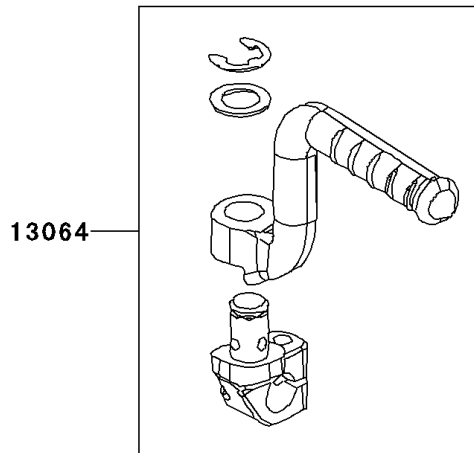

2010 KFX®90 PARTS DIAGRAM

Kickstarter Mechanism

E1340

92153 

2010 KFX®90 PARTS LIST

Kickstarter Mechanism

ITEM NAME	PART NUMBER	QUANTITY
LEVER-ASSY-KICK,PEDAL (Ref # 13064)	13064-Y002	1
BOLT,FLANGE,6X22 (Ref # 92153)	92153-Y026	1