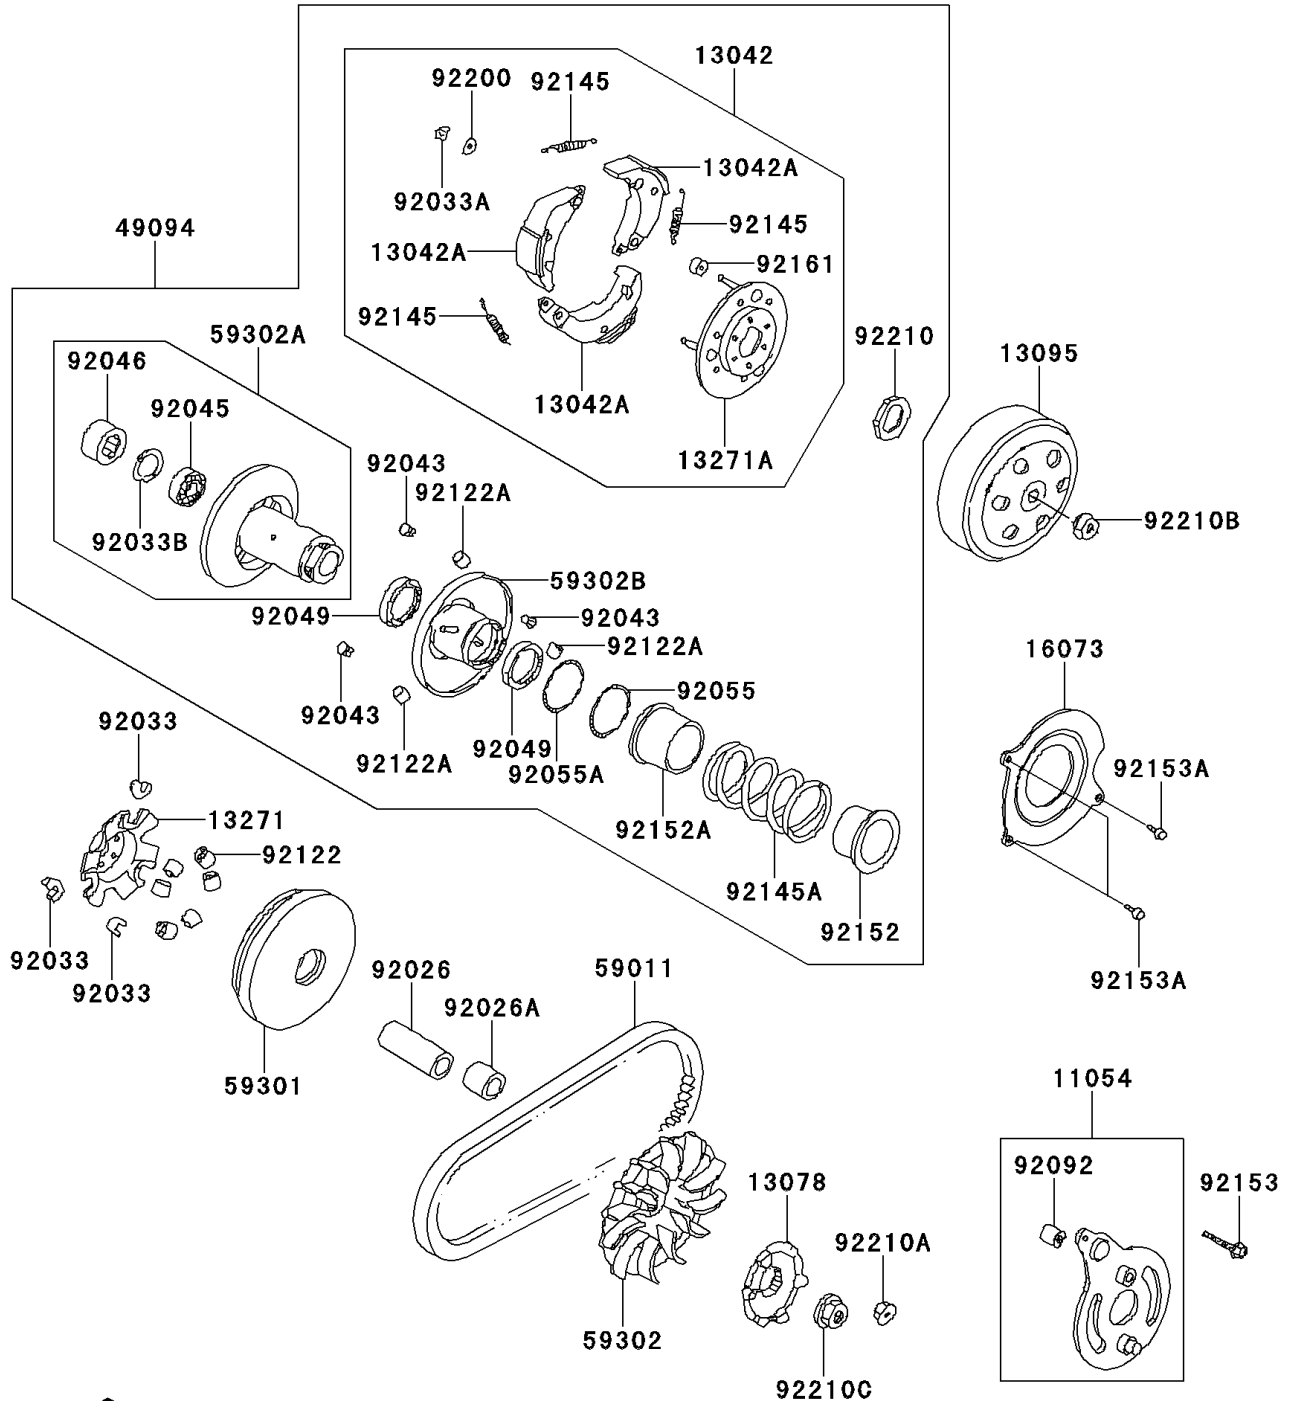

2008 KFX®90 PARTS DIAGRAM

Belt Converter

E1390

2008 KFX®90 PARTS LIST

Belt Converter

ITEM NAME	PART NUMBER	QUANTITY
BRACKET,ENG HANGER (Ref # 11054)	11054-Y006	1
WEIGHT,ASSY (Ref # 13042)	13042-Y002	1
WEIGHT,CLUTCH (Ref # 13042A)	13042-Y004	3
RATCHET,KICK STARTER (Ref # 13078)	13078-Y002	1
HOUSING-COMP-CLUTCH (Ref # 13095)	13095-Y002	1
PLATE,MOVABLE DRIVE (Ref # 13271)	13271-Y003	1
PLATE,DRIVE COMP (Ref # 13271A)	13271-Y006	1
INSULATOR,DUST (Ref # 16073)	16073-Y001	1
CONVERTER-ASSY-DRIVEN (Ref # 49094)	49094-Y001	1
BELT,DRIVE (Ref # 59011)	59011-Y002	1
SHEAVE-MOVABLE (Ref # 59301)	59301-Y002	1
SHEAVE-COMP,FIEXED DRIVE (Ref # 59302)	59302-Y001	1
SHEAVE-COMP,FIXED (Ref # 59302A)	59302-Y004	1
SHEAVE-COMP,MOVABLE (Ref # 59302B)	59302-Y006	1
SPACER (Ref # 92026)	92026-Y002	1
SPACER (Ref # 92026A)	92026-Y004	1
RING-SNAP (Ref # 92033)	92033-Y006	3
RING-SNAP,6MM (Ref # 92033A)	92033-Y009	3
RING-SNAP (Ref # 92033B)	92033-Y013	1
PIN,GUIDE (Ref # 92043)	92043-Y004	3
BEARING-BALL,6901U (Ref # 92045)	92045-Y001	1
BEARING-NEEDLE,17X25X18 (Ref # 92046)	92046-Y001	1
SEAL-OIL,34X39X3 (Ref # 92049)	92049-Y007	2
RING-O (Ref # 92055)	92055-Y013	1
RING-O,38.5X2 (Ref # 92055A)	92055-Y014	1
BUSHING-RUBBER (Ref # 92092)	92092-Y002	1
ROLLER (Ref # 92122)	92122-Y001	6
ROLLER (Ref # 92122A)	92122-Y003	3
SPRING,CLUTCH (Ref # 92145)	92145-Y007	3

2008 KFX®90 PARTS LIST

Belt Converter

ITEM NAME	PART NUMBER	QUANTITY
SPRING (Ref # 92145A)	92145-Y009	1
COLLAR,SEAL (Ref # 92152)	92152-Y003	1
COLLAR,SPRING (Ref # 92152A)	92152-Y005	1
BOLT,FLANGE,8X50 (Ref # 92153)	92153-Y037	1
BOLT,FLANGE,6X12 (Ref # 92153A)	92153-Y046	3
DAMPER (Ref # 92161)	92161-Y002	3
WASHER,6MM (Ref # 92200)	92200-Y005	3
NUT,28MM (Ref # 92210)	92210-Y002	1
NUT,8MM (Ref # 92210A)	92210-Y013	2
NUT,10MM (Ref # 92210B)	92210-Y029	1
NUT,12MM (Ref # 92210C)	92210-Y030	1