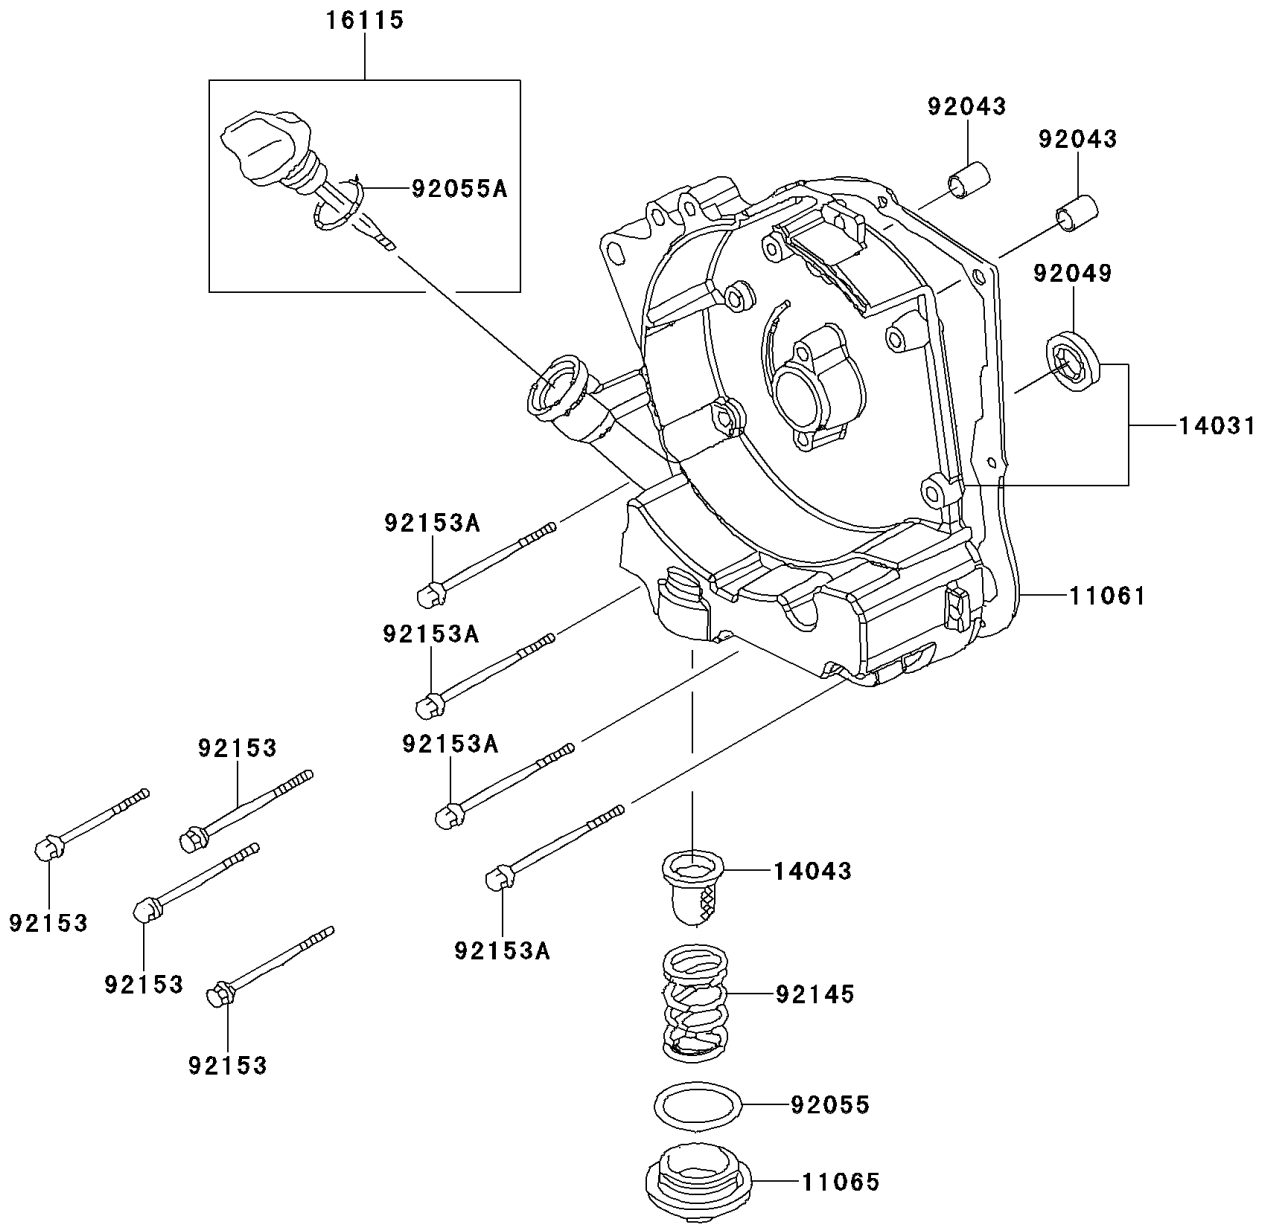

# 2008 KFX® 90 PARTS DIAGRAM

Engine Cover(s)

E1431

## 2008 KFX®90 PARTS LIST

### Engine Cover(s)

ITEM NAME	PART NUMBER	QUANTITY
GASKET,GENERATOR (Ref # 11061)	11061-Y005	1
CAP (Ref # 11065)	11065-Y006	1
COVER-GENERATOR (Ref # 14031)	14031-Y001	1
FILTER,OIL (Ref # 14043)	14043-Y001	1
CAP-OIL FILLER (Ref # 16115)	16115-Y001	1
PIN,8X14 (Ref # 92043)	92043-Y012	2
SEAL-OIL,19.8X30X5 (Ref # 92049)	92049-Y001	1
RING-O,30.8MM (Ref # 92055)	92055-Y005	1
RING-O,18X3 (Ref # 92055A)	92055-Y011	1
SPRING (Ref # 92145)	92145-Y005	1
BOLT,FLANGE,6X85 (Ref # 92153)	92153-Y055	4
BOLT,FLANGE,6X100 (Ref # 92153A)	92153-Y057	4