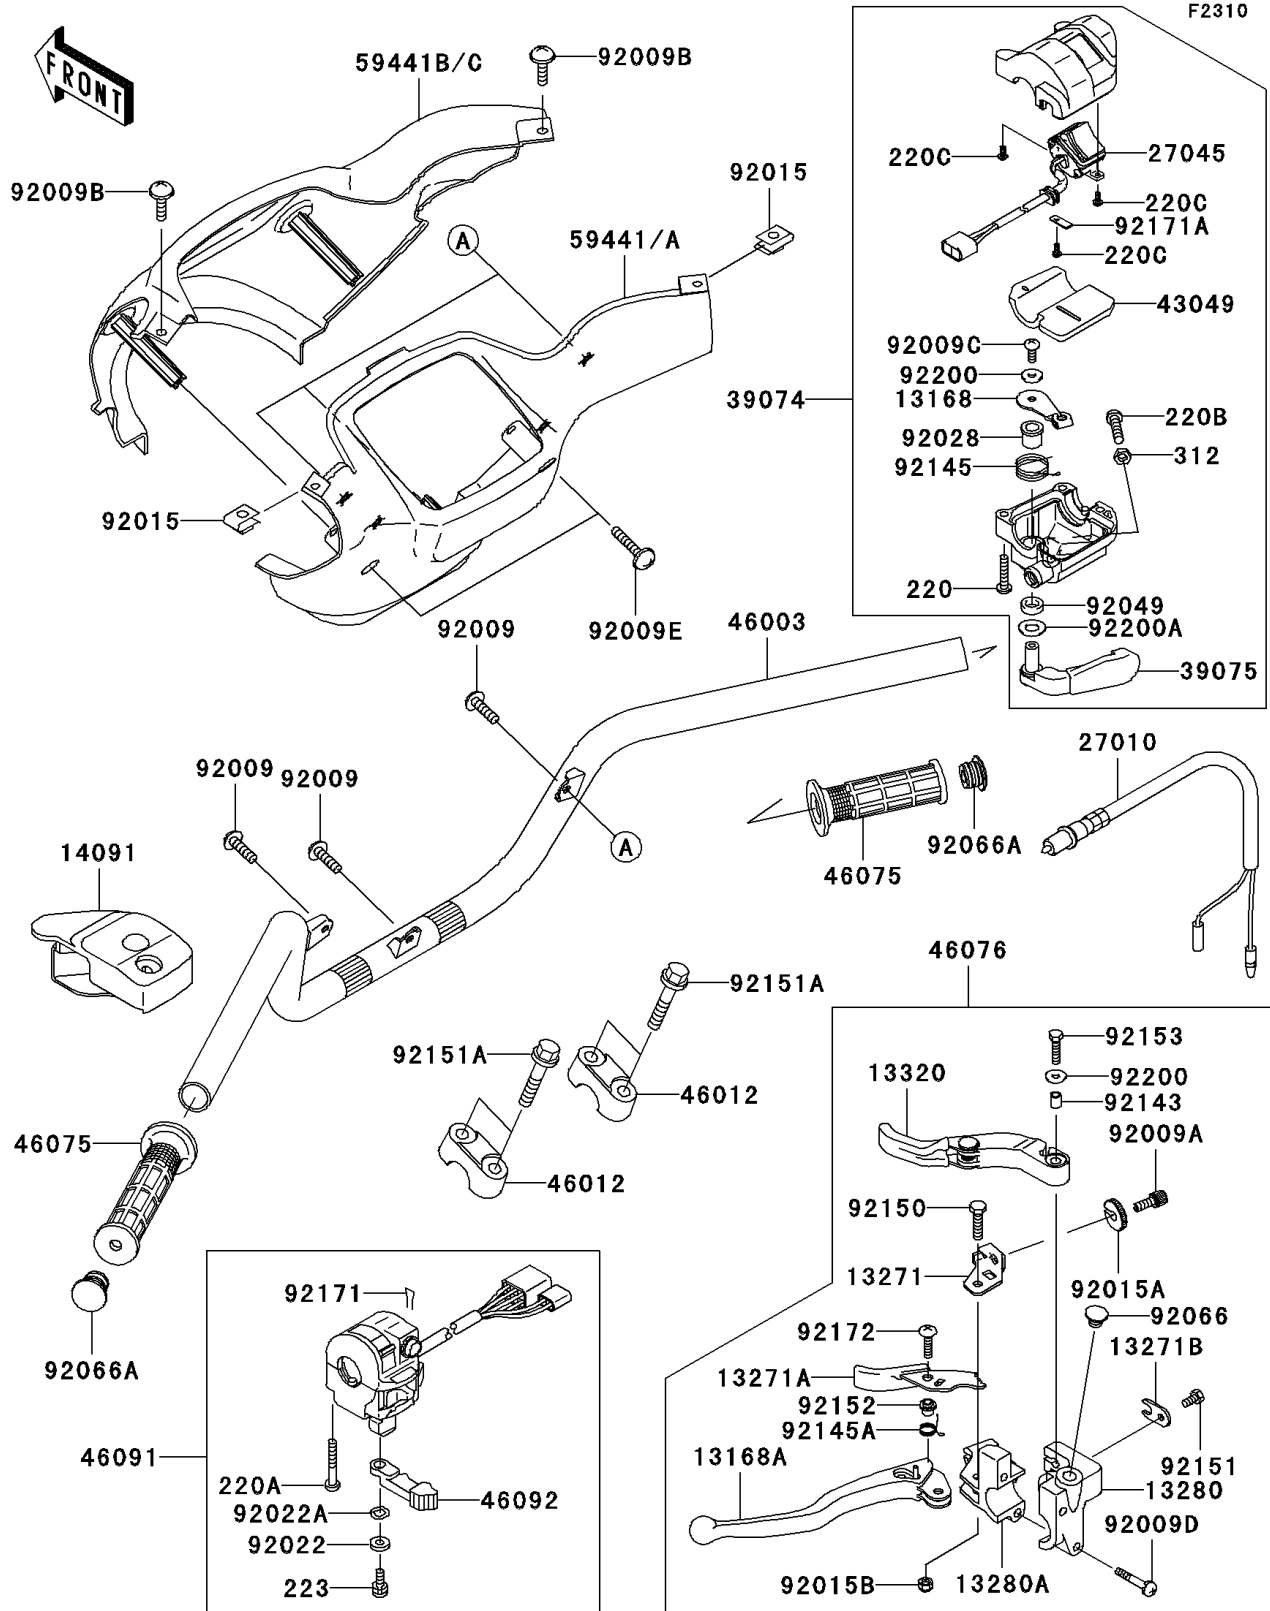

2006 Prairie 700 4x4 PARTS DIAGRAM

Handlebar

2006 Prairie 700 4x4 PARTS LIST

Handlebar

ITEM NAME	PART NUMBER	QUANTITY
LEVER (Ref # 13168)	13168-1715	1
LEVER,LH (Ref # 13168A)	13168-1736	1
PLATE,LOCK (Ref # 13271)	13271-1259	1
PLATE,LEVER LOCK (Ref # 13271A)	13271-1635	1
PLATE,WIRE OUTER STOPPER (Ref # 13271B)	13271-1636	1
HOLDER,DIFF LOCK LEVER (Ref # 13280)	13280-1226	1
HOLDER,LEVER,LH (Ref # 13280A)	13280-1227	1
LEVER-ASSY,DEFF LOCK (Ref # 13320)	13320-1018	1
COVER,DIFF LOCK LEVER (Ref # 14091)	14091-1403	1
SWITCH,BRAKE (Ref # 27010)	27010-1294	1
SWITCH-ASSY (Ref # 27045)	27045-1081	1
LEVER-ASSY-THROTTLE (Ref # 39074)	39074-1062	1
LEVER-THROTTLE (Ref # 39075)	39075-1062	1
PACKING (Ref # 43049)	43049-1088	1
HANDLE (Ref # 46003)	46003-1580	1
HOLDER-HANDLE (Ref # 46012)	46012-1168	2
GRIP,HANDLE (Ref # 46075)	46075-7501	2
LEVER-ASSY-GRIP,DEFF LOCK (Ref # 46076)	46076-1238	1
HOUSING-ASSY-CONTROL,LH (Ref # 46091)	46091-1847	1
LEVER-GRIP,CHOKE (Ref # 46092)	46092-1217	1
COVER-HANDLE,RR,A.RED (Ref # 59441)	59441-1150-260	1
COVER-HANDLE,RR,W.GREEN (Ref # 59441A)	59441-1150-286	1
COVER-HANDLE,FR,A.RED (Ref # 59441B)	59441-1159-260	1
COVER-HANDLE,FR,W.GREEN (Ref # 59441C)	59441-1159-286	1
SCREW,TAPPING,5X14 (Ref # 92009)	92009-1197	3
SCREW,CABLE ADJUST,8MM (Ref # 92009A)	92009-1435	1
SCREW,5X12 (Ref # 92009B)	92009-1652	2
SCREW (Ref # 92009C)	92009-1959	1
SCREW,6X30 (Ref # 92009D)	92009-1961	2