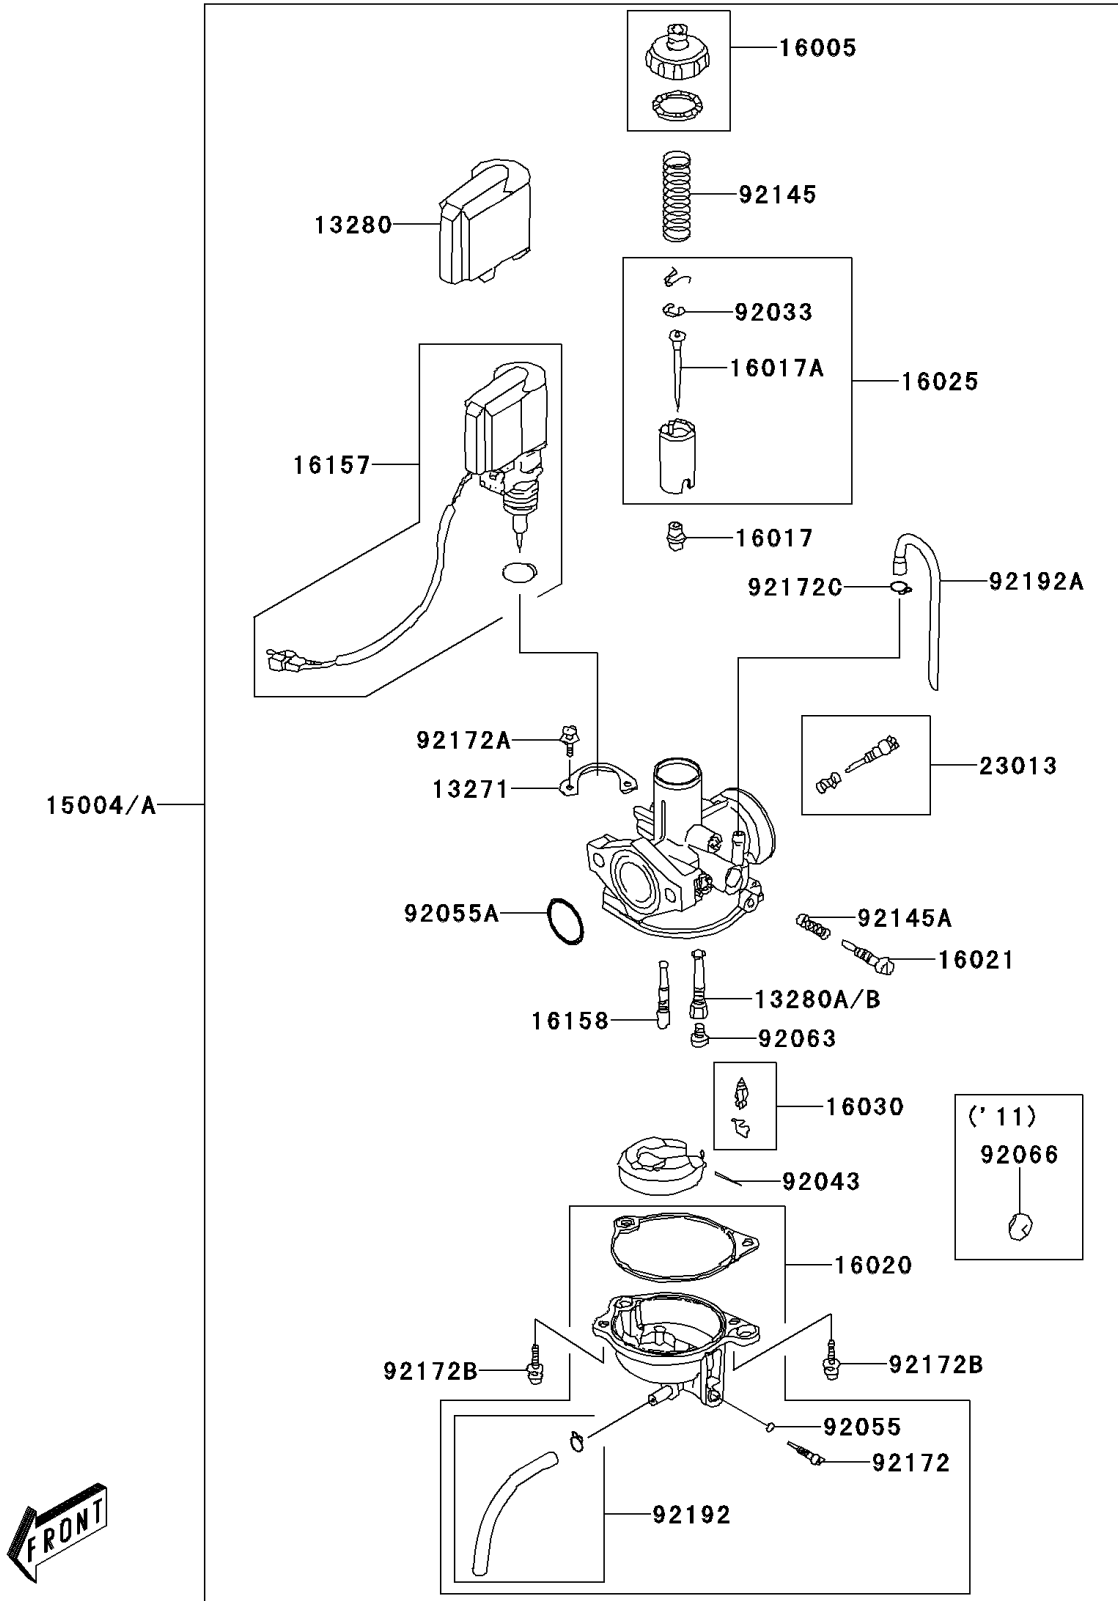

2008 KFX® 90 PARTS DIAGRAM

Carburetor(A8F-ABF)

E1611A

2008 KFX® 90 PARTS LIST

Carburetor(A8F-ABF)

ITEM NAME	PART NUMBER	QUANTITY
PLATE (Ref # 13271)	13271-Y001	1
HOLDER,CAP (Ref # 13280)	13280-Y008	1
HOLDER,NEEDLE JET (Ref # 13280A)	13280-Y009	1
CARBURETOR-ASSY (Ref # 15004)	15004-Y002	1
TOP-CHAMBER (Ref # 16005)	16005-Y001	1
JET-NEEDLE (Ref # 16017)	16017-Y001	1
JET-NEEDLE (Ref # 16017A)	16017-Y002	1
CHAMBER-FLOAT (Ref # 16020)	16020-Y001	1
SCREW-THROTTLE STOP (Ref # 16021)	16021-Y001	1
VALVE-THROTTLE (Ref # 16025)	16025-Y001	1
VALVE-FLOAT,ASSY (Ref # 16030)	16030-Y002	1
JET-STARTER (Ref # 16157)	16157-Y001	1
JET-SLOW (Ref # 16158)	16158-Y001	1
SCREW-ASSY,ADJUST (Ref # 23013)	23013-Y001	1
RING-SNAP (Ref # 92033)	92033-Y003	1
PIN (Ref # 92043)	92043-Y002	1
RING-O (Ref # 92055)	92055-Y001	1
RING-O (Ref # 92055A)	92055-Y016	1
JET-MAIN (Ref # 92063)	92063-Y001	1
SPRING (Ref # 92145)	92145-Y002	1
SPRING (Ref # 92145A)	92145-Y004	1
SCREW,DRAIN (Ref # 92172)	92172-Y001	1
SCREW (Ref # 92172A)	92172-Y012	2
SCREW (Ref # 92172B)	92172-Y013	2
CLAMP (Ref # 92172C)	92172-Y023	1
TUBE,ASSY (Ref # 92192)	92192-Y006	1
TUBE (Ref # 92192A)	92192-Y011	1