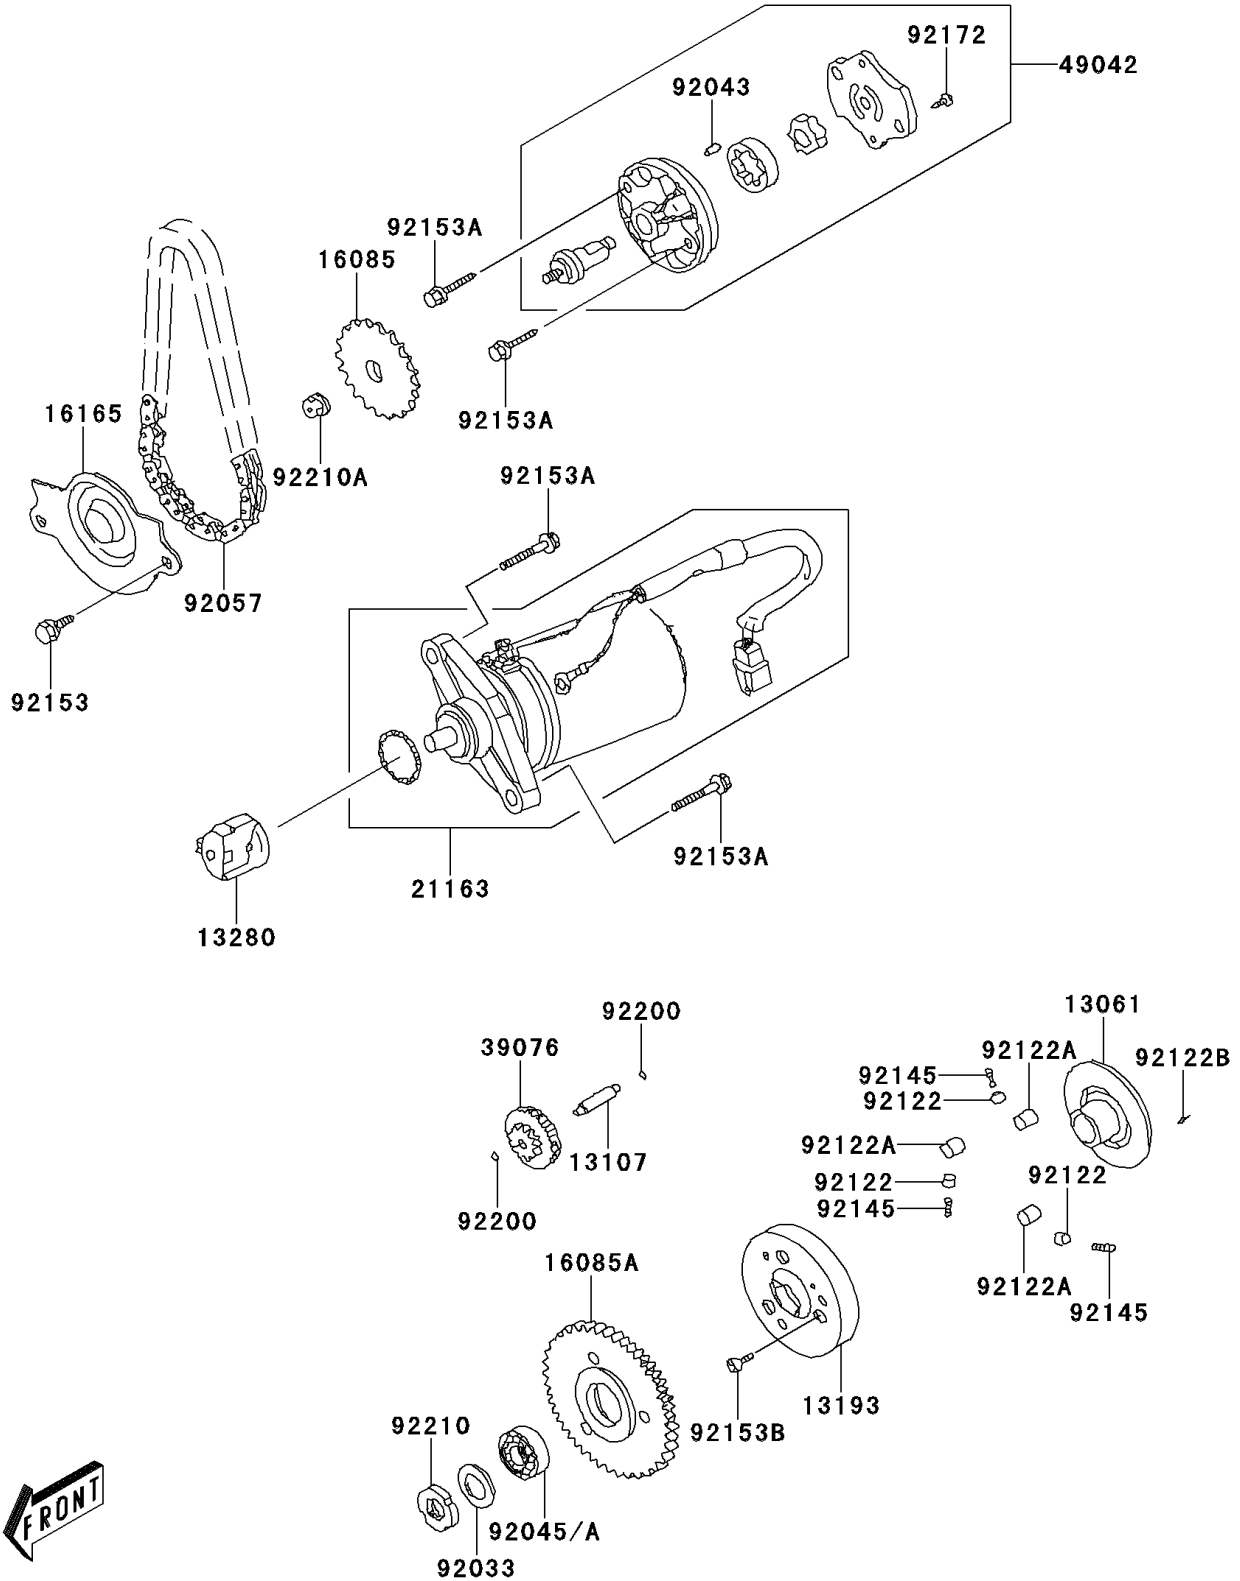

2007 KFX90 PARTS DIAGRAM

Starter Motor

E1840

2007 KFX90 PARTS LIST

Starter Motor

ITEM NAME	PART NUMBER	QUANTITY
BOSS,STARTER CLUTCH (Ref # 13061)	13061-Y001	1
SHAFT,STARTER REDUCTION (Ref # 13107)	13107-Y005	1
CLUTCH-ASSY-ONEWAY (Ref # 13193)	13193-Y001	1
HOLDER,STARTER REDUCTION (Ref # 13280)	13280-Y003	1
GEAR,OIL PUMP (Ref # 16085)	16085-Y001	1
GEAR,STARTER (Ref # 16085A)	16085-Y008	1
SEPARATOR,OIL (Ref # 16165)	16165-Y001	1
STARTER-ELECTRIC (Ref # 21163)	21163-Y002	1
LIMITER,STARTER REDUCTION (Ref # 39076)	39076-Y001	1
PUMP-OIL (Ref # 49042)	49042-Y001	1
RING-SNAP (Ref # 92033)	92033-Y008	1
PIN,DOWEL, 4X65 (Ref # 92043)	92043-Y015	1
BEARING-BALL,6005-2NKG (Ref # 92045)	92045-Y004	1
CHAIN,OIL PUMP (Ref # 92057)	92057-Y003	1
ROLLER (Ref # 92122)	92122-Y004	3
ROLLER,10.2X11.5 (Ref # 92122A)	92122-Y005	3
ROLLER,6X10 (Ref # 92122B)	92122-Y006	1
SPRING (Ref # 92145)	92145-Y010	3
BOLT,FLANGE,6X12 (Ref # 92153)	92153-Y046	2
BOLT,FLANGE,6X25 (Ref # 92153A)	92153-Y051	4
BOLT,SOCKET,6X12 (Ref # 92153B)	92153-Y059	3
SCREW,3X10 (Ref # 92172)	92172-Y006	1
WASHER,24X8.5 (Ref # 92200)	92200-Y013	2
NUT,24MM (Ref # 92210)	92210-Y001	1
NUT,6MM (Ref # 92210A)	92210-Y027	1