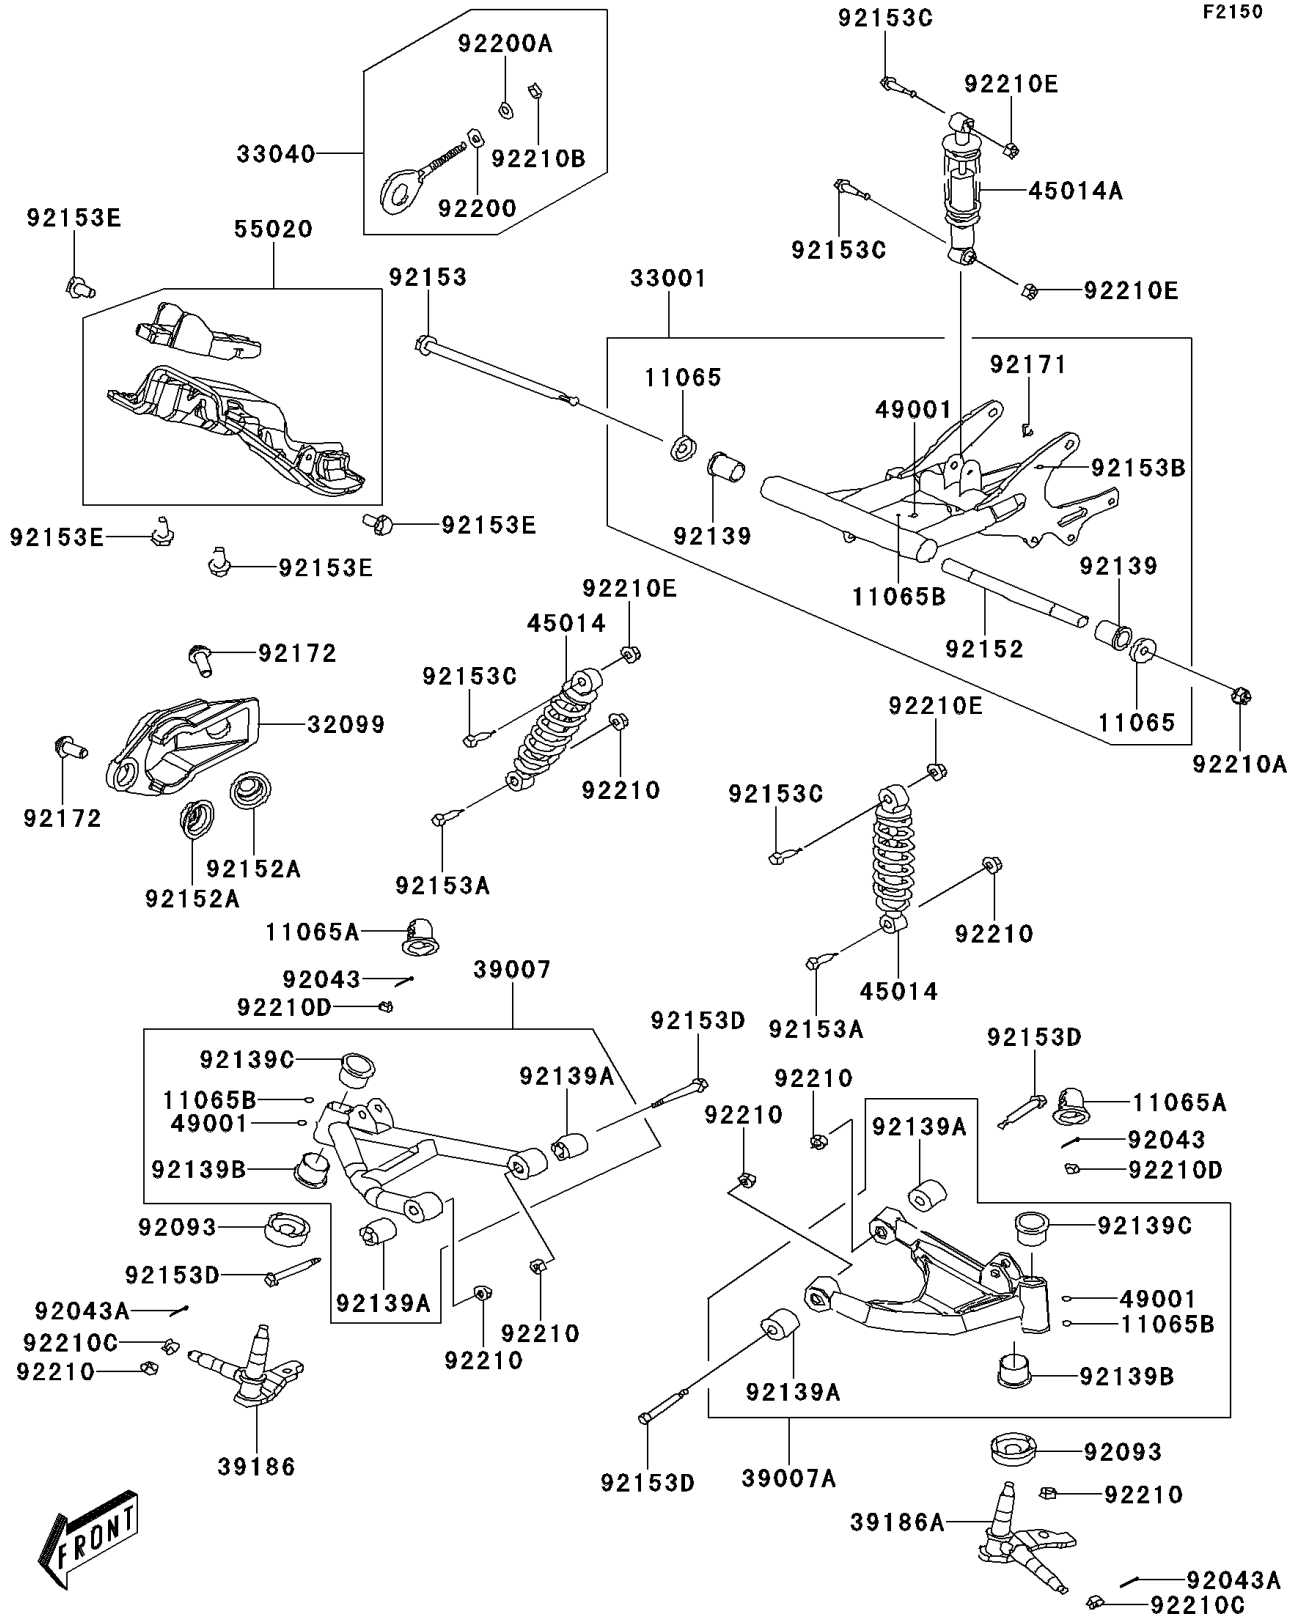

2008 KFX®90 PARTS DIAGRAM

Suspension

F2150

2008 KFX®90 PARTS LIST

Suspension

ITEM NAME	PART NUMBER	QUANTITY
CAP (Ref # 11065)	11065-Y003	2
CAP (Ref # 11065A)	11065-Y004	2
CAP,GREASE NIPPLE (Ref # 11065B)	11065-Y005	3
CASE,KICK STARTER (Ref # 32099)	32099-Y001	1
ARM-COMP-SWING (Ref # 33001)	33001-Y001	1
ADJUSTER-CHAIN (Ref # 33040)	33040-Y001	1
ARM-SUSP,RH (Ref # 39007)	39007-Y001	1
ARM-SUSP,LH (Ref # 39007A)	39007-Y002	1
KNUCKLE,RH (Ref # 39186)	39186-Y001	1
KNUCKLE,LH (Ref # 39186A)	39186-Y002	1
SHOCKABSORBER,FR,WHITE (Ref # 45014)	45014-Y001-937	2
SHOCKABSORBER,RR,WHITE (Ref # 45014A)	45014-Y002-937	1
NIPPLE-GREASE (Ref # 49001)	49001-Y001	3
GUARD (Ref # 55020)	55020-Y001	1
PIN,2X20 (Ref # 92043)	92043-Y008	2
PIN,3X25 (Ref # 92043A)	92043-Y009	2
SEAL (Ref # 92093)	92093-Y007	2
BUSHING,RR (Ref # 92139)	92139-Y003	2
BUSHING,SUSPENSION ARM (Ref # 92139A)	92139-Y004	4
BUSHING,SUSPENSION ARM (Ref # 92139B)	92139-Y005	2
BUSHING,SUSPENSION ARM (Ref # 92139C)	92139-Y006	2
COLLAR (Ref # 92152)	92152-Y010	1
COLLAR (Ref # 92152A)	92152-Y011	2
BOLT (Ref # 92153)	92153-Y011	1
BOLT,10X40 (Ref # 92153A)	92153-Y016	2
BOLT,FLANGE,6X10 (Ref # 92153B)	92153-Y022	1
BOLT,FLANGE,10X40 (Ref # 92153C)	92153-Y041	4
BOLT,FLANGE,10X50 (Ref # 92153D)	92153-Y042	4
BOLT,6X16 (Ref # 92153E)	92153-Y064	4

2008 KFX®90 PARTS LIST

Suspension

ITEM NAME	PART NUMBER	QUANTITY
CLAMP,BRAKE HOSE (Ref # 92171)	92171-Y005	1
SCREW,6X12 (Ref # 92172)	92172-Y016	2
WASHER,8MM (Ref # 92200)	92200-Y016	1
WASHER,8MM (Ref # 92200A)	92200-Y019	1
NUT,10MM (Ref # 92210)	92210-Y009	8
NUT,14MM (Ref # 92210A)	92210-Y012	1
NUT,8MM (Ref # 92210B)	92210-Y018	1
NUT,12MM (Ref # 92210C)	92210-Y023	2
NUT,10MM (Ref # 92210D)	92210-Y024	2
NUT,10MM (Ref # 92210E)	92210-Y029	4