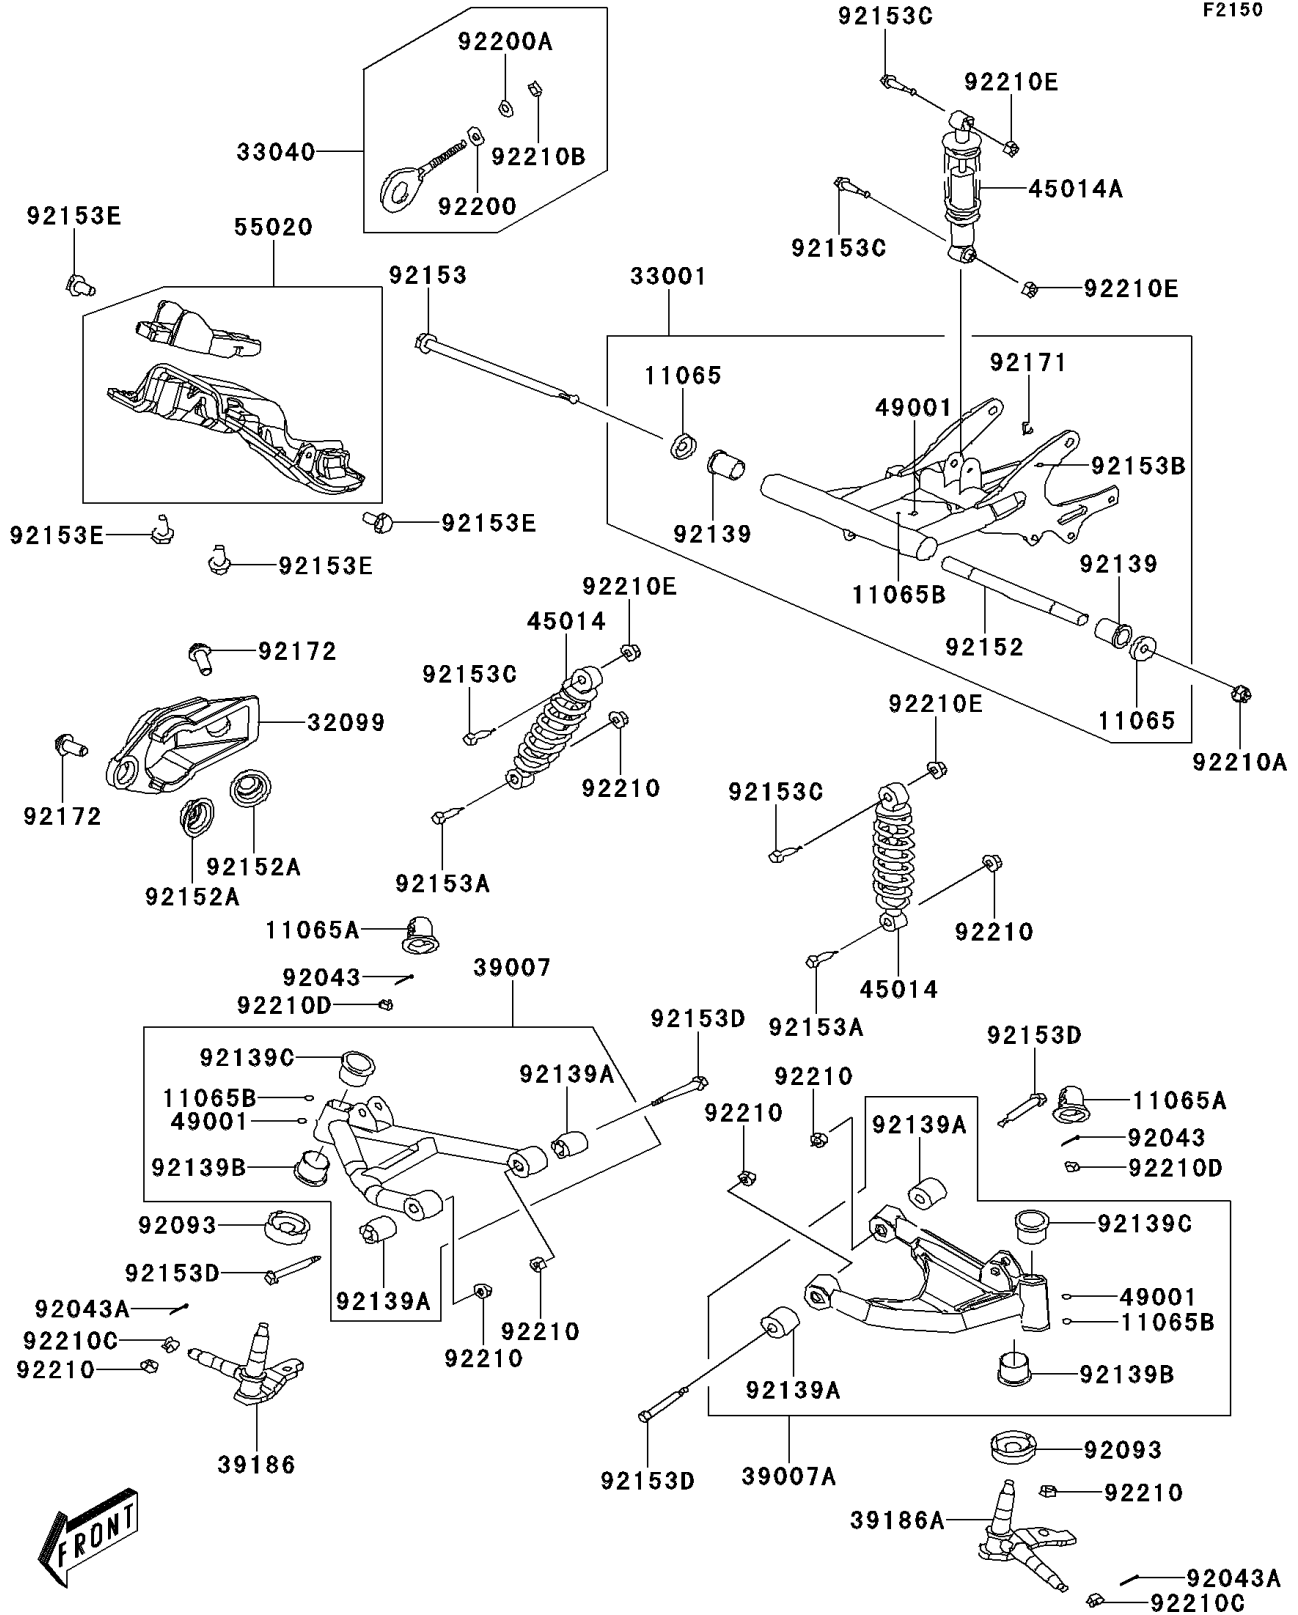

2010 KFX®90 PARTS DIAGRAM

Suspension

F2150

2010 KFX®90 PARTS LIST

Suspension

ITEM NAME	PART NUMBER	QUANTITY
CAP (Ref # 11065)	11065-Y003	2
CAP (Ref # 11065A)	11065-Y004	2
CAP,GREASE NIPPLE (Ref # 11065B)	11065-Y005	3
CASE,KICK STARTER (Ref # 32099)	32099-Y001	1
ARM-COMP-SWING (Ref # 33001)	33001-Y001	1
ADJUSTER-CHAIN (Ref # 33040)	33040-Y001	1
ARM-SUSP,RH (Ref # 39007)	39007-Y001	1
ARM-SUSP,LH (Ref # 39007A)	39007-Y002	1
KNUCKLE,RH (Ref # 39186)	39186-Y001	1
KNUCKLE,LH (Ref # 39186A)	39186-Y002	1
SHOCKABSORBER,FR,WHITE (Ref # 45014)	45014-Y001-937	2
SHOCKABSORBER,RR,WHITE (Ref # 45014A)	45014-Y002-937	1
NIPPLE-GREASE (Ref # 49001)	49001-Y001	3
GUARD (Ref # 55020)	55020-Y001	1
PIN,2X20 (Ref # 92043)	92043-Y008	2
PIN,3X25 (Ref # 92043A)	92043-Y009	2
SEAL (Ref # 92093)	92093-Y007	2
BUSHING,RR (Ref # 92139)	92139-Y003	2
BUSHING,SUSPENSION ARM (Ref # 92139A)	92139-Y004	4
BUSHING,SUSPENSION ARM (Ref # 92139B)	92139-Y005	2
BUSHING,SUSPENSION ARM (Ref # 92139C)	92139-Y006	2
COLLAR (Ref # 92152)	92152-Y010	1
COLLAR (Ref # 92152A)	92152-Y011	2
BOLT (Ref # 92153)	92153-Y011	1
BOLT,10X40 (Ref # 92153A)	92153-Y016	2
BOLT,FLANGE,6X10 (Ref # 92153B)	92153-Y022	1
BOLT,FLANGE,10X40 (Ref # 92153C)	92153-Y041	4
BOLT,FLANGE,10X50 (Ref # 92153D)	92153-Y042	4
BOLT,6X16 (Ref # 92153E)	92153-Y064	4

2010 KFX®90 PARTS LIST

Suspension

ITEM NAME	PART NUMBER	QUANTITY
CLAMP,BRAKE HOSE (Ref # 92171)	92171-Y005	1
SCREW,6X12 (Ref # 92172)	92172-Y016	2
WASHER,8MM (Ref # 92200)	92200-Y016	1
WASHER,8MM (Ref # 92200A)	92200-Y019	1
NUT,10MM (Ref # 92210)	92210-Y009	8
NUT,14MM (Ref # 92210A)	92210-Y012	1
NUT,8MM (Ref # 92210B)	92210-Y018	1
NUT,12MM (Ref # 92210C)	92210-Y023	2
NUT,10MM (Ref # 92210D)	92210-Y024	2
NUT,10MM (Ref # 92210E)	92210-Y029	4