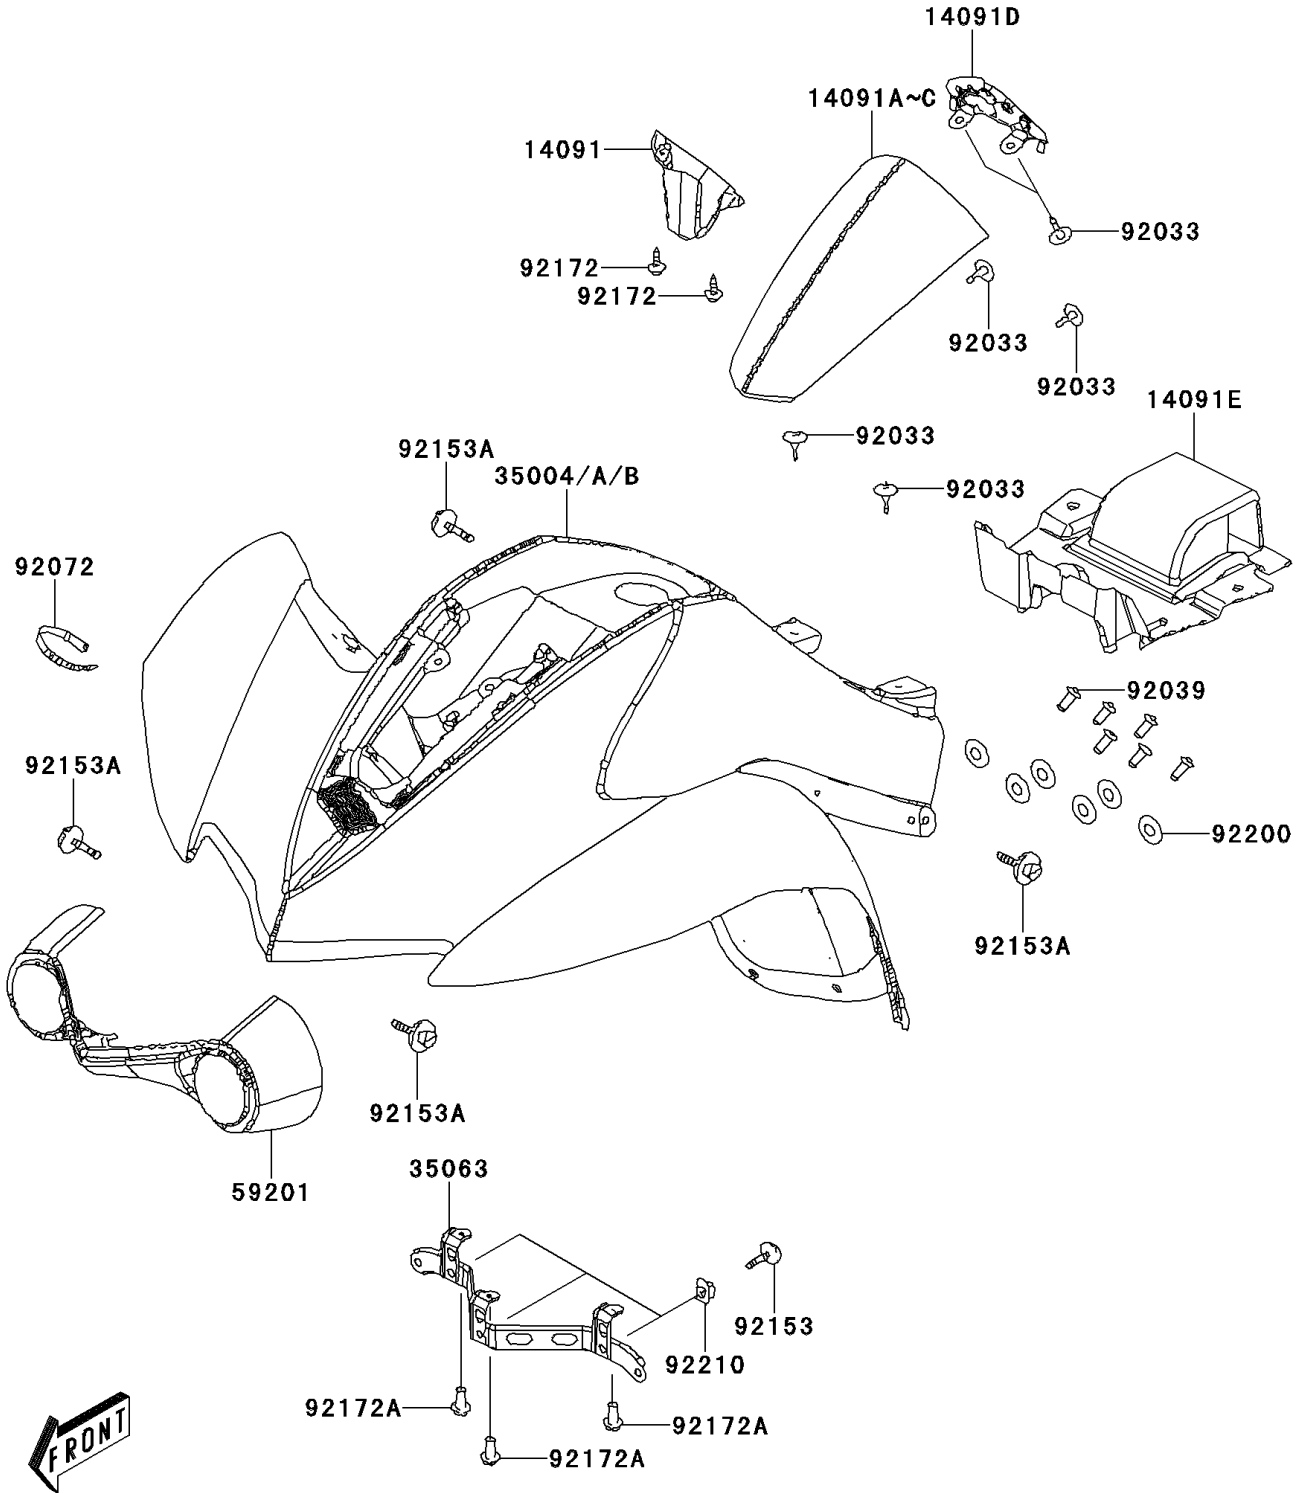

2009 KFX®90 PARTS DIAGRAM

Front Fender(s)

F2171

2009 KFX® 90 PARTS LIST

Front Fender(s)

ITEM NAME	PART NUMBER	QUANTITY
COVER,MAIN SWITCH,BLACK (Ref # 14091)	14091-Y006-933	1
COVER,FRONT,BLACK (Ref # 14091B)	14091-Y007-933	1
COVER,CENTER,BLACK (Ref # 14091D)	14091-Y008-933	1
COVER,INNER,BLACK (Ref # 14091E)	14091-Y013-933	1
FENDER-FRONT,S.RED (Ref # 35004B)	35004-Y001-939	1
STAY,FRONT FENDER (Ref # 35063)	35063-Y003	1
BUMPER,FRONT,BLACK (Ref # 59201)	59201-Y001-933	1
RIVET (Ref # 92033)	92033-Y010	6
RIVET,3.2X9.8 (Ref # 92039)	92039-Y001	6
BAND (Ref # 92072)	92072-Y003	1
BOLT,5X16 (Ref # 92153)	92153-Y013	3
BOLT,6X16 (Ref # 92153A)	92153-Y018	4
SCREW,4X12 (Ref # 92172)	92172-Y019	2
SCREW,TAPPING,5X16 (Ref # 92172A)	92172-Y020	3
WASHER,3MM (Ref # 92200)	92200-Y017	6
NUT,5MM (Ref # 92210)	92210-Y016	3