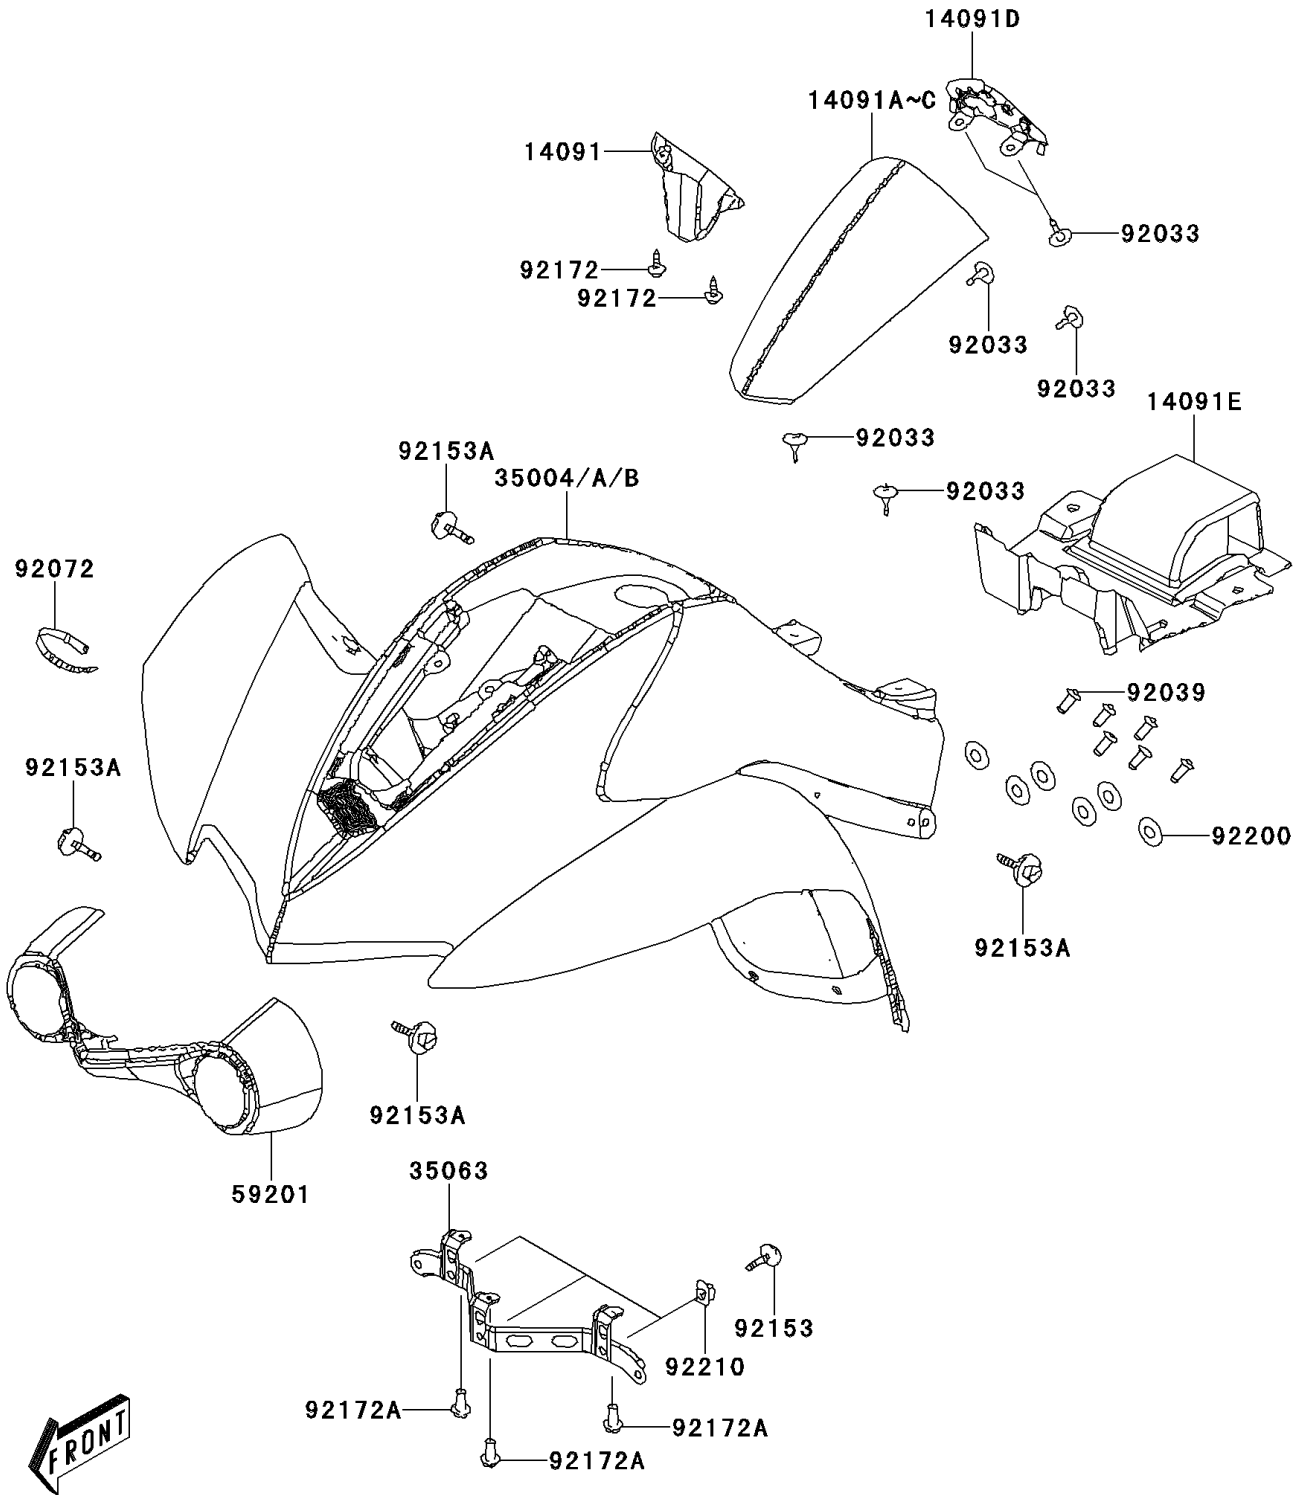

# 2009 KFX®90 PARTS DIAGRAM

Front Fender(s)

F2171

## 2009 KFX®90 PARTS LIST

### Front Fender(s)

ITEM NAME	PART NUMBER	QUANTITY
COVER,MAIN SWITCH,BLACK (Ref # 14091)	14091-Y006-933	1
COVER,FRONT,BLACK (Ref # 14091B)	14091-Y007-933	1
COVER,CENTER,BLACK (Ref # 14091D)	14091-Y008-933	1
COVER,INNER,BLACK (Ref # 14091E)	14091-Y013-933	1
FENDER-FRONT,S.RED (Ref # 35004B)	35004-Y001-939	1
STAY,FRONT FENDER (Ref # 35063)	35063-Y003	1
BUMPER,FRONT,BLACK (Ref # 59201)	59201-Y001-933	1
RIVET (Ref # 92033)	92033-Y010	6
RIVET,3.2X9.8 (Ref # 92039)	92039-Y001	6
BAND (Ref # 92072)	92072-Y003	1
BOLT,5X16 (Ref # 92153)	92153-Y013	3
BOLT,6X16 (Ref # 92153A)	92153-Y018	4
SCREW,4X12 (Ref # 92172)	92172-Y019	2
SCREW,TAPPING,5X16 (Ref # 92172A)	92172-Y020	3
WASHER,3MM (Ref # 92200)	92200-Y017	6
NUT,5MM (Ref # 92210)	92210-Y016	3