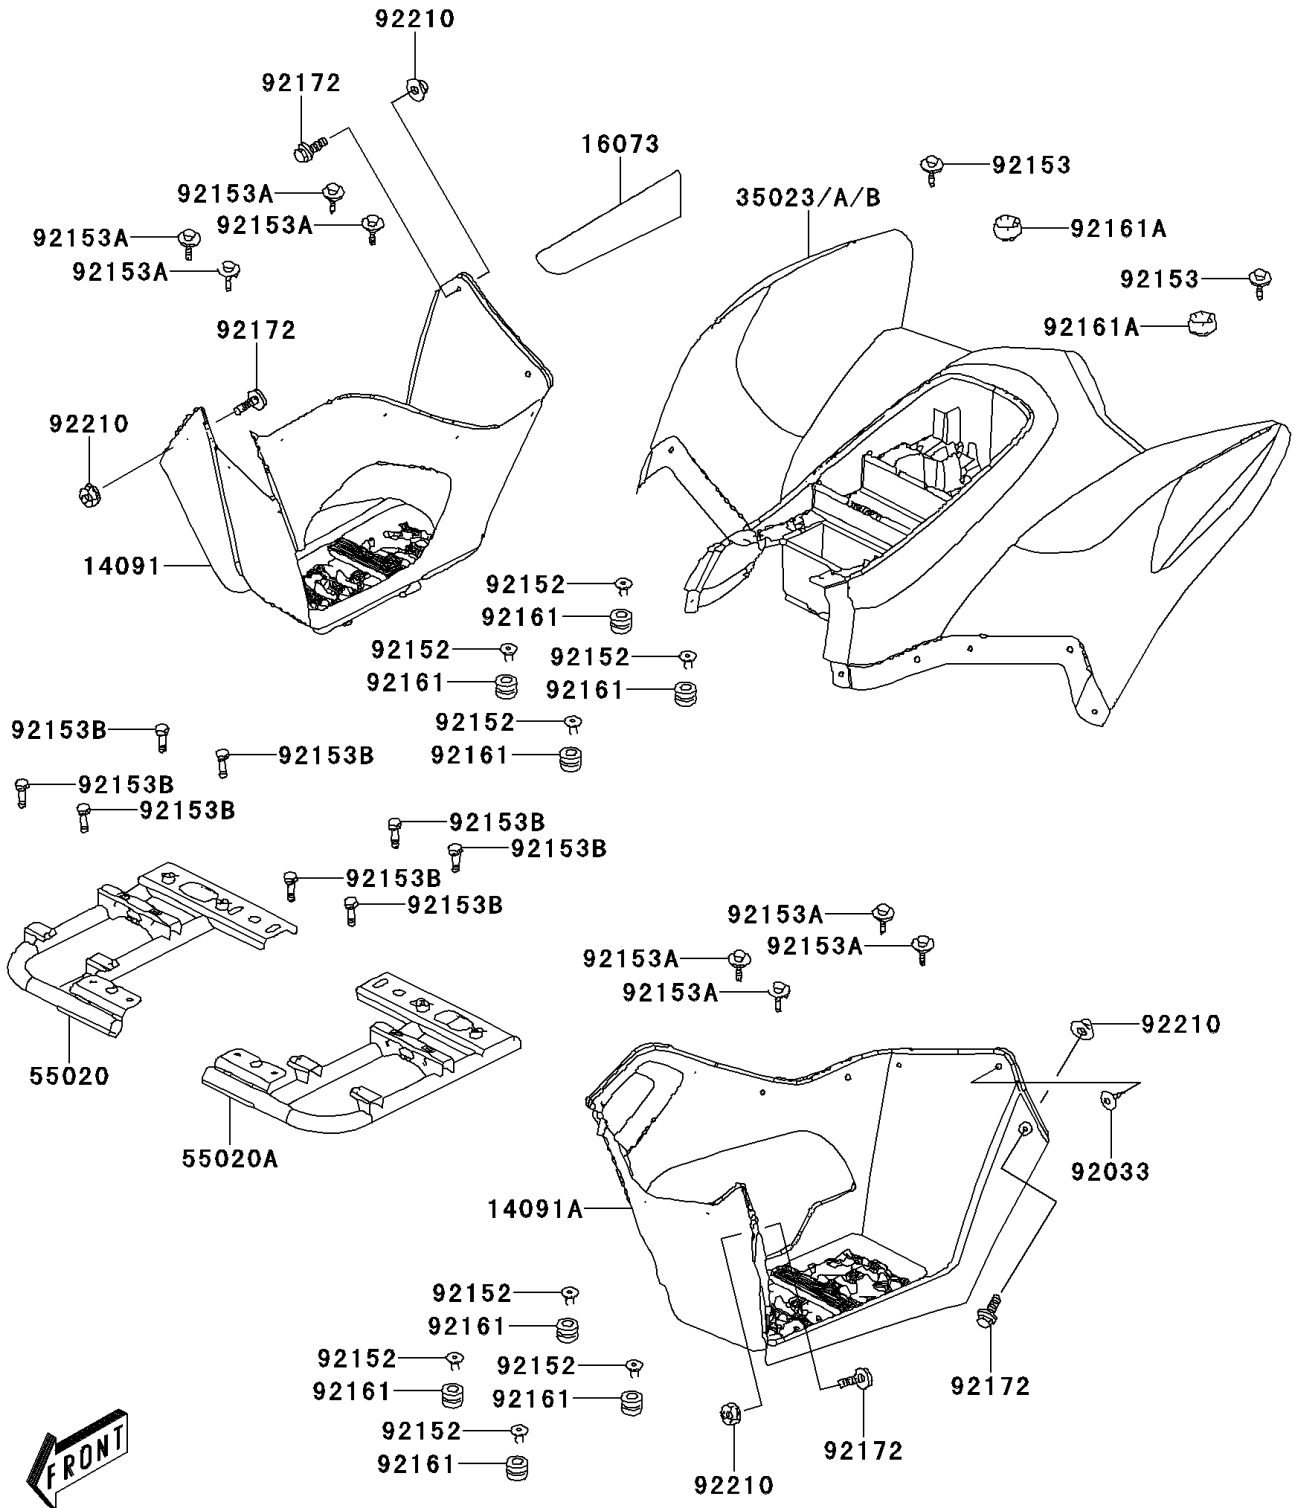

2009 KFX®90 PARTS DIAGRAM

Rear Fender(s)

F2172

2009 KFX®90 PARTS LIST

Rear Fender(s)

| ITEM NAME | PART NUMBER | QUANTITY |
|------------------------------------|----------------|----------|
| COVER,SIDE,RH,BLACK (Ref # 14091) | 14091-Y009-933 | 1 |
| COVER,SIDE,LH,BLACK (Ref # 14091A) | 14091-Y010-933 | 1 |
| INSULATOR (Ref # 16073) | 16073-Y003 | 1 |
| FENDER-REAR,S.RED (Ref # 35023B) | 35023-Y001-939 | 1 |
| GUARD,SIDE,RH (Ref # 55020) | 55020-Y002 | 1 |
| GUARD,SIDE,LH (Ref # 55020A) | 55020-Y003 | 1 |
| RIVET (Ref # 92033) | 92033-Y010 | 16 |
| COLLAR (Ref # 92152) | 92152-Y014 | 8 |
| BOLT,6X16 (Ref # 92153) | 92153-Y018 | 5 |
| BOLT,6X20 (Ref # 92153A) | 92153-Y019 | 8 |
| BOLT,FLANGE,8X16 (Ref # 92153B) | 92153-Y032 | 8 |
| DAMPER (Ref # 92161) | 92161-Y003 | 8 |
| DAMPER (Ref # 92161A) | 92161-Y005 | 2 |
| SCREW,6X16 (Ref # 92172) | 92172-Y004 | 4 |
| NUT (Ref # 92210) | 92210-Y031 | 4 |