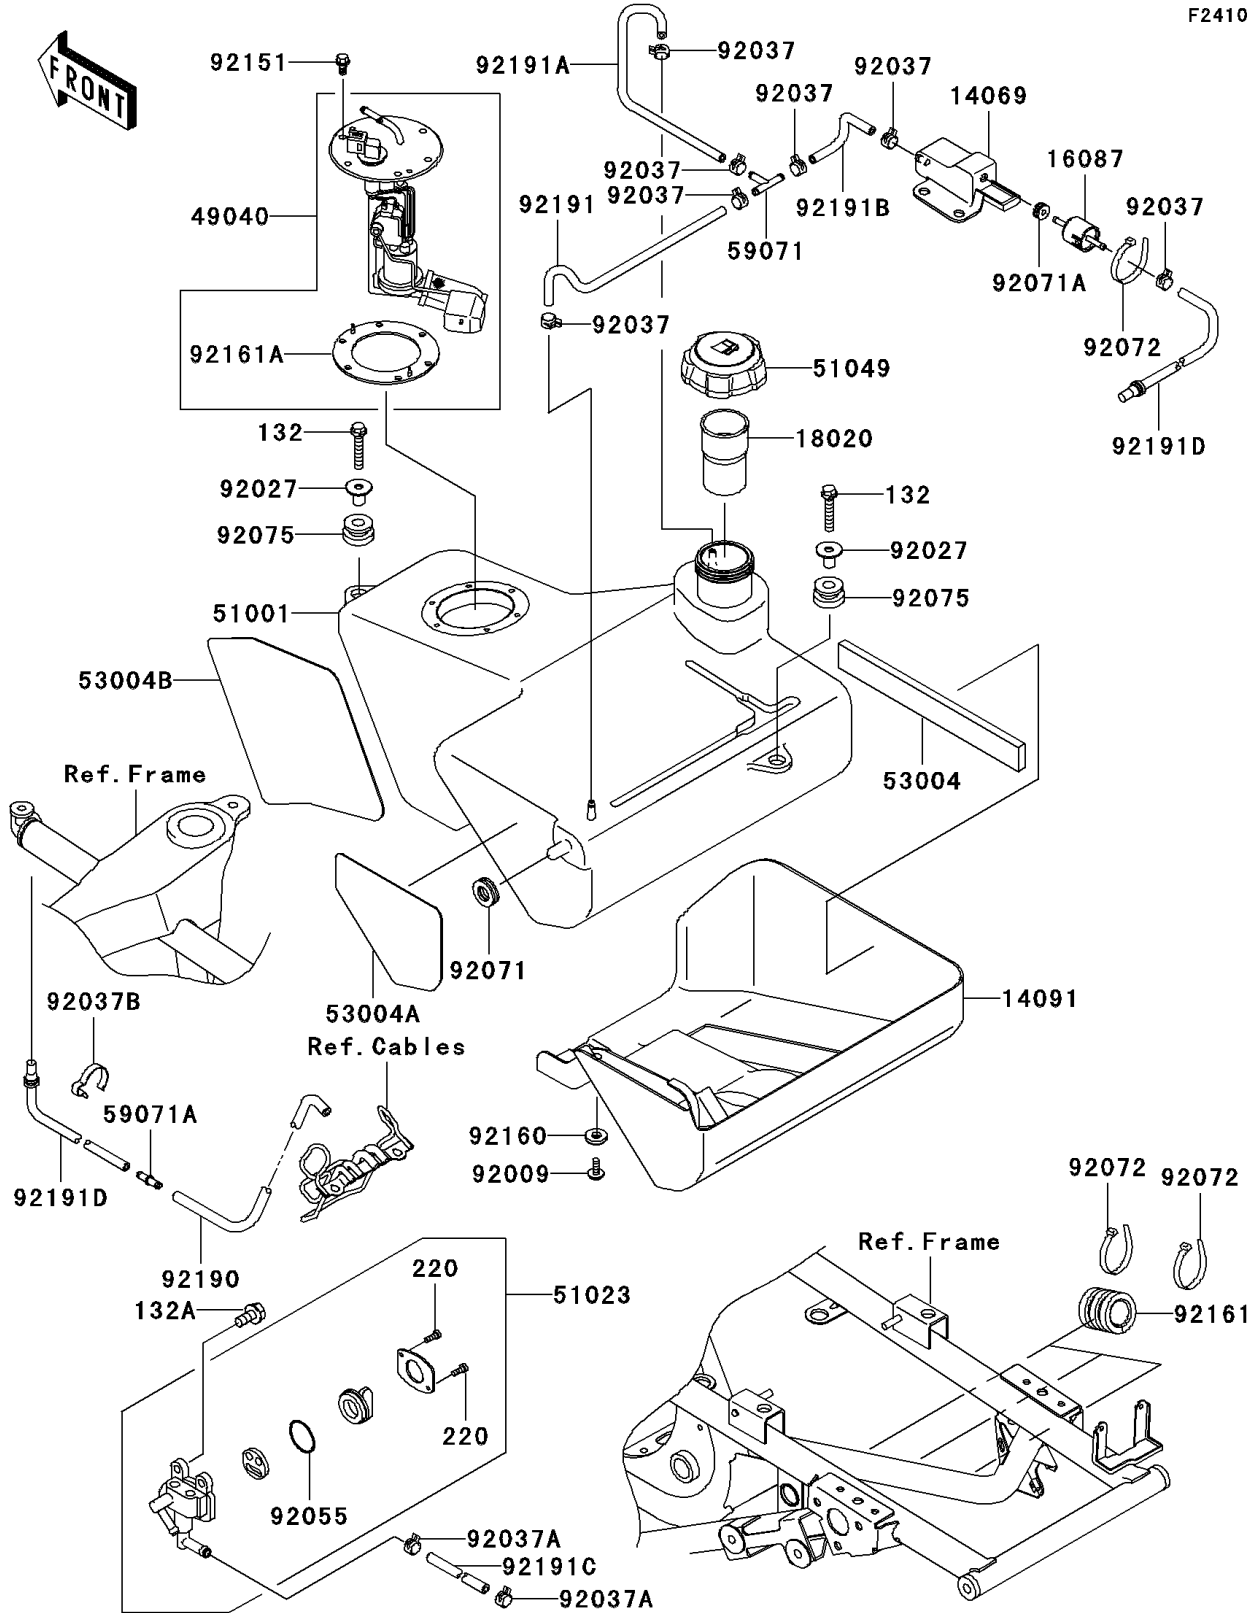

2006 Prairie 700 4x4 PARTS DIAGRAM

Fuel Tank

F2410

2006 Prairie 700 4x4 PARTS LIST

Fuel Tank

ITEM NAME	PART NUMBER	QUANTITY
BOLT-FLANGED-SMALL,6X30 (Ref # 132)	132G0630	2
BOLT-FLANGED-SMALL,6X12 (Ref # 132A)	132J0612	2
SCREW-PAN-CROS,3X8 (Ref # 220)	220B0308	2
BREATHER,TANK (Ref # 14069)	14069-1069	1
COVER,FUEL TANK (Ref # 14091)	14091-1404	1
VALVE-CHECK (Ref # 16087)	16087-0003	1
BAFFLE,FUEL TANK CAP (Ref # 18020)	18020-1278	1
PUMP-FUEL (Ref # 49040)	49040-0006	1
TANK-COMP-FUEL (Ref # 51001)	51001-1638	1
TAP-ASSY,FUEL (Ref # 51023)	51023-0002	1
CAP-TANK,FUEL (Ref # 51049)	51049-1128	1
MAT,FUEL TANK COVER (Ref # 53004)	53004-1161	1
MAT,FUEL TANK (Ref # 53004A)	53004-1164	1
MAT,FUEL TANK (Ref # 53004B)	53004-1165	1
JOINT (Ref # 59071)	59071-3705	1
JOINT (Ref # 59071A)	59071-3717	1
SCREW,6X12 (Ref # 92009)	92009-1480	1
COLLAR,L=16.1 (Ref # 92027)	92027-1847	2
CLAMP,TUBE (Ref # 92037)	92037-1461	7
CLAMP,TUBE (Ref # 92037A)	92037-1505	2
CLAMP,HOSE (Ref # 92037B)	92037-1552	1
RING-O (Ref # 92055)	92055-0017	1
GROMMET,AIR SUCTION VALVE (Ref # 92071)	92071-1249	1
GROMMET (Ref # 92071A)	92071-1266	1
BAND,L=188 (Ref # 92072)	92072-1239	7
DAMPER (Ref # 92075)	92075-1787	2
BOLT,FLANGED,5X11.5 (Ref # 92151)	92151-1754	6
DAMPER (Ref # 92160)	92160-1017	1
DAMPER,FUEL TANK,RR (Ref # 92161)	92161-1111	3

2006 Prairie 700 4x4 PARTS LIST

Fuel Tank

ITEM NAME	PART NUMBER	QUANTITY
DAMPER,FUEL PUMP (Ref # 92161A)	92161-1272	1
TUBE,5X9X530 (Ref # 92190)	92190-1256	1
TUBE,TANK-FRONT (Ref # 92191)	92191-1639	1
TUBE,TANK-REAR (Ref # 92191A)	92191-1640	1
TUBE,5X9X160 (Ref # 92191B)	92191-1641	1
TUBE,5.3X10.5X425 (Ref # 92191C)	92191-1665	1
TUBE,TANK BREATHER (Ref # 92191D)	92191-1666	2