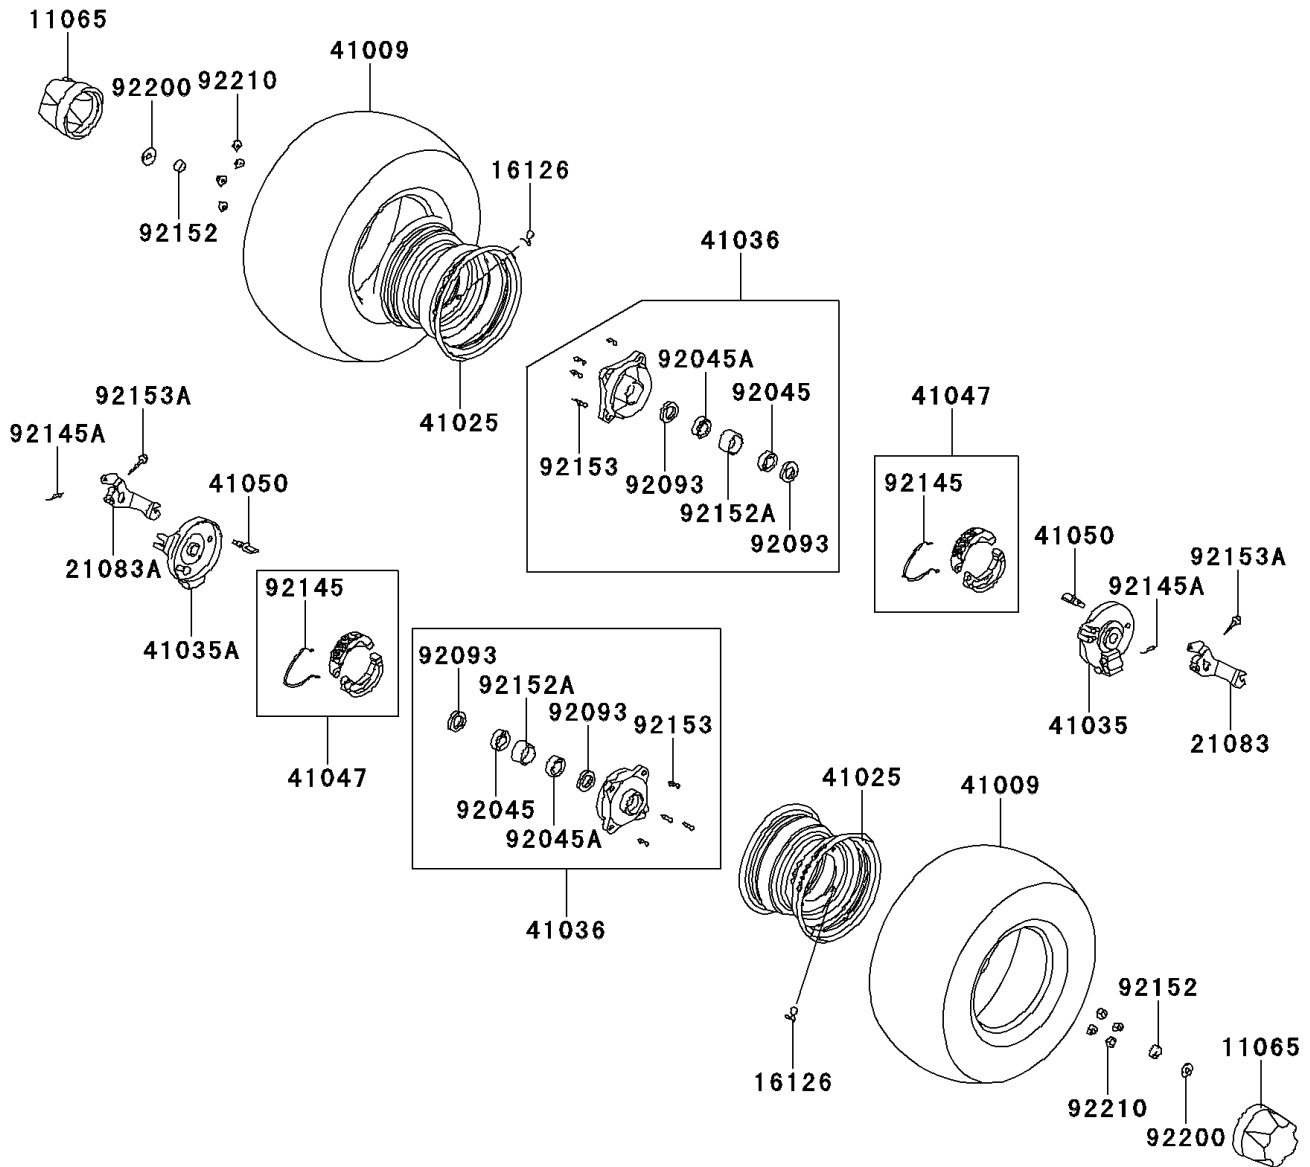

2007 KFX90 PARTS DIAGRAM

Front Hub

F2230

2007 KFX90 PARTS LIST

Front Hub

ITEM NAME	PART NUMBER	QUANTITY
CAP,WHEEL (Ref # 11065)	11065-Y002	2
VALVE,RIM (Ref # 16126)	16126-Y001	2
ARM,BRAKE,RH (Ref # 21083)	21083-Y001	1
ARM,BRAKE,LH (Ref # 21083A)	21083-Y002	1
TIRE,FR (Ref # 41009)	41009-Y003	2
RIM,SILVER (Ref # 41025)	41025-Y003-936	2
PANEL-ASSY-BRAKE,FR,RH,SILVER (Ref # 41035)	41035-Y001-934	1
PANEL-ASSY-BRAKE,FR,LH,SILVER (Ref # 41035A)	41035-Y002-934	1
HUB-ASSY,FR,SILVER (Ref # 41036)	41036-Y002-936	2
SHOE-ASSY-BRAKE,FR (Ref # 41047)	41047-Y001	2
CAM-BRAKE (Ref # 41050)	41050-Y001	2
BEARING-BALL,6002 (Ref # 92045)	92045-Y010	2
BEARING-BALL,6003 (Ref # 92045A)	92045-Y011	2
SEAL,22X35X7 (Ref # 92093)	92093-Y008	4
SPRING,BRAKE SHOE (Ref # 92145)	92145-Y013	2
SPRING,RETURN (Ref # 92145A)	92145-Y014	2
COLLAR (Ref # 92152)	92152-Y008	2
COLLAR (Ref # 92152A)	92152-Y009	2
BOLT,STUD,10X17 (Ref # 92153)	92153-Y017	8
BOLT,FLANGE,5X24 (Ref # 92153A)	92153-Y021	2
WASHER,12MM (Ref # 92200)	92200-Y011	2
NUT,10MM (Ref # 92210)	92210-Y010	8