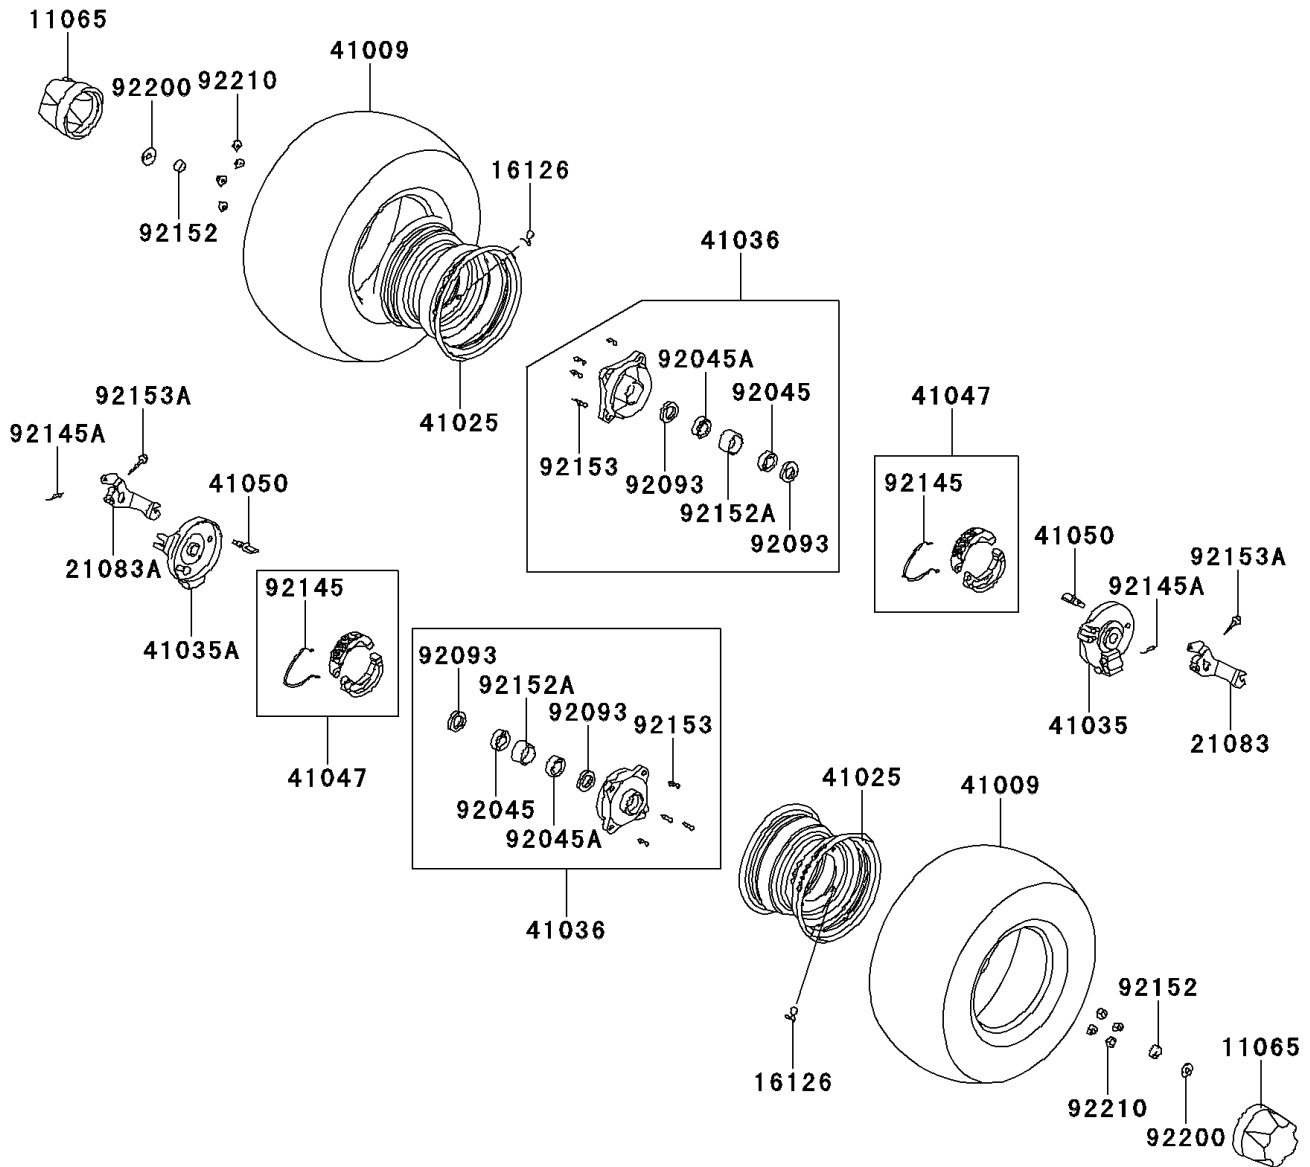

# 2010 KFX®90 PARTS DIAGRAM

Front Hub

F2230

## 2010 KFX®90 PARTS LIST

### Front Hub

ITEM NAME	PART NUMBER	QUANTITY
CAP,WHEEL (Ref # 11065)	11065-Y002	2
VALVE,RIM (Ref # 16126)	16126-Y001	2
ARM,BRAKE,RH (Ref # 21083)	21083-Y001	1
ARM,BRAKE,LH (Ref # 21083A)	21083-Y002	1
TIRE,FR (Ref # 41009)	41009-Y003	2
RIM,SILVER (Ref # 41025)	41025-Y003-936	2
PANEL-ASSY-BRAKE,FR,RH,SILVER (Ref # 41035)	41035-Y001-934	1
PANEL-ASSY-BRAKE,FR,LH,SILVER (Ref # 41035A)	41035-Y002-934	1
HUB-ASSY,FR,SILVER (Ref # 41036)	41036-Y002-936	2
SHOE-ASSY-BRAKE,FR (Ref # 41047)	41047-Y001	2
CAM-BRAKE (Ref # 41050)	41050-Y001	2
BEARING-BALL,6002 (Ref # 92045)	92045-Y010	2
BEARING-BALL,6003 (Ref # 92045A)	92045-Y011	2
SEAL,22X35X7 (Ref # 92093)	92093-Y008	4
SPRING,BRAKE SHOE (Ref # 92145)	92145-Y013	2
SPRING,RETURN (Ref # 92145A)	92145-Y014	2
COLLAR (Ref # 92152)	92152-Y008	2
COLLAR (Ref # 92152A)	92152-Y009	2
BOLT,STUD,10X17 (Ref # 92153)	92153-Y017	8
BOLT,FLANGE,5X24 (Ref # 92153A)	92153-Y021	2
WASHER,12MM (Ref # 92200)	92200-Y011	2
NUT,10MM (Ref # 92210)	92210-Y010	8