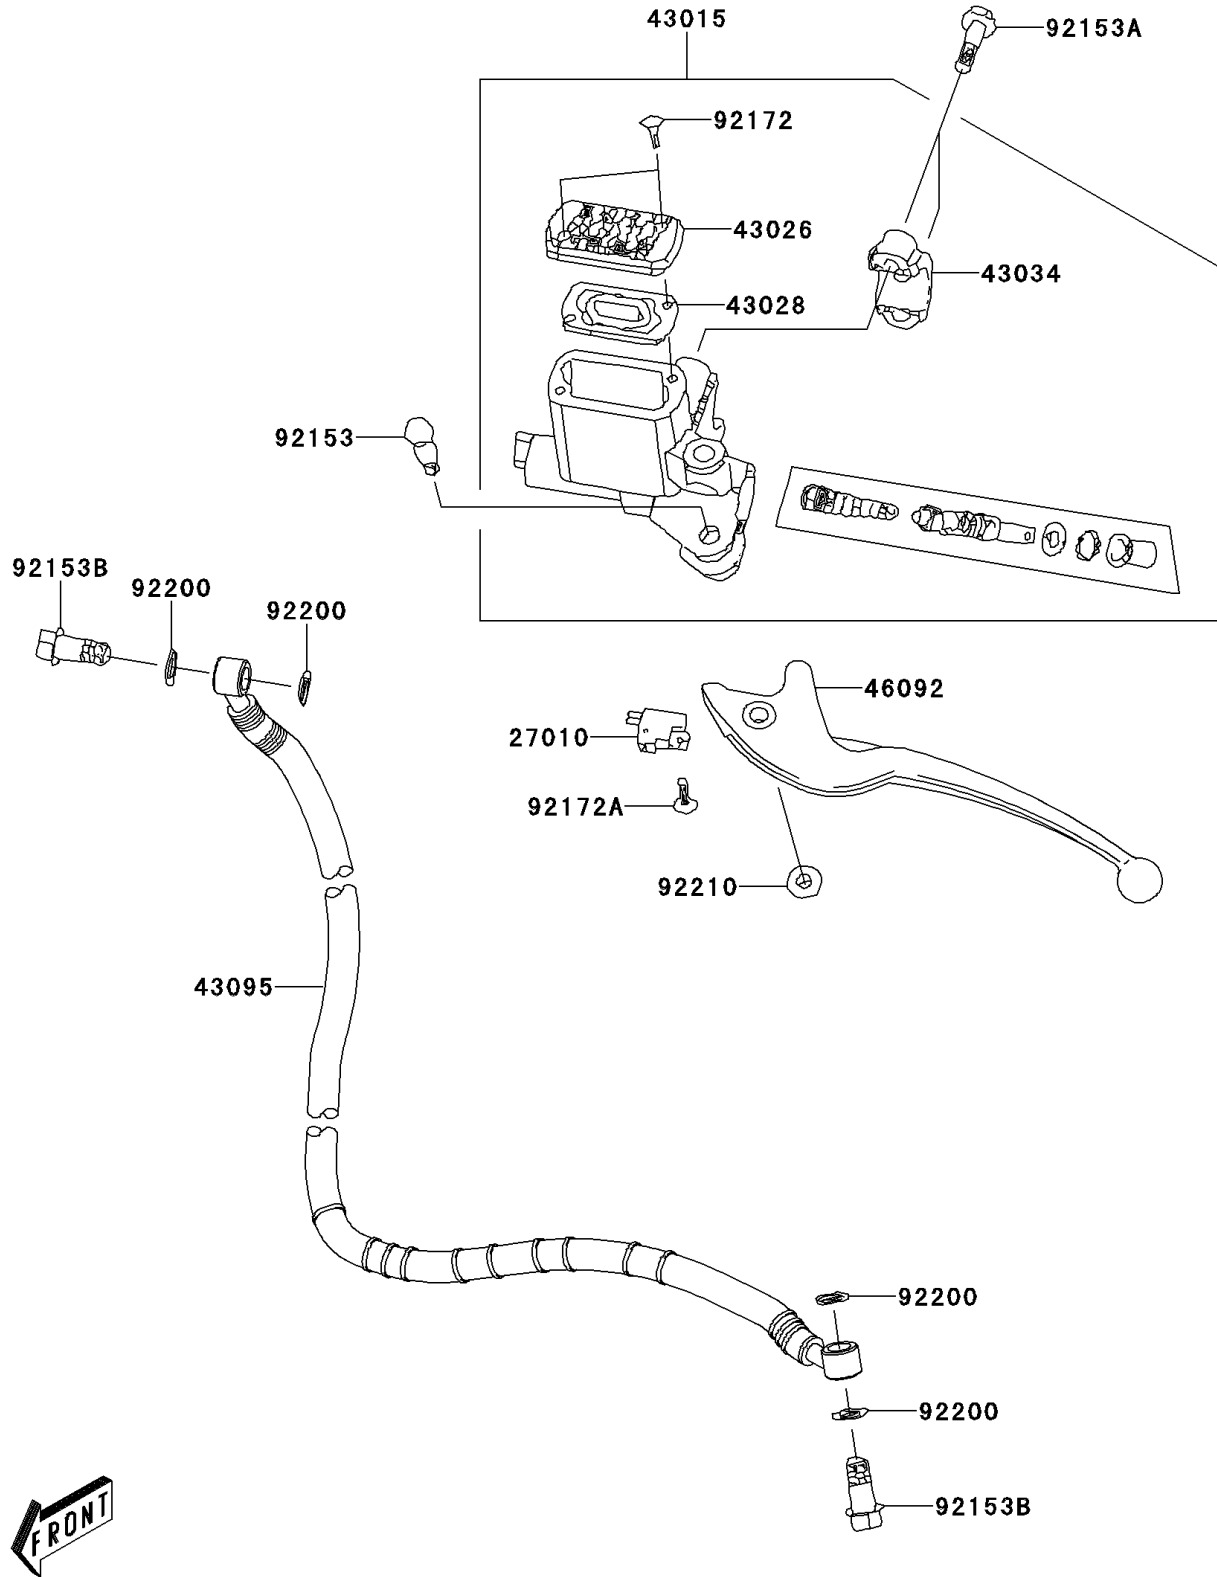

2009 KFX® 90 PARTS DIAGRAM

Front Master Cylinder

F2291

2009 KFX®90 PARTS LIST

Front Master Cylinder

ITEM NAME	PART NUMBER	QUANTITY
SWITCH,STOP (Ref # 27010)	27010-Y004	1
CYLINDER-ASSY-MASTER (Ref # 43015)	43015-Y001	1
CAP-BRAKE (Ref # 43026)	43026-Y001	1
DIAPHRAGM (Ref # 43028)	43028-Y001	1
HOLDER-BRAKE,MASTER CYLINDER (Ref # 43034)	43034-Y002	1
HOSE-BRAKE (Ref # 43095)	43095-Y001	1
LEVER-GRIP,LH (Ref # 46092)	46092-Y003	1
BOLT (Ref # 92153)	92153-Y008	1
BOLT,SOCKET,6X23 (Ref # 92153A)	92153-Y010	2
BOLT,10X22 (Ref # 92153B)	92153-Y062	2
SCREW,4X12 (Ref # 92172)	92172-Y011	2
SCREW,4X12 (Ref # 92172A)	92172-Y014	1
WASHER (Ref # 92200)	92200-Y015	4
NUT,6MM (Ref # 92210)	92210-Y026	1