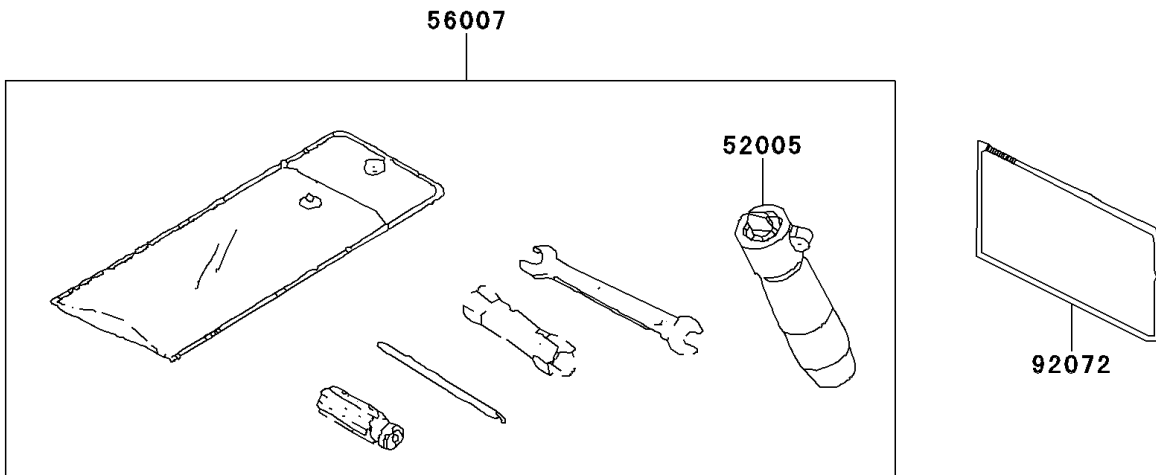

# 2009 KFX®90 PARTS DIAGRAM

Seat

F2510

### Seat

ITEM NAME	PART NUMBER	QUANTITY
HOOK,SEAT LOCK (Ref # 27012)	27012-Y001	1
GAUGE,AIR (Ref # 52005)	52005-Y001	1
SEAT-ASSY (Ref # 53066)	53066-Y001	1
TOOL-KIT (Ref # 56007)	56007-Y001	1
BAND,TOOL (Ref # 92072)	92072-Y002	1
DAMPER (Ref # 92161)	92161-Y004	2
NUT,6MM (Ref # 92210)	92210-Y027	2