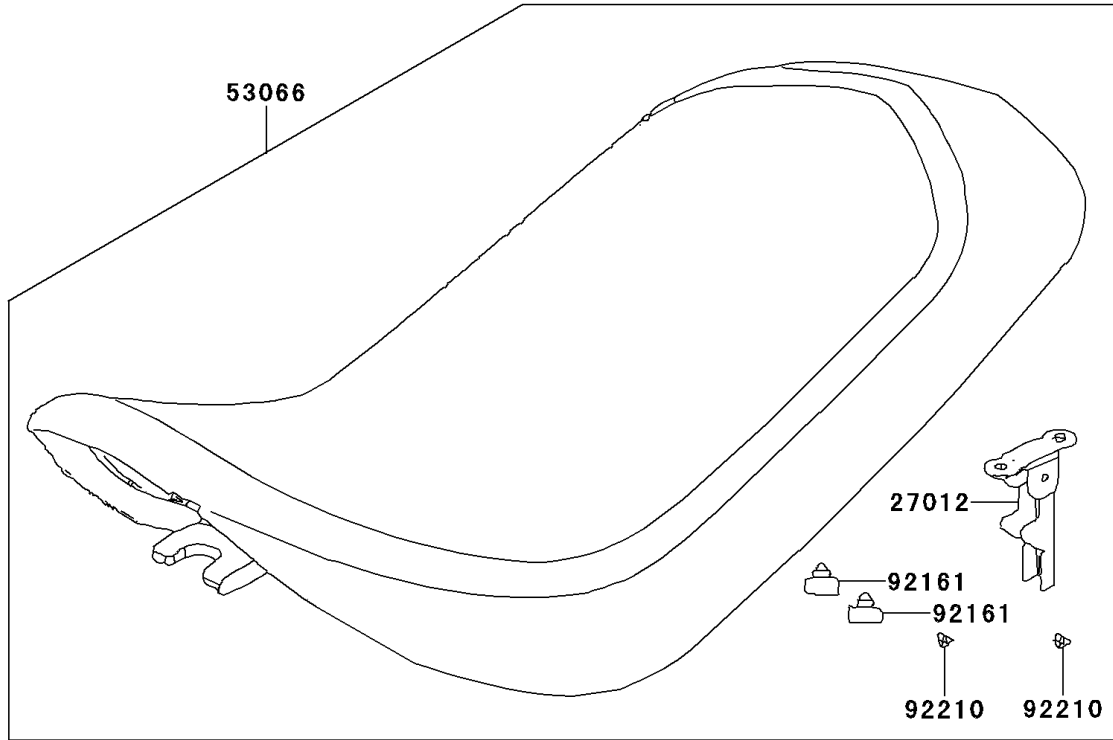

# 2009 KFX®90 PARTS DIAGRAM

Seat

F2510

## 2009 KFX® 90 PARTS LIST

### Seat

ITEM NAME	PART NUMBER	QUANTITY
HOOK,SEAT LOCK (Ref # 27012)	27012-Y001	1
GAUGE,AIR (Ref # 52005)	52005-Y001	1
SEAT-ASSY (Ref # 53066)	53066-Y001	1
TOOL-KIT (Ref # 56007)	56007-Y001	1
BAND,TOOL (Ref # 92072)	92072-Y002	1
DAMPER (Ref # 92161)	92161-Y004	2
NUT,6MM (Ref # 92210)	92210-Y027	2