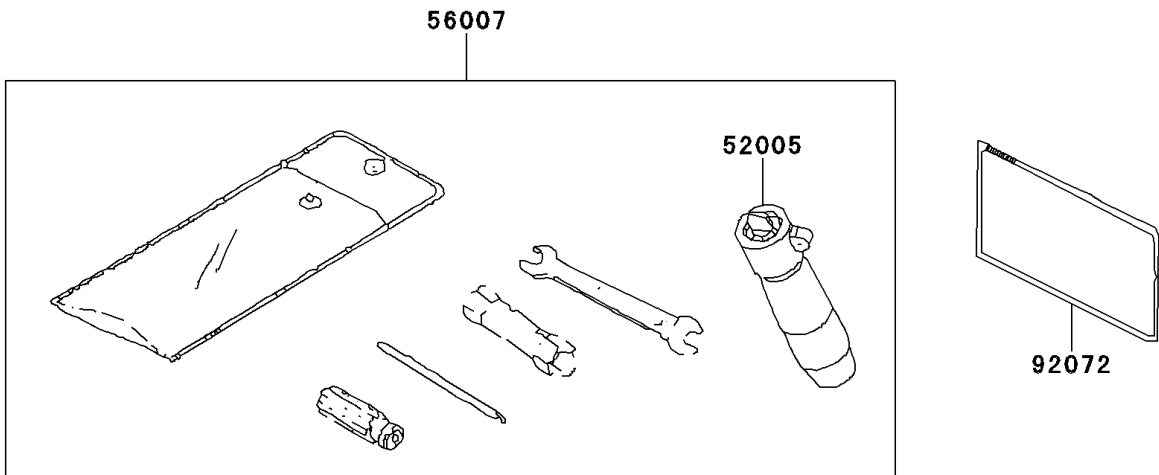

2010 KFX®90 PARTS DIAGRAM

Seat

F2510

2010 KFX®90 PARTS LIST

Seat

ITEM NAME	PART NUMBER	QUANTITY
HOOK,SEAT LOCK (Ref # 27012)	27012-Y001	1
GAUGE,AIR (Ref # 52005)	52005-Y001	1
SEAT-ASSY (Ref # 53066)	53066-Y001	1
TOOL-KIT (Ref # 56007)	56007-Y001	1
BAND,TOOL (Ref # 92072)	92072-Y002	1
DAMPER (Ref # 92161)	92161-Y004	2
NUT,6MM (Ref # 92210)	92210-Y027	2