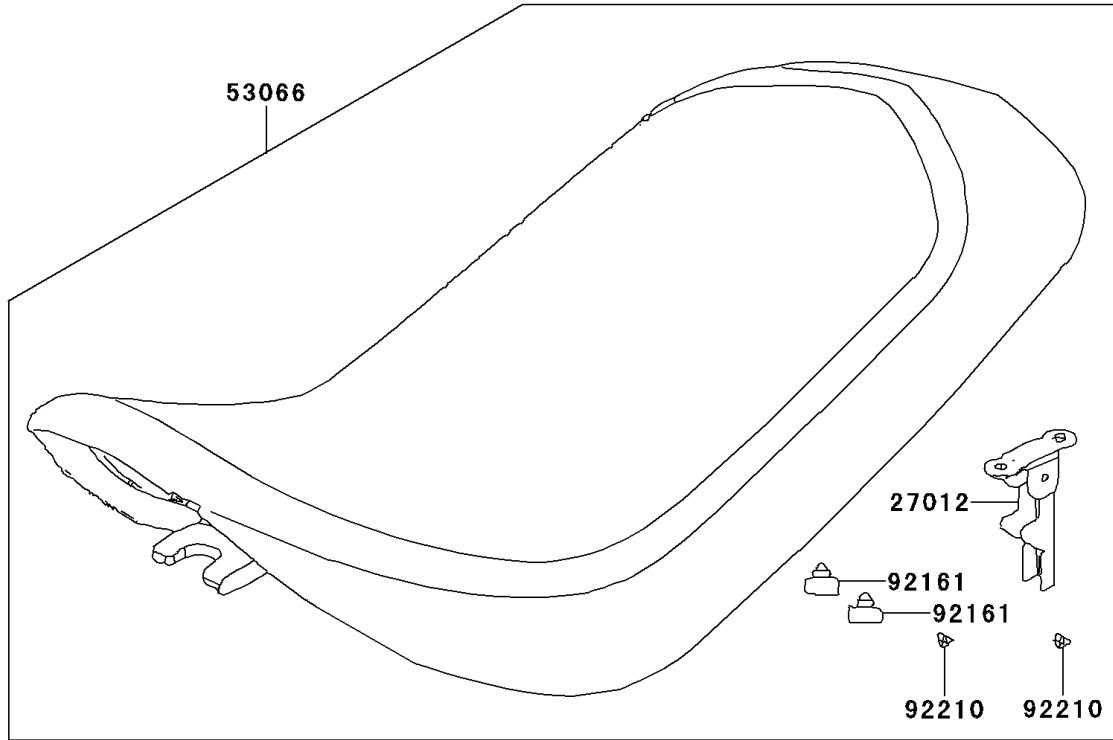

2010 KFX®90 PARTS DIAGRAM

Seat

F2510

2010 KFX®90 PARTS LIST

Seat

ITEM NAME	PART NUMBER	QUANTITY
HOOK,SEAT LOCK (Ref # 27012)	27012-Y001	1
GAUGE,AIR (Ref # 52005)	52005-Y001	1
SEAT-ASSY (Ref # 53066)	53066-Y001	1
TOOL-KIT (Ref # 56007)	56007-Y001	1
BAND,TOOL (Ref # 92072)	92072-Y002	1
DAMPER (Ref # 92161)	92161-Y004	2
NUT,6MM (Ref # 92210)	92210-Y027	2