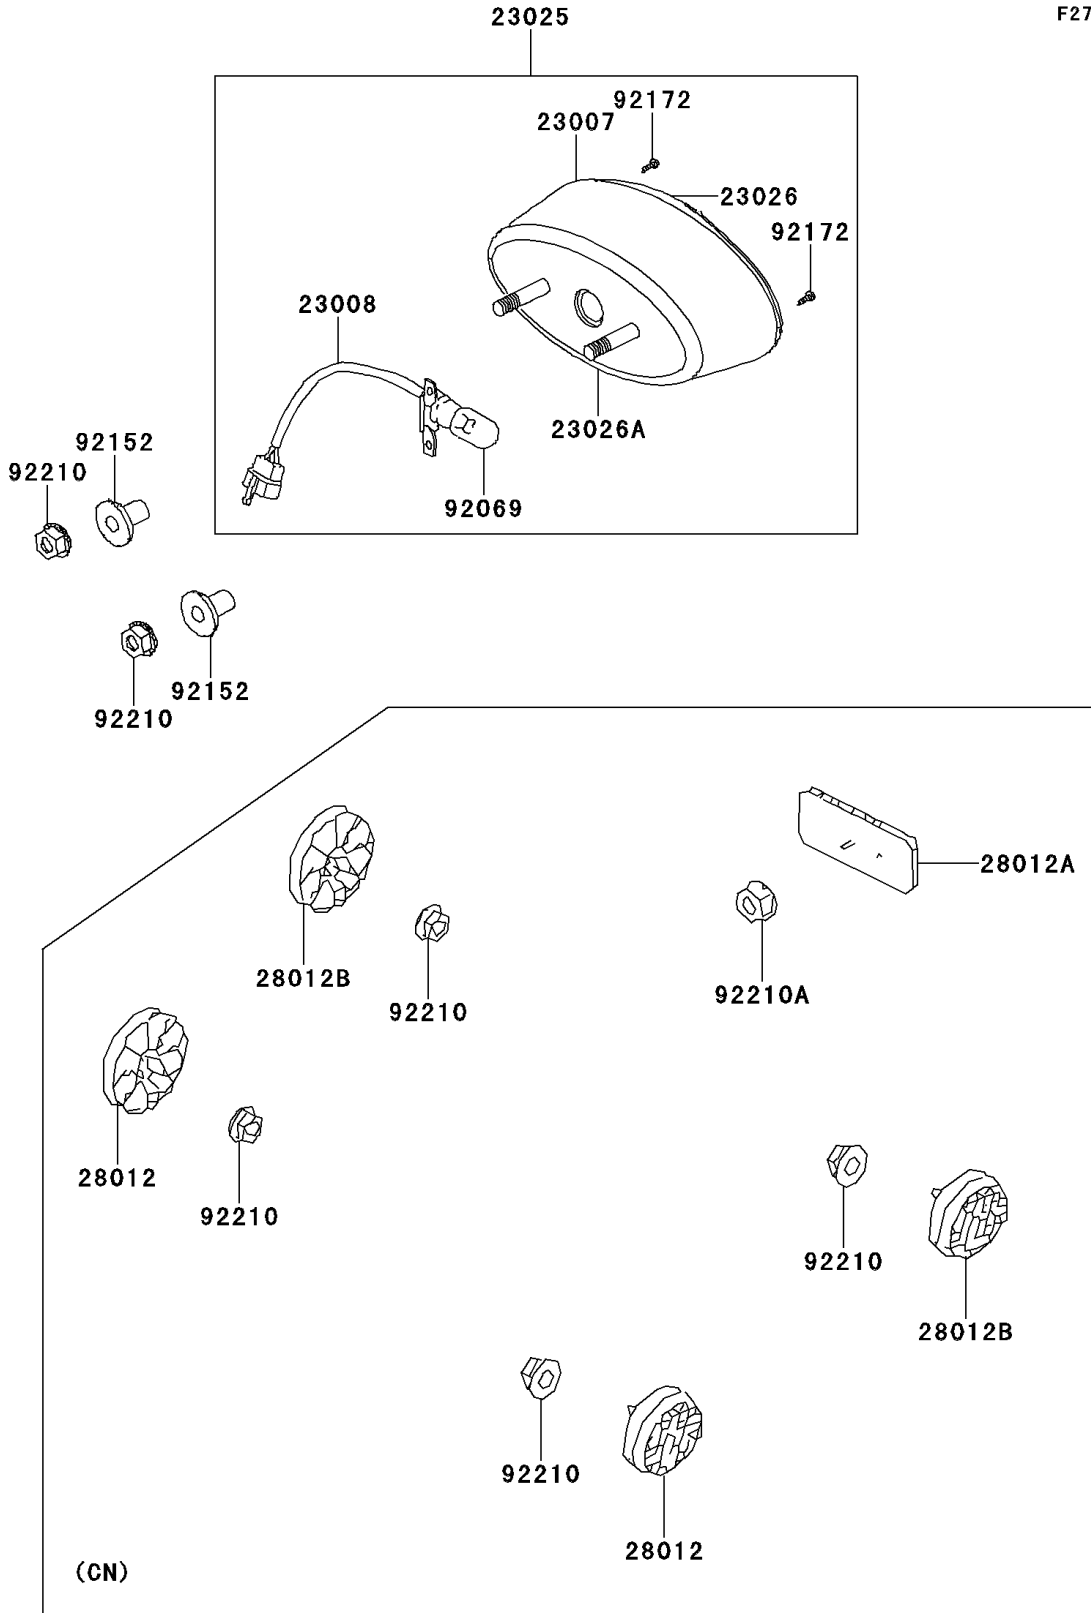

2008 KFX®90 PARTS DIAGRAM

Taillight(s)

F2720

2008 KFX®90 PARTS LIST

Taillight(s)

ITEM NAME	PART NUMBER	QUANTITY
-----------	-------------	----------