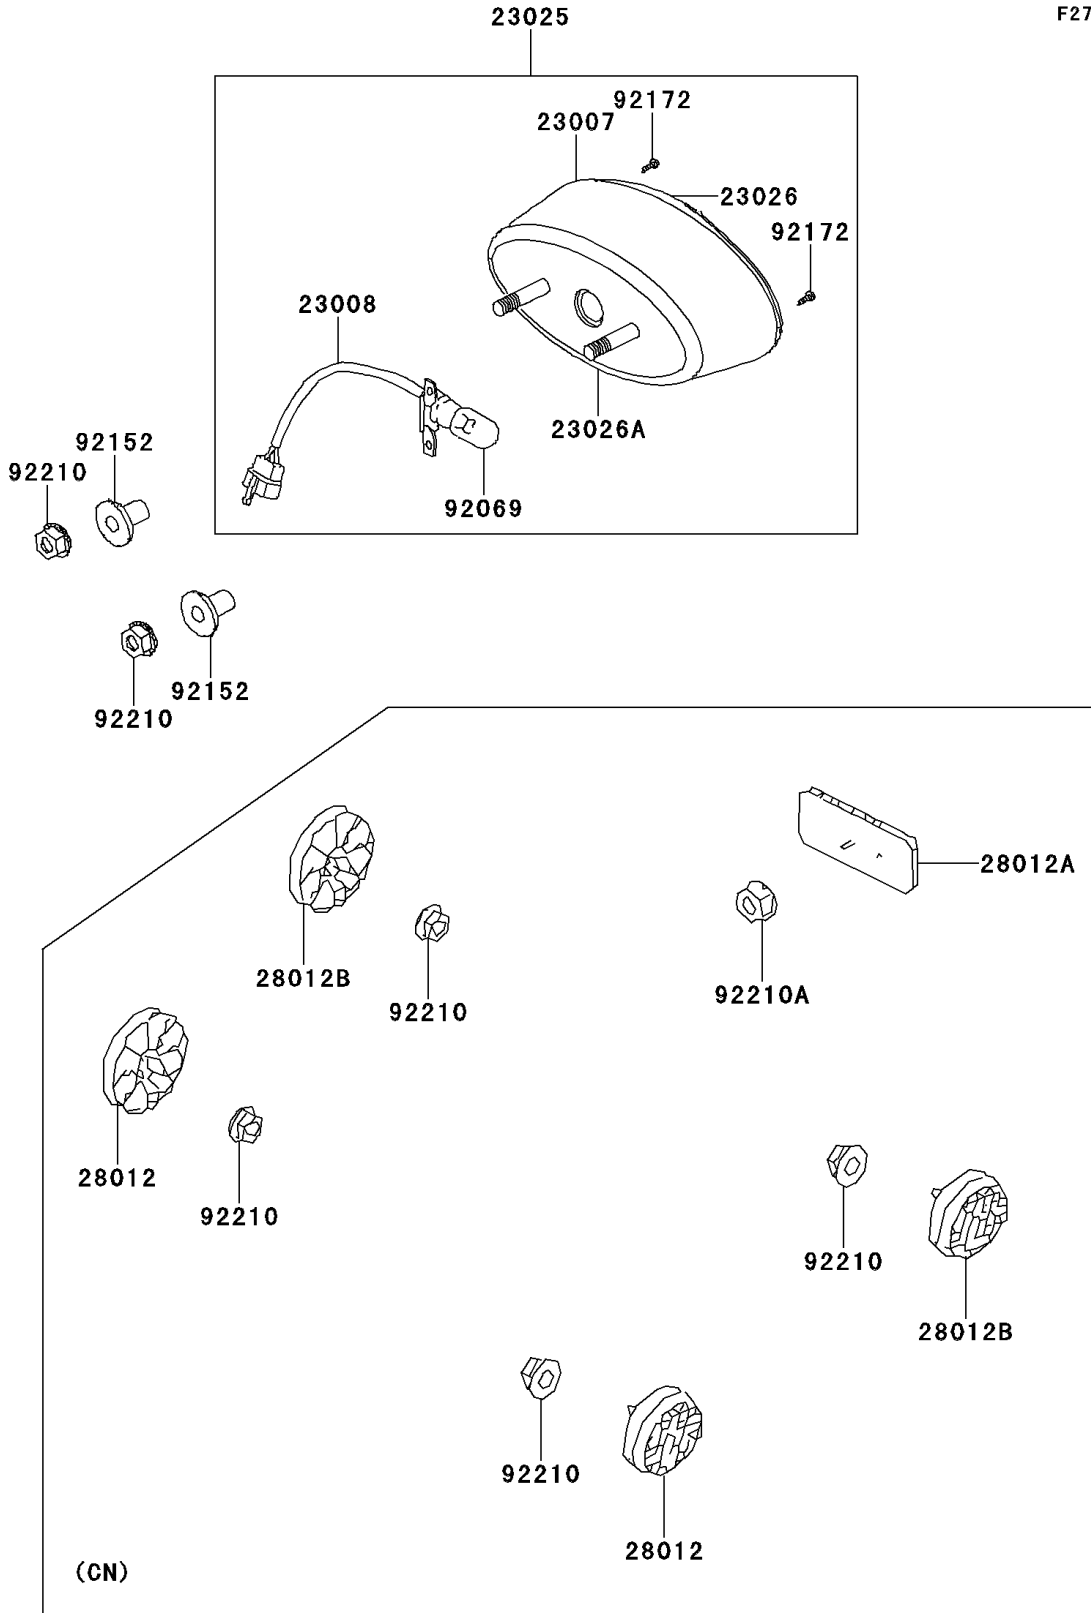

2009 KFX®90 PARTS DIAGRAM

Taillight(s)

F2720

2009 KFX®90 PARTS LIST

Taillight(s)

| ITEM NAME | PART NUMBER | QUANTITY |
|-------------------------------------|-------------|----------|
| LENS-COMP,TAIL LAMP (Ref # 23007) | 23007-Y001 | 1 |
| SOCKET-ASSY,TAIL LAMP (Ref # 23008) | 23008-Y001 | 1 |
| LAMP-TAIL (Ref # 23025) | 23025-Y001 | 1 |
| LENS,TAIL LAMP (Ref # 23026) | 23026-Y001 | 1 |
| LENS,LICENSE (Ref # 23026A) | 23026-Y002 | 1 |
| REFLECTOR-REFLEX (Ref # 28012) | 28012-Y002 | 2 |
| REFLECTOR-REFLEX (Ref # 28012A) | 28012-Y003 | 1 |
| REFLECTOR-REFLEX (Ref # 28012B) | 28012-Y004 | 2 |
| BULB (Ref # 92069) | 92069-Y001 | 1 |
| COLLAR (Ref # 92152) | 92152-Y013 | 2 |
| SCREW,4X16 (Ref # 92172) | 92172-Y026 | 2 |
| NUT,6MM (Ref # 92210) | 92210-Y027 | 2 |
| NUT,FLANGE,5MM (Ref # 92210A) | 92210-Y033 | 1 |
| NUT,6MM (Ref # 92210) | 92210-Y027 | 6 |