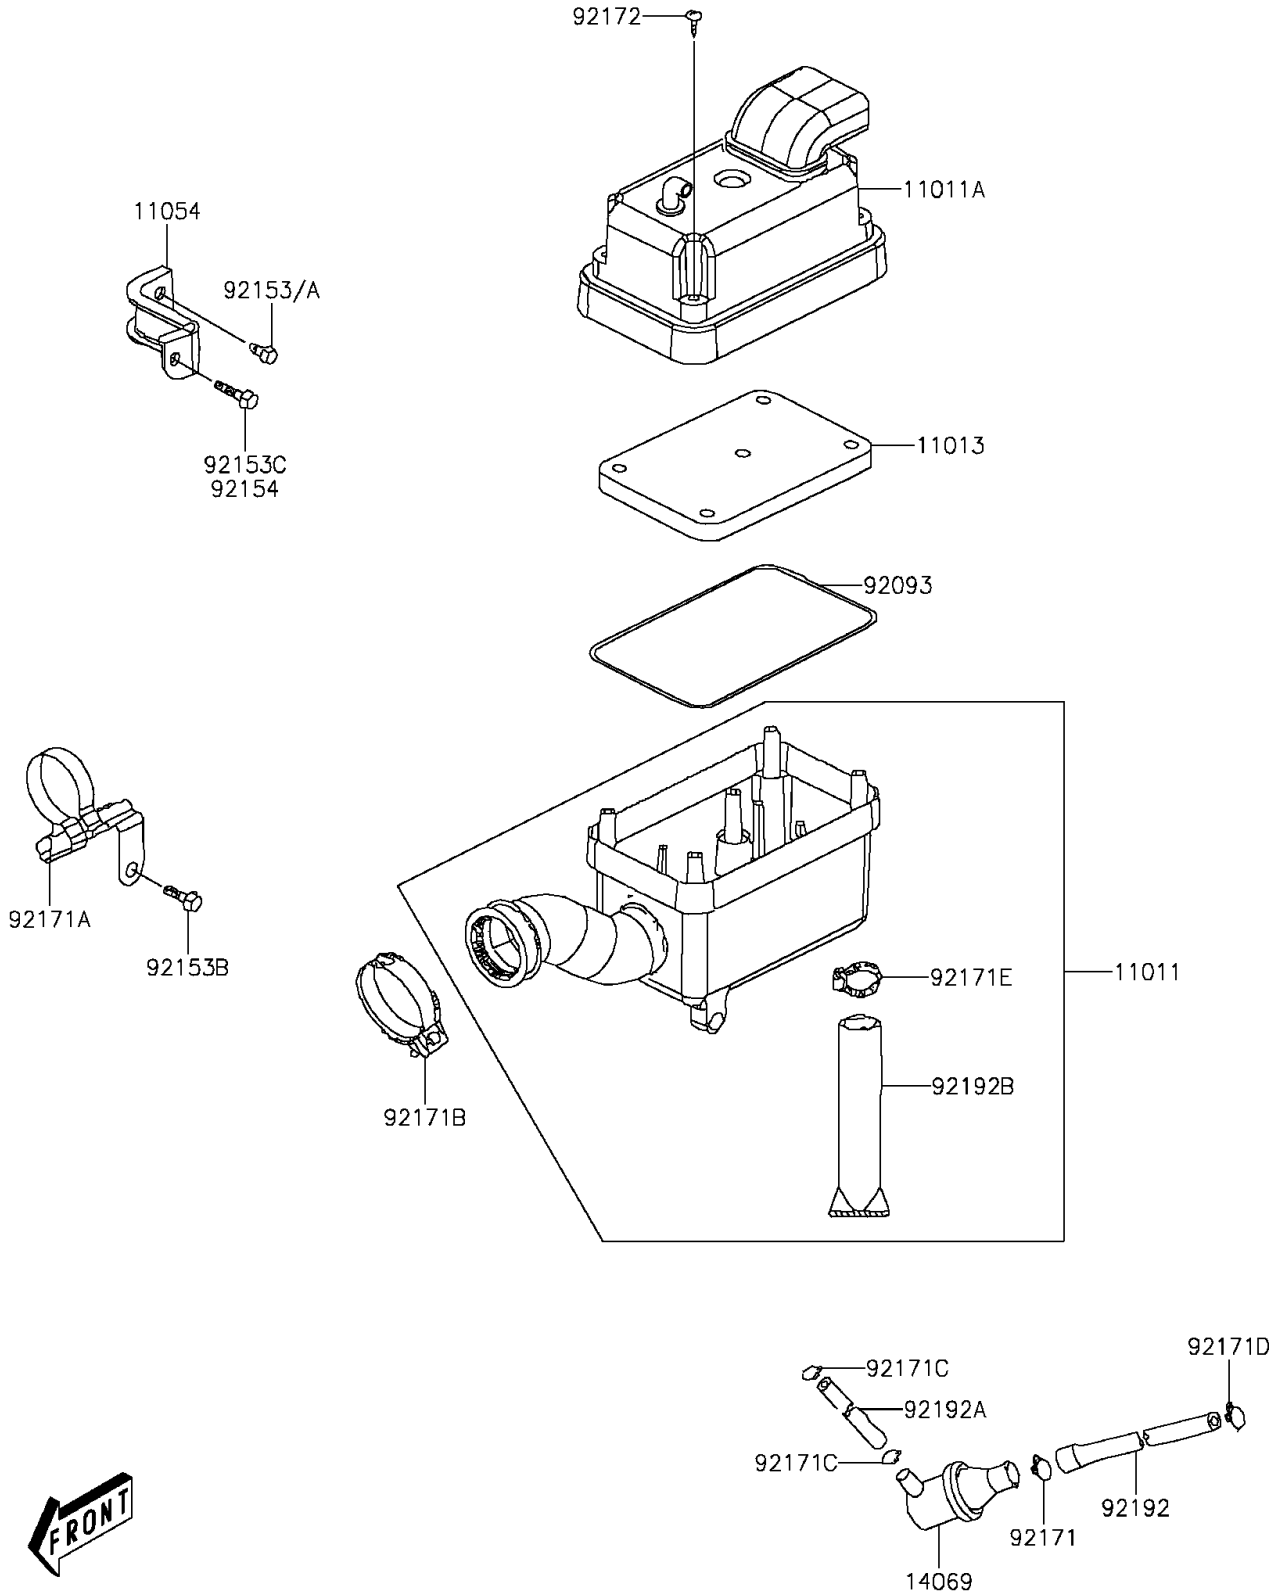

2015 KFX®90 PARTS DIAGRAM

Air Cleaner

E1130

2015 KFX®90 PARTS LIST

Air Cleaner

ITEM NAME	PART NUMBER	QUANTITY
CASE-AIR FILTER,LWR (Ref # 11011)	11011-Y001	1
CASE-AIR FILTER,UPP (Ref # 11011A)	11011-Y002	1
ELEMENT-AIR FILTER (Ref # 11013)	11013-Y001	1
BRACKET (Ref # 11054)	11054-Y002	1
BREATHER (Ref # 14069)	14069-Y001	1
SEAL,AIR FILTER (Ref # 92093)	92093-Y002	1
BOLT,FLANGE,6X12 (Ref # 92153A)	92153-Y024	1
BOLT,FLANGE,6X22 (Ref # 92153B)	92153-Y026	1
BOLT,FLANGE,6X30 (Ref # 92153C)	92153-Y028	1
CLAMP (Ref # 92171)	92171-Y003	1
CLAMP (Ref # 92171A)	92171-Y007	1
CLAMP (Ref # 92171B)	92171-Y008	1
CLAMP (Ref # 92171C)	92171-Y012	2
CLAMP (Ref # 92171D)	92171-Y014	1
CLAMP (Ref # 92171E)	92171-Y015	1
SCREW,5X20 (Ref # 92172)	92172-Y018	5
TUBE (Ref # 92192)	92192-Y001	1
TUBE (Ref # 92192A)	92192-Y002	1
TUBE,DRAIN (Ref # 92192B)	92192-Y004	1