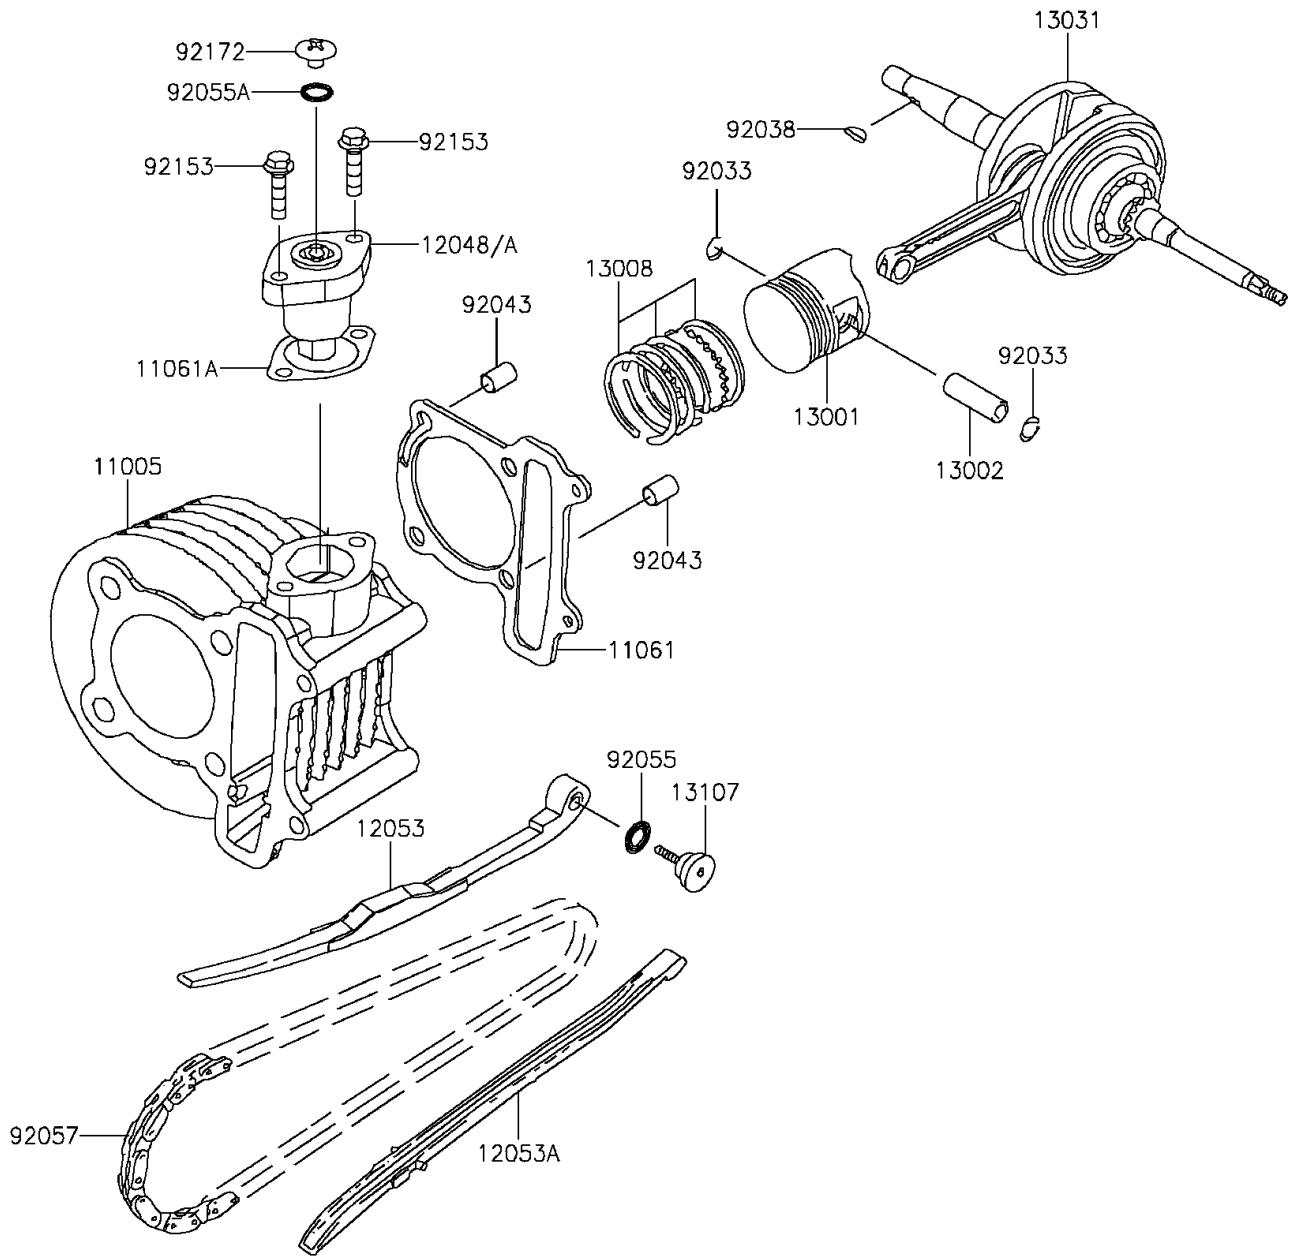

2012 KFX™ 90 PARTS DIAGRAM

Crankshaft/Piston(s)

E1320

2012 KFX™ 90 PARTS LIST

Crankshaft/Piston(s)

| ITEM NAME | PART NUMBER | QUANTITY |
|-------------------------------------|-------------|----------|
| CYLINDER-ENGINE (Ref # 11005) | 11005-Y002 | 1 |
| GASKET,CYLINDER BASE (Ref # 11061) | 11061-Y009 | 1 |
| GASKET (Ref # 11061A) | 11061-Y012 | 1 |
| TENSIONER-ASSY (Ref # 12048) | 12048-Y001 | 1 |
| GUIDE-CHAIN,TENSIONER (Ref # 12053) | 12053-Y002 | 1 |
| GUIDE-CHAIN (Ref # 12053A) | 12053-Y004 | 1 |
| PISTON-ENGINE (Ref # 13001) | 13001-Y001 | 1 |
| PIN-PISTON (Ref # 13002) | 13002-Y001 | 1 |
| RING-SET-PISTON (Ref # 13008) | 13008-Y001 | 1 |
| CRANKSHAFT-COMP (Ref # 13031) | 13031-Y001 | 1 |
| SHAFT,CHAIN GUIDE (Ref # 13107) | 13107-Y001 | 1 |
| RING-SNAP (Ref # 92033) | 92033-Y001 | 2 |
| KEY,WOODRUFF (Ref # 92038) | 92038-Y001 | 1 |
| PIN,10X16 (Ref # 92043) | 92043-Y013 | 2 |
| RING-O,15.2X1.5 (Ref # 92055) | 92055-Y003 | 1 |
| RING-O,1.5X9.5 (Ref # 92055A) | 92055-Y010 | 1 |
| CHAIN,CAMSHAFT (Ref # 92057) | 92057-Y002 | 1 |
| BOLT,FLANGE,6X22 (Ref # 92153) | 92153-Y003 | 2 |
| SCREW,6X6 (Ref # 92172) | 92172-Y002 | 1 |