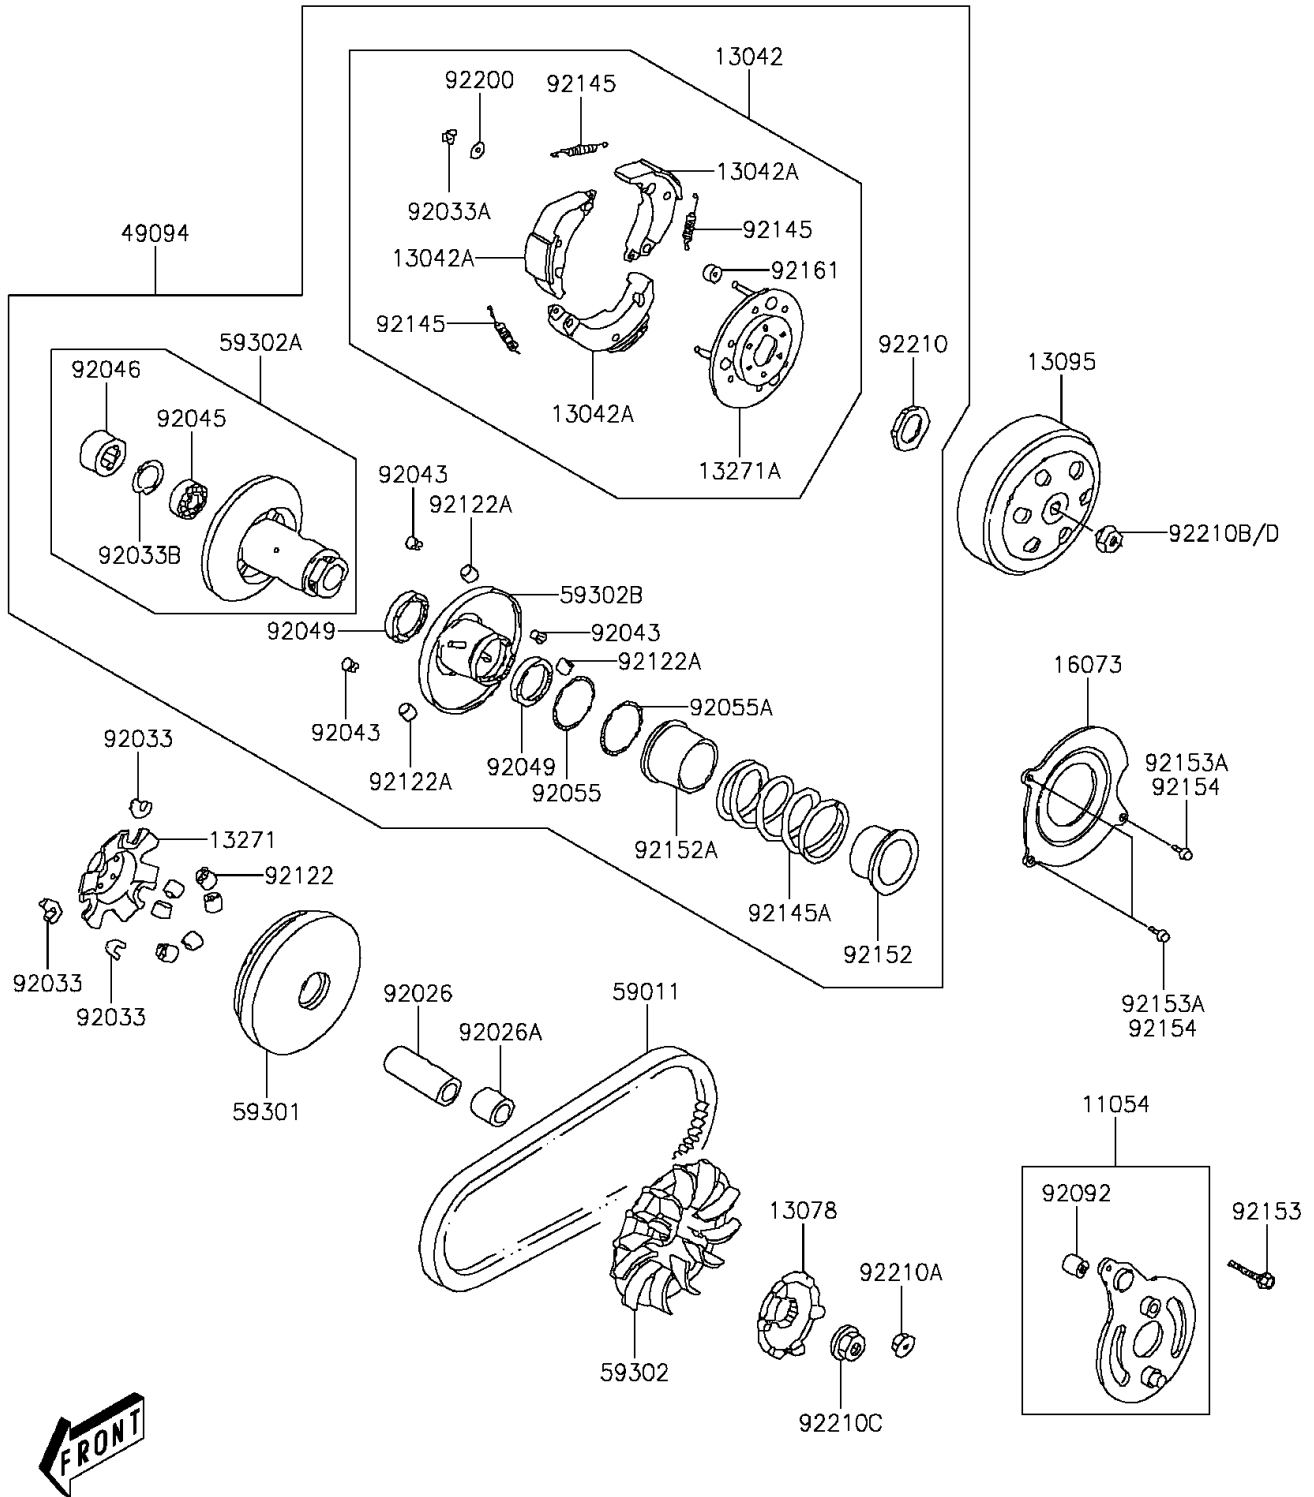

2015 KFX®90 PARTS DIAGRAM

Belt Converter

E1390

2015 KFX®90 PARTS LIST

Belt Converter

ITEM NAME	PART NUMBER	QUANTITY
BRACKET,ENG HANGER (Ref # 11054)	11054-Y006	1
WEIGHT,ASSY (Ref # 13042)	13042-Y002	1
WEIGHT,CLUTCH (Ref # 13042A)	13042-Y005	3
RATCHET,KICK STARTER (Ref # 13078)	13078-Y002	1
HOUSING-COMP-CLUTCH (Ref # 13095)	13095-Y002	1
PLATE,MOVABLE DRIVE (Ref # 13271)	13271-Y003	1
PLATE,DRIVE COMP (Ref # 13271A)	13271-Y006	1
INSULATOR,DUST (Ref # 16073)	16073-Y001	1
CONVERTER-ASSY-DRIVEN (Ref # 49094)	49094-Y001	1
BELT,DRIVE (Ref # 59011)	59011-Y002	1
SHEAVE-MOVABLE (Ref # 59301)	59301-Y002	1
SHEAVE-COMP,FIEXED DRIVE (Ref # 59302)	59302-Y001	1
SHEAVE-COMP,FIXED (Ref # 59302A)	59302-Y004	1
SHEAVE-COMP,MOVABLE (Ref # 59302B)	59302-Y006	1
SPACER (Ref # 92026)	92026-Y002	1
SPACER (Ref # 92026A)	92026-Y004	1
RING-SNAP (Ref # 92033)	92033-Y006	3
RING-SNAP,6MM (Ref # 92033A)	92033-Y009	3
RING-SNAP (Ref # 92033B)	92033-Y013	1
PIN,GUIDE (Ref # 92043)	92043-Y004	3
BEARING-BALL,6901U (Ref # 92045)	92045-Y001	1
BEARING-NEEDLE,17X25X18 (Ref # 92046)	92046-Y001	1
SEAL-OIL,34X39X3 (Ref # 92049)	92049-Y007	2
RING-O,39.8X2.2 (Ref # 92055)	92055-Y006	1
RING-O (Ref # 92055A)	92055-Y013	1
BUSHING-RUBBER (Ref # 92092)	92092-Y002	1
ROLLER (Ref # 92122)	92122-Y001	6
ROLLER (Ref # 92122A)	92122-Y003	3
SPRING,CLUTCH (Ref # 92145)	92145-Y007	3

2015 KFX® 90 PARTS LIST

Belt Converter

ITEM NAME	PART NUMBER	QUANTITY
SPRING (Ref # 92145A)	92145-Y009	1
COLLAR,SEAL (Ref # 92152)	92152-Y003	1
COLLAR,SPRING (Ref # 92152A)	92152-Y005	1
BOLT,FLANGE,8X50 (Ref # 92153)	92153-Y037	1
BOLT,FLANGE,6X12 (Ref # 92153A)	92153-Y046	3
DAMPER (Ref # 92161)	92161-Y002	3
WASHER,6MM (Ref # 92200)	92200-Y005	3
NUT,28MM (Ref # 92210)	92210-Y002	1
NUT,8MM (Ref # 92210A)	92210-Y013	2
NUT,10MM (Ref # 92210B)	92210-Y029	1
NUT,12MM (Ref # 92210C)	92210-Y030	1