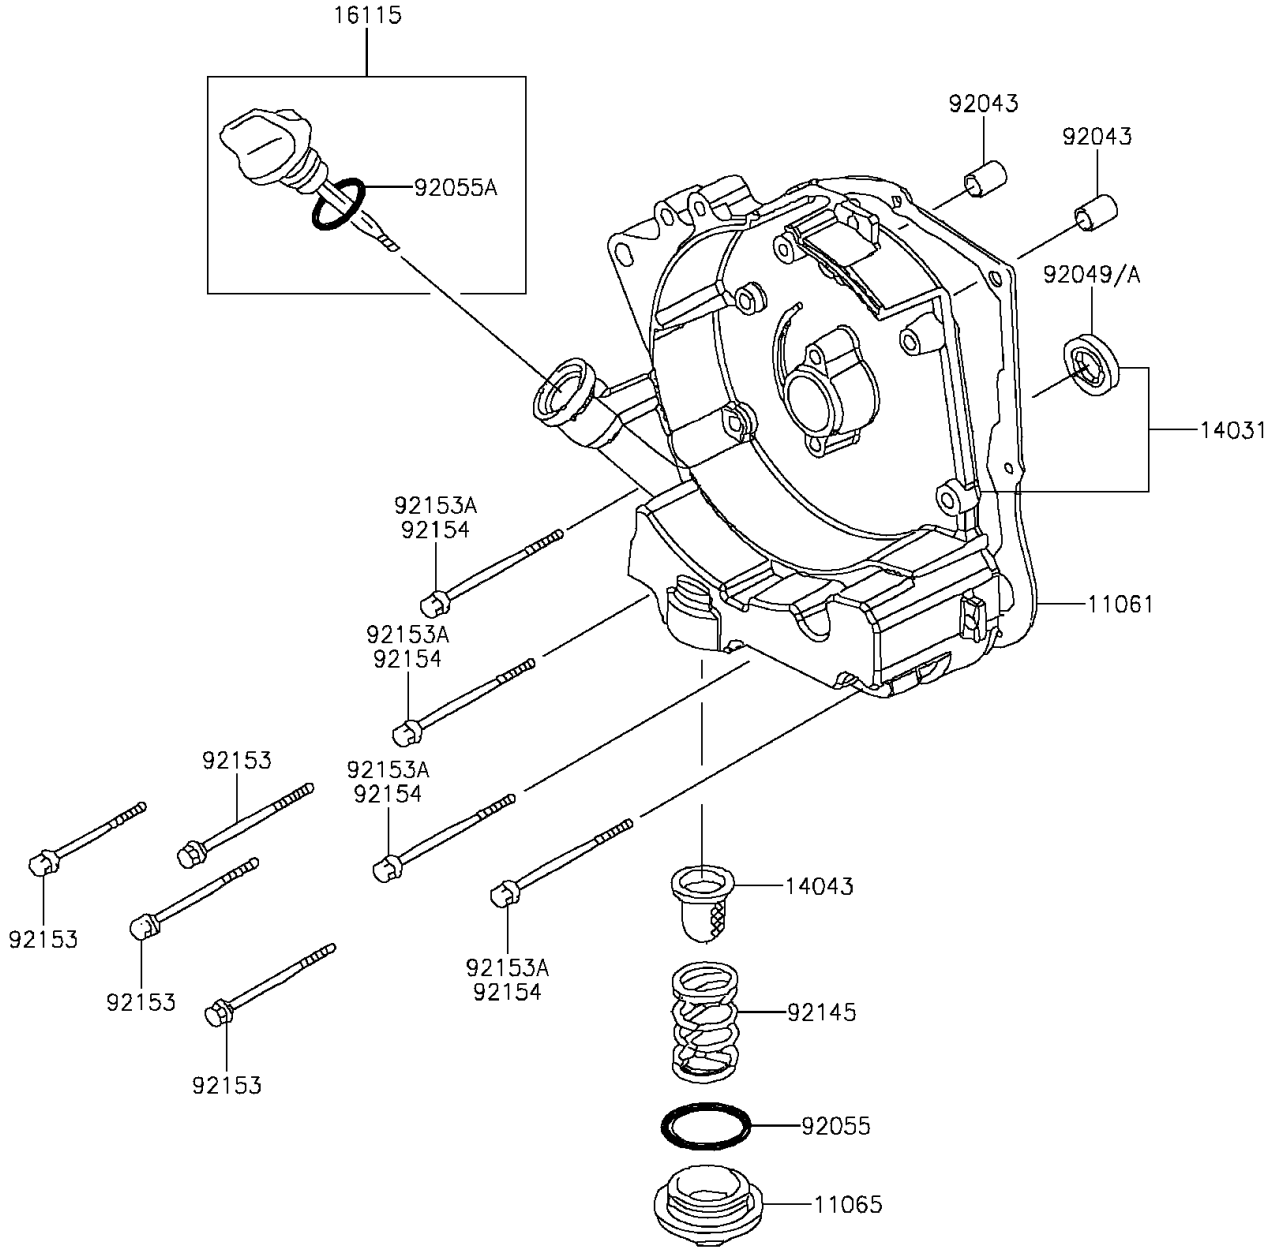

# 2012 KFX™ 90 PARTS DIAGRAM

Engine Cover(s)

E1431

## 2012 KFX™ 90 PARTS LIST

### Engine Cover(s)

ITEM NAME	PART NUMBER	QUANTITY
GASKET,GENERATOR (Ref # 11061)	11061-Y005	1
CAP (Ref # 11065)	11065-Y006	1
COVER-GENERATOR (Ref # 14031)	14031-Y001	1
FILTER,OIL (Ref # 14043)	14043-Y001	1
CAP-OIL FILLER (Ref # 16115)	16115-Y001	1
PIN,8X14 (Ref # 92043)	92043-Y012	2
SEAL-OIL,19.8X30X5 (Ref # 92049)	92049-Y001	1
RING-O,30.8MM (Ref # 92055)	92055-Y005	1
RING-O,18X3 (Ref # 92055A)	92055-Y011	1
SPRING (Ref # 92145)	92145-Y005	1
BOLT,FLANGE,6X85 (Ref # 92153)	92153-Y055	4
BOLT,FLANGE,6X100 (Ref # 92153A)	92153-Y057	4