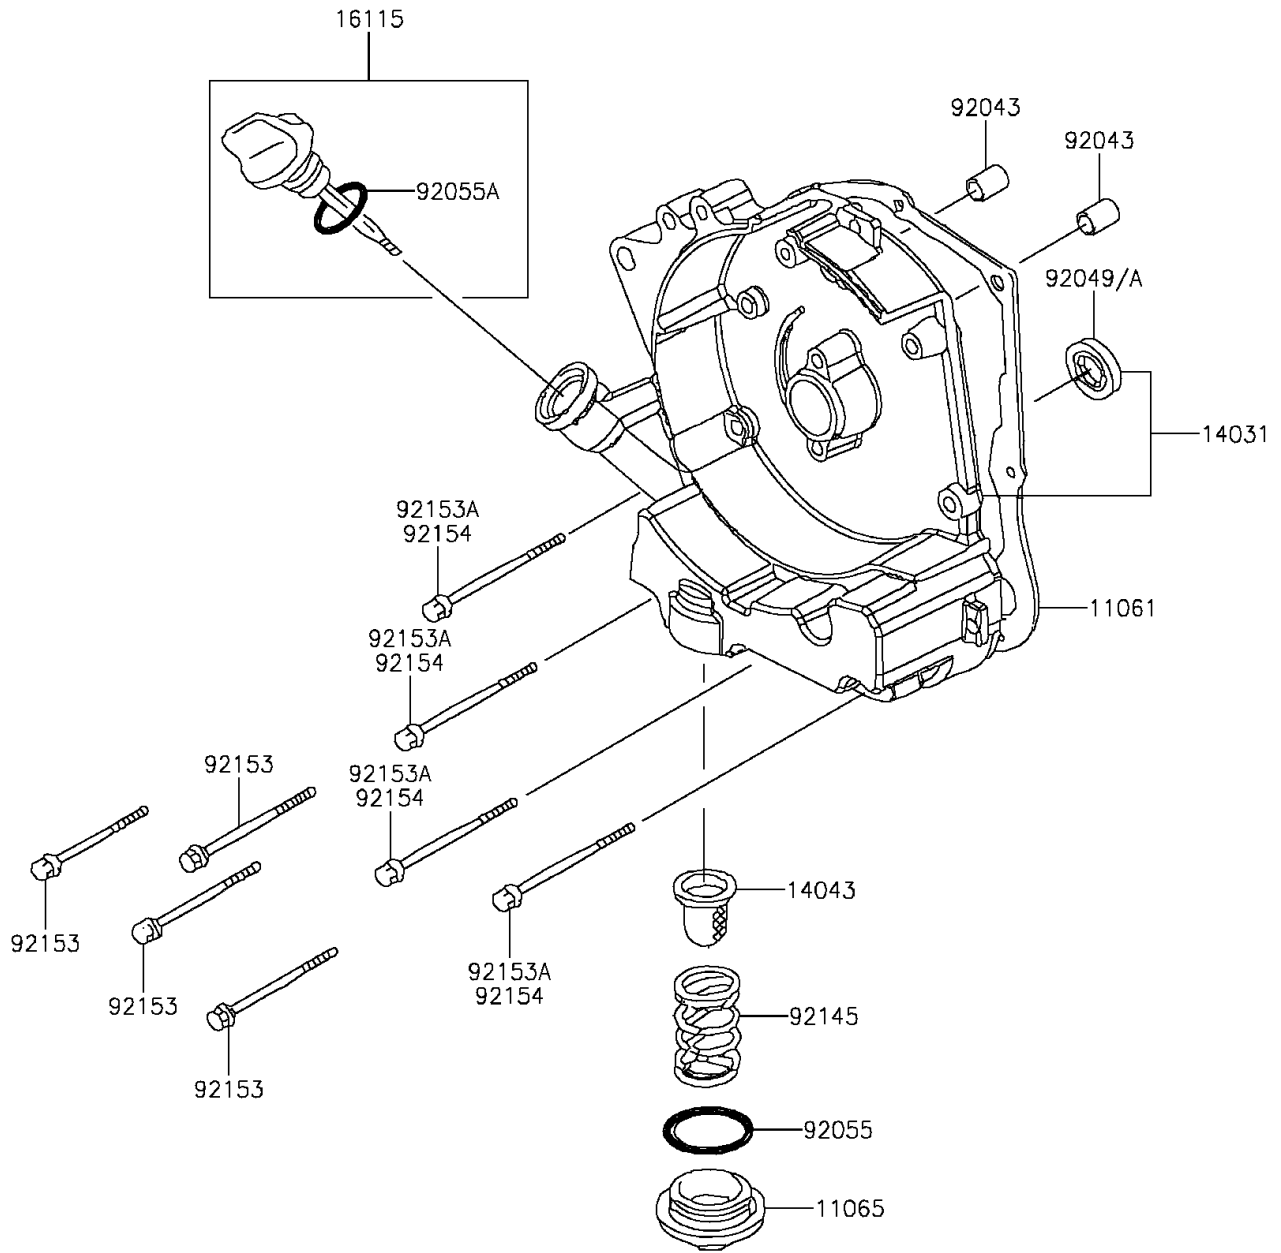

2013 KFX®90 PARTS DIAGRAM

Engine Cover(s)

E1431

2013 KFX®90 PARTS LIST

Engine Cover(s)

ITEM NAME	PART NUMBER	QUANTITY
GASKET,GENERATOR (Ref # 11061)	11061-Y005	1
CAP (Ref # 11065)	11065-Y006	1
COVER-GENERATOR (Ref # 14031)	14031-Y001	1
FILTER,OIL (Ref # 14043)	14043-Y001	1
CAP-OIL FILLER (Ref # 16115)	16115-Y001	1
PIN,8X14 (Ref # 92043)	92043-Y012	2
SEAL-OIL,19.8X30X5 (Ref # 92049)	92049-Y001	1
RING-O,30.8MM (Ref # 92055)	92055-Y005	1
RING-O,18X3 (Ref # 92055A)	92055-Y011	1
SPRING (Ref # 92145)	92145-Y005	1
BOLT,FLANGE,6X85 (Ref # 92153)	92153-Y055	4
BOLT,FLANGE,6X100 (Ref # 92153A)	92153-Y057	4