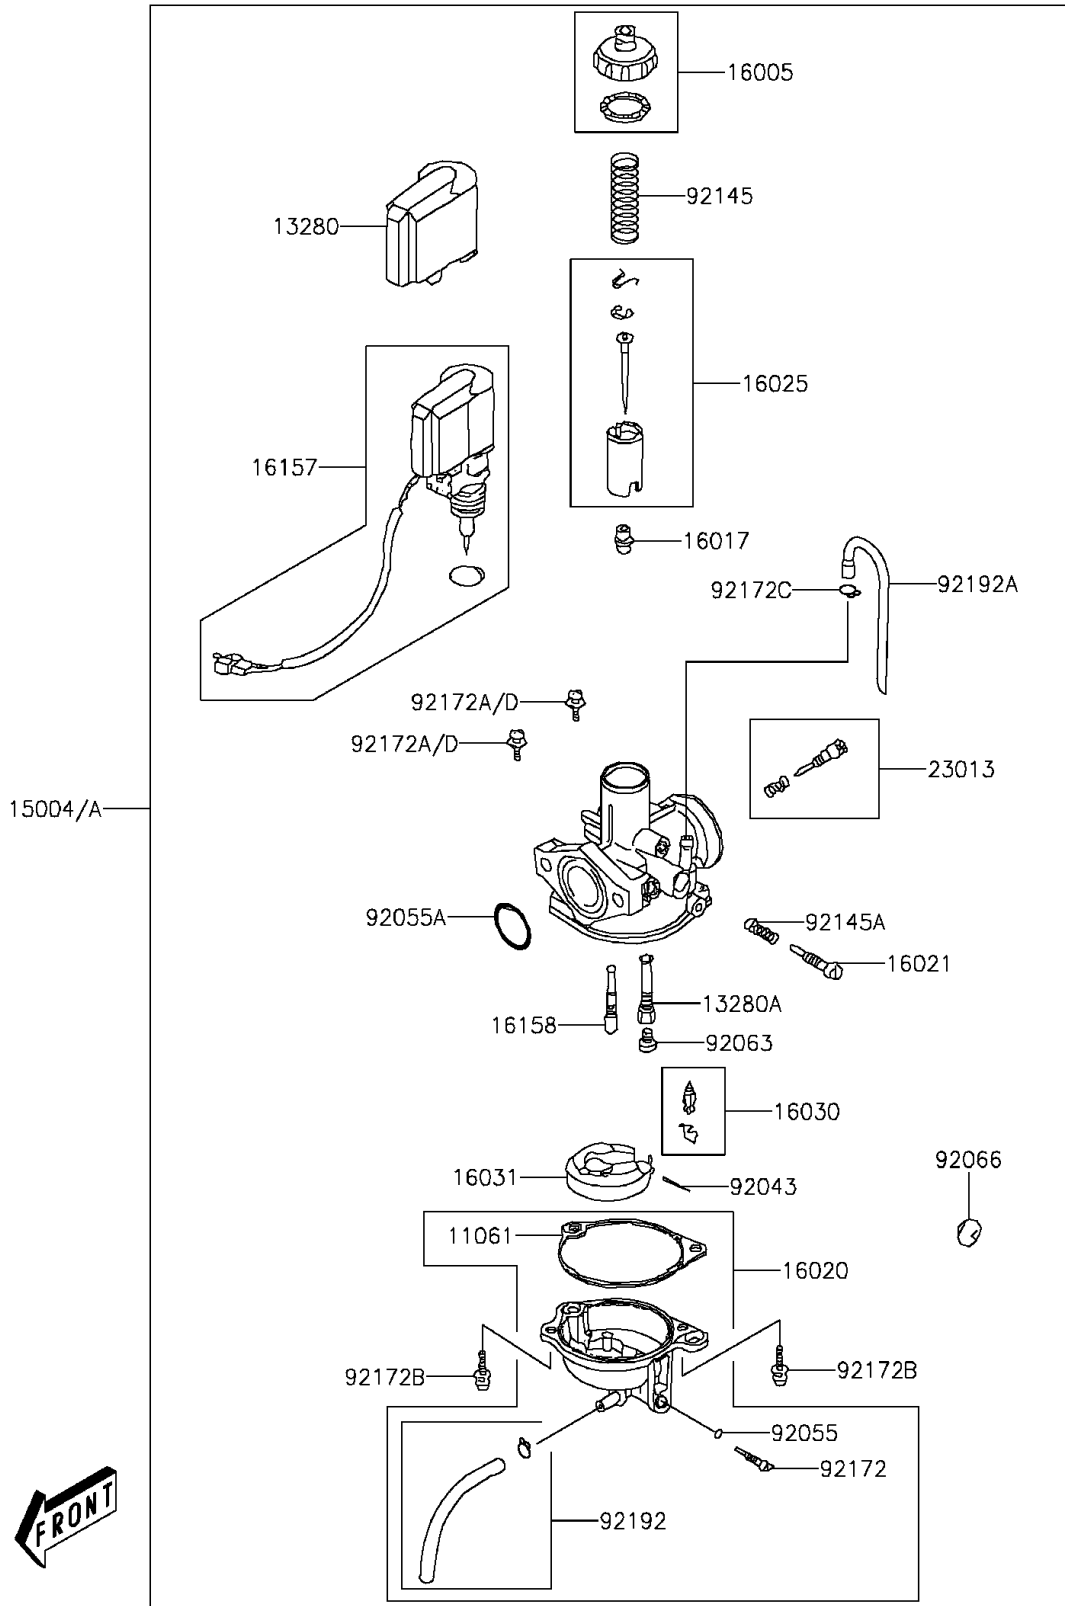

2015 KFX® 90 PARTS DIAGRAM

Carburetor(ADF-AGF)

E1611A

2015 KFX® 90 PARTS LIST

Carburetor(ADF-AGF)

ITEM NAME	PART NUMBER	QUANTITY
GASKET,FLOAT CHAMBER (Ref # 11061)	11061-Y021	1
HOLDER,CAP (Ref # 13280)	13280-Y008	1
HOLDER,NEEDLE JET (Ref # 13280A)	13280-Y012	1
CARBURETOR-ASSY (Ref # 15004A)	15004-Y008	1
TOP-CHAMBER (Ref # 16005)	16005-Y001	1
JET-NEEDLE (Ref # 16017)	16017-Y001	1
CHAMBER-FLOAT (Ref # 16020)	16020-Y001	1
SCREW-THROTTLE STOP (Ref # 16021)	16021-Y001	1
VALVE-THROTTLE (Ref # 16025)	16025-Y004	1
VALVE-FLOAT,ASSY (Ref # 16030)	16030-Y002	1
FLOAT (Ref # 16031)	16031-Y001	1
JET-STARTER (Ref # 16157)	16157-Y001	1
JET-SLOW (Ref # 16158)	16158-Y001	1
SCREW-ASSY,ADJUST (Ref # 23013)	23013-Y001	1
PIN (Ref # 92043)	92043-Y002	1
RING-O (Ref # 92055)	92055-Y001	1
RING-O (Ref # 92055A)	92055-Y016	1
JET-MAIN (Ref # 92063)	92063-Y001	1
PLUG (Ref # 92066)	92066-Y008	1
SPRING (Ref # 92145)	92145-Y002	1
SPRING (Ref # 92145A)	92145-Y004	1
SCREW,DRAIN (Ref # 92172)	92172-Y001	1
SCREW (Ref # 92172B)	92172-Y013	2
CLAMP (Ref # 92172C)	92172-Y023	1
SCREW,4X8 (Ref # 92172D)	92172-Y065	2
TUBE,ASSY (Ref # 92192)	92192-Y006	1
TUBE (Ref # 92192A)	92192-Y011	1