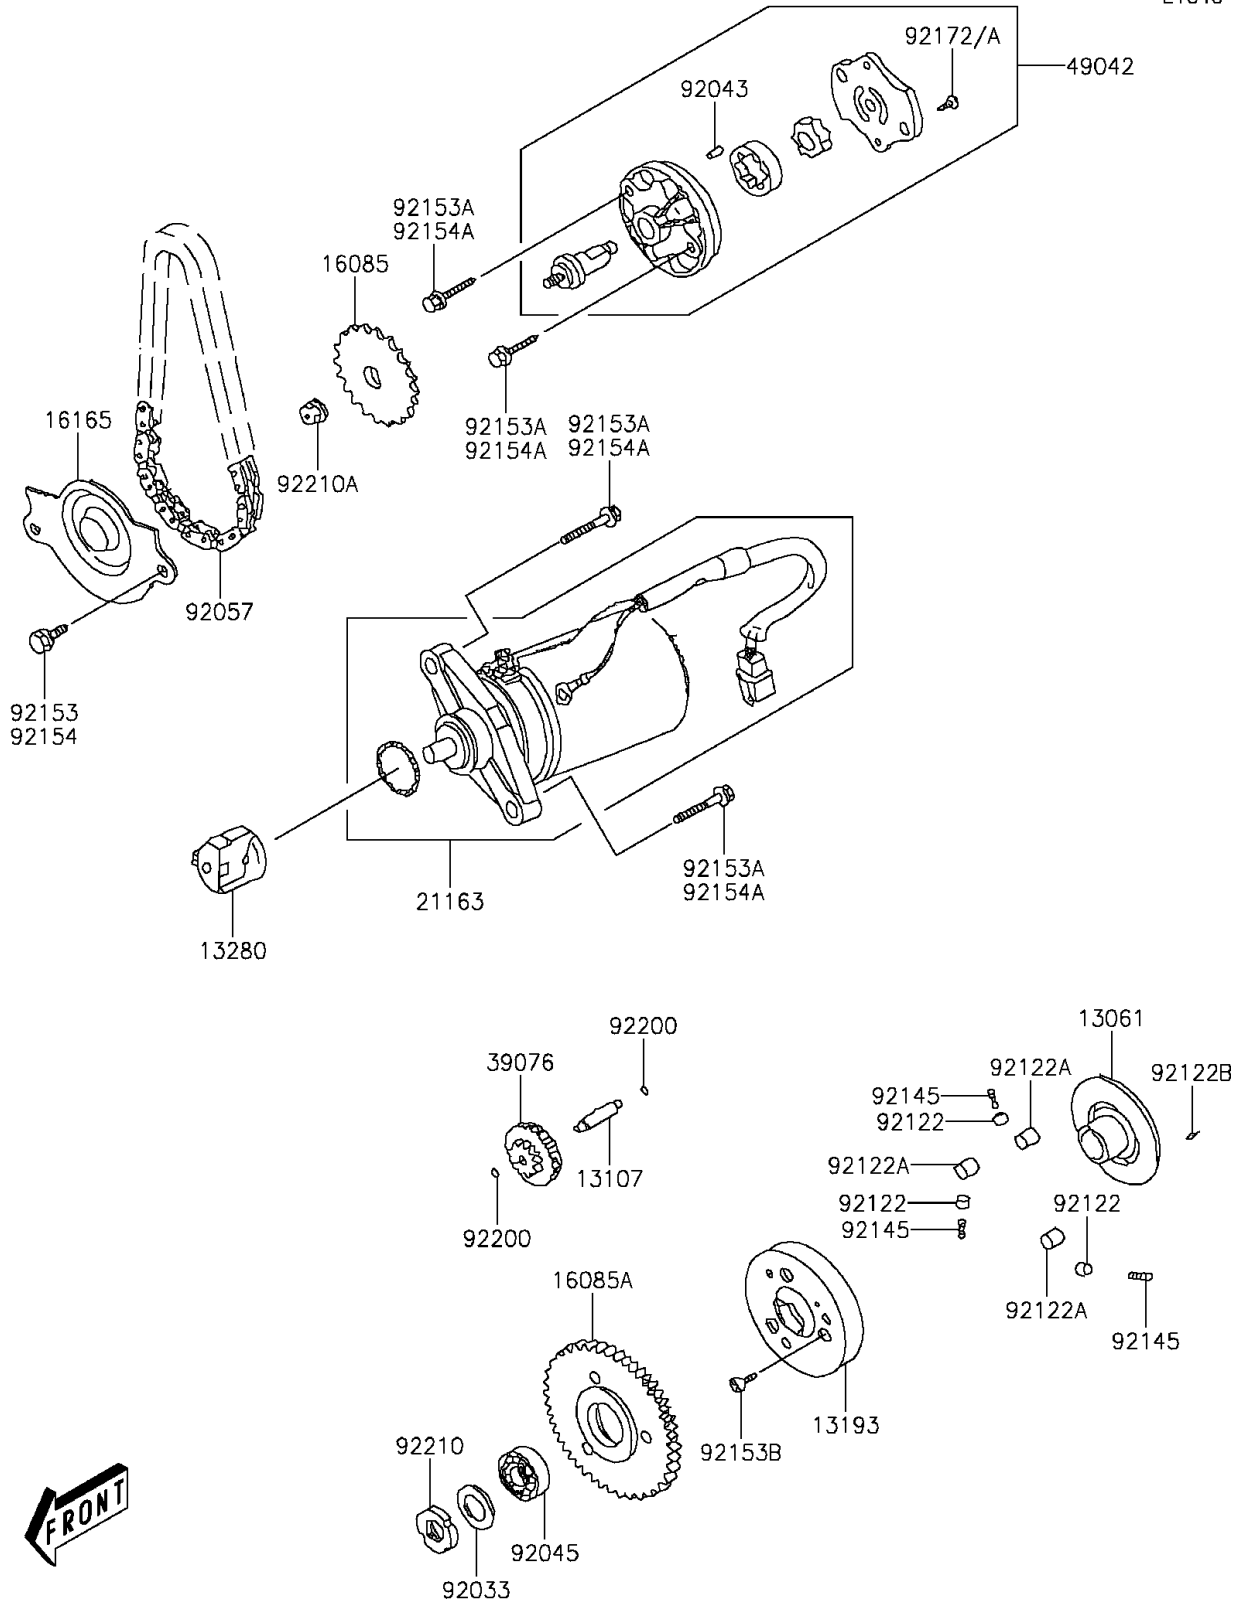

2015 KFX®90 PARTS DIAGRAM

Starter Motor

E1840

2015 KFX®90 PARTS LIST

Starter Motor

ITEM NAME	PART NUMBER	QUANTITY
BOSS,STARTER CLUTCH (Ref # 13061)	13061-Y001	1
SHAFT,STARTER REDUCTION (Ref # 13107)	13107-Y005	1
CLUTCH-ASSY-ONEWAY (Ref # 13193)	13193-Y001	1
HOLDER,STARTER REDUCTION (Ref # 13280)	13280-Y003	1
GEAR,OIL PUMP (Ref # 16085)	16085-Y001	1
GEAR,STARTER (Ref # 16085A)	16085-Y008	1
SEPARATOR,OIL (Ref # 16165)	16165-Y001	1
STARTER-ELECTRIC (Ref # 21163)	21163-Y002	1
LIMITER,STARTER REDUCTION (Ref # 39076)	39076-Y001	1
PUMP-OIL (Ref # 49042)	49042-Y001	1
RING-SNAP (Ref # 92033)	92033-Y008	1
PIN,DOWEL,4X65 (Ref # 92043)	92043-Y015	1
BEARING-BALL,6005LLUC3/L542 (Ref # 92045)	92045-Y012	1
CHAIN,OIL PUMP (Ref # 92057)	92057-Y003	1
ROLLER (Ref # 92122)	92122-Y004	3
ROLLER,10.2X11.5 (Ref # 92122A)	92122-Y005	3
ROLLER,6X10 (Ref # 92122B)	92122-Y006	1
SPRING (Ref # 92145)	92145-Y010	3
BOLT,FLANGE,6X12 (Ref # 92153)	92153-Y046	2
BOLT,FLANGE,6X25 (Ref # 92153A)	92153-Y051	4
BOLT,SOCKET,6X12 (Ref # 92153B)	92153-Y059	3
SCREW,3X10 (Ref # 92172)	92172-Y006	1
WASHER,24X8.5 (Ref # 92200)	92200-Y013	2
NUT,24MM (Ref # 92210)	92210-Y001	1
NUT,6MM (Ref # 92210A)	92210-Y027	1