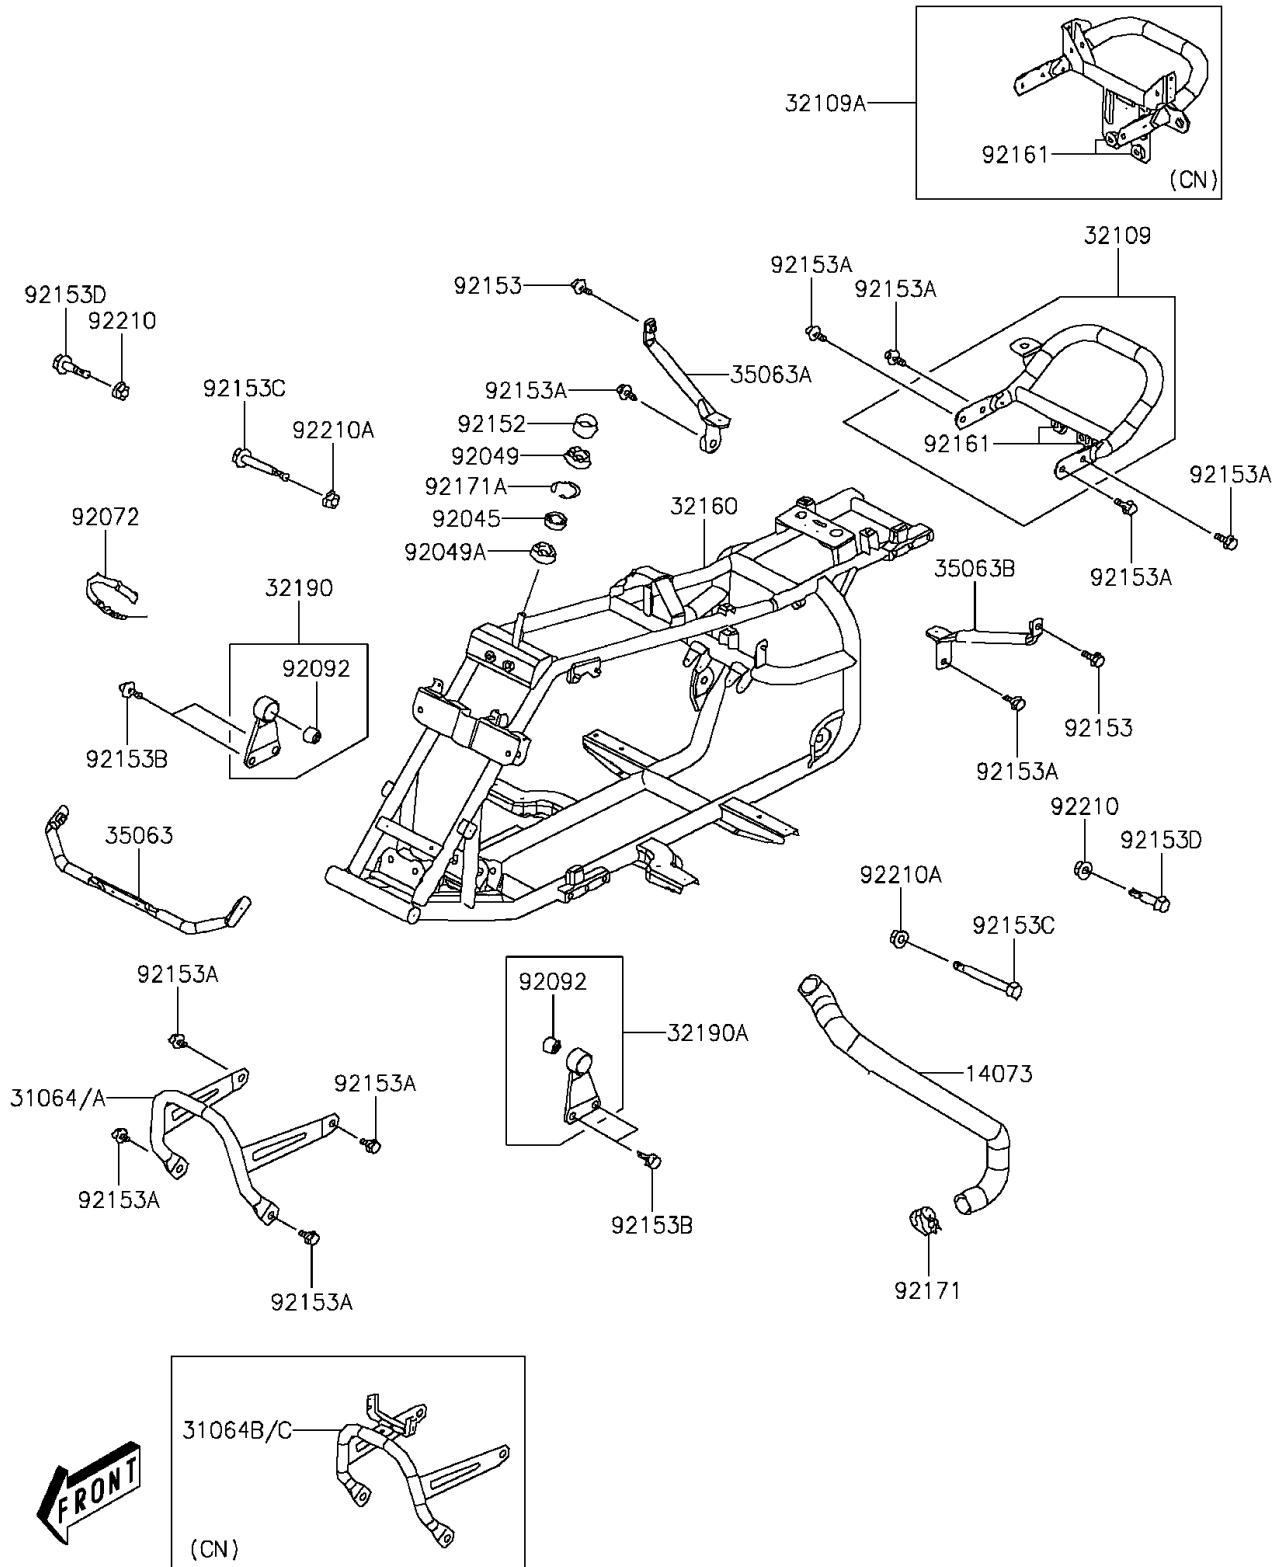

# 2014 KFX®90 PARTS DIAGRAM

Frame

F2120

## 2014 KFX®90 PARTS LIST

### Frame

ITEM NAME	PART NUMBER	QUANTITY
DUCT (Ref # 14073)	14073-Y001	1
PIPE-COMP,FRONT BUMPER,SILVER (Ref # 31064A)	31064-Y001-938	1
PIPE-COMP,FRONT BUMPER,SILVER (Ref # 31064C)	31064-Y002-938	1
GRIP-FRAME,RR (Ref # 32109)	32109-Y002	1
GRIP-FRAME,RR (Ref # 32109A)	32109-Y004	1
FRAME-COMP (Ref # 32160)	32160-Y002	1
BRACKET-ENGINE,RH (Ref # 32190)	32190-Y001	1
BRACKET-ENGINE,LH (Ref # 32190A)	32190-Y002	1
STAY,FR (Ref # 35063)	35063-Y002	1
STAY,REAR FENDER,RH (Ref # 35063A)	35063-Y004	1
STAY,REAR FENDER,LH (Ref # 35063B)	35063-Y005	1
BEARING-BALL,6002 (Ref # 92045)	92045-Y009	1
SEAL-OIL,18X32X7 (Ref # 92049)	92049-Y003	1
SEAL-OIL,22X35X7 (Ref # 92049A)	92049-Y005	1
BAND (Ref # 92072)	92072-Y003	1
BUSHING-RUBBER (Ref # 92092)	92092-Y001	2
COLLAR (Ref # 92152)	92152-Y009	1
BOLT,FLANGE,6X12 (Ref # 92153)	92153-Y023	2
BOLT,FLANGE,8X12 (Ref # 92153A)	92153-Y031	10
BOLT,FLANGE,8X16 (Ref # 92153B)	92153-Y032	4
BOLT,FLANGE,10X70 (Ref # 92153C)	92153-Y043	2
BOLT,FLANGE,8X40 (Ref # 92153D)	92153-Y069	2
DAMPER (Ref # 92161)	92161-Y006	2
CLAMP (Ref # 92171)	92171-Y004	1
CLAMP (Ref # 92171A)	92171-Y009	1
NUT,FLANGE,8MM (Ref # 92210)	92210-Y032	2
NUT,10MM (Ref # 92210A)	92210-Y034	2