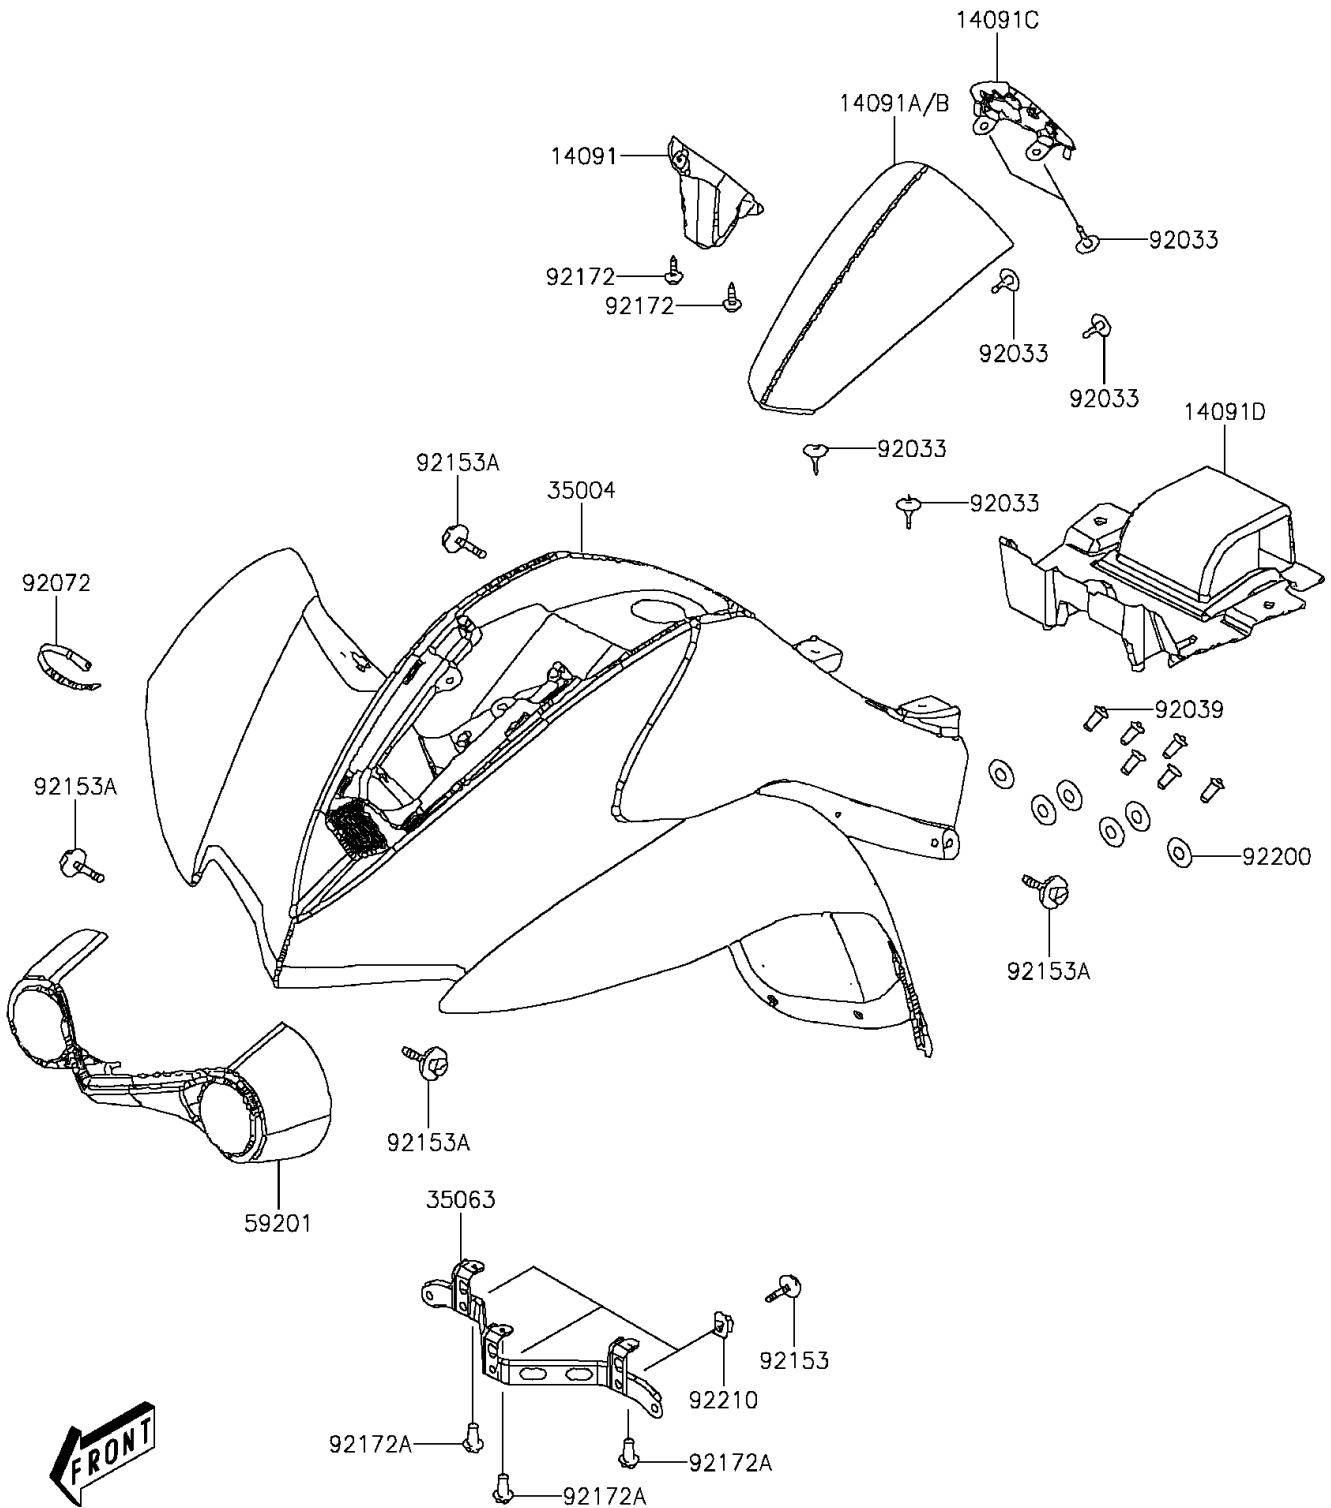

2015 KFX®90 PARTS DIAGRAM

Front Fender(s)

F2171

2015 KFX® 90 PARTS LIST

Front Fender(s)

ITEM NAME	PART NUMBER	QUANTITY
COVER,MAIN SWITCH,BLACK (Ref # 14091)	14091-Y006-933	1
COVER,FRONT,BLACK (Ref # 14091B)	14091-Y007-933	1
COVER,CENTER,BLACK (Ref # 14091C)	14091-Y008-933	1
COVER,INNER,BLACK (Ref # 14091D)	14091-Y013-933	1
FENDER-FRONT,GREEN (Ref # 35004)	35004-Y001-930	1
STAY,FRONT FENDER (Ref # 35063)	35063-Y003	1
BUMPER,FRONT,BLACK (Ref # 59201)	59201-Y001-933	1
RIVET (Ref # 92033)	92033-Y010	6
RIVET,3.2X9.8 (Ref # 92039)	92039-Y001	6
BAND (Ref # 92072)	92072-Y003	1
BOLT,5X16 (Ref # 92153)	92153-Y013	3
BOLT,6X16 (Ref # 92153A)	92153-Y018	4
SCREW,4X12 (Ref # 92172)	92172-Y019	2
SCREW,TAPPING,5X16 (Ref # 92172A)	92172-Y020	3
WASHER,3MM (Ref # 92200)	92200-Y017	6
NUT,5MM (Ref # 92210)	92210-Y016	3