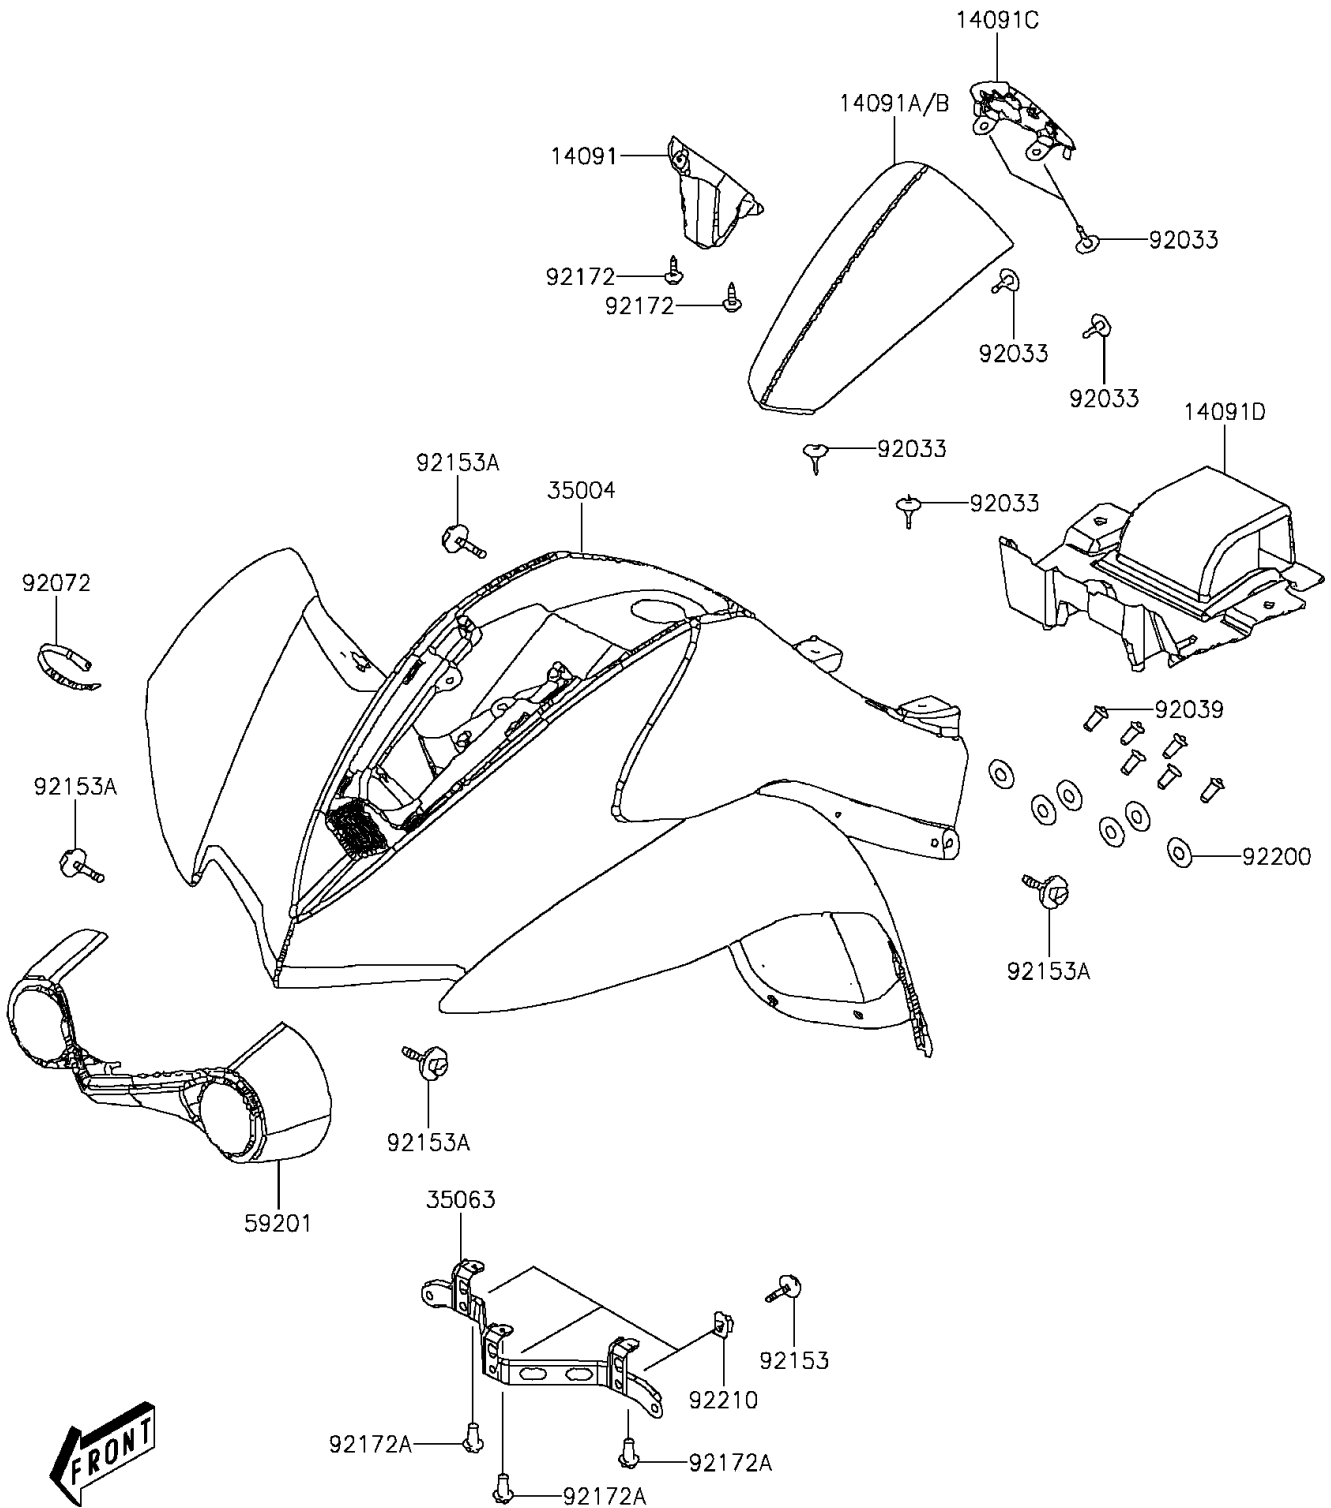

# 2016 KFX®90 PARTS DIAGRAM

Front Fender(s)

F2171

## 2016 KFX®90 PARTS LIST

### Front Fender(s)

ITEM NAME	PART NUMBER	QUANTITY
COVER,MAIN SWITCH,BLACK (Ref # 14091)	14091-Y006-933	1
COVER,FRONT,BLACK (Ref # 14091B)	14091-Y007-933	1
COVER,CENTER,BLACK (Ref # 14091C)	14091-Y008-933	1
COVER,INNER,BLACK (Ref # 14091D)	14091-Y013-933	1
FENDER-FRONT,GREEN (Ref # 35004)	35004-Y001-930	1
STAY,FRONT FENDER (Ref # 35063)	35063-Y003	1
BUMPER,FRONT,BLACK (Ref # 59201)	59201-Y001-933	1
RIVET (Ref # 92033)	92033-Y010	6
RIVET,3.2X9.8 (Ref # 92039)	92039-Y001	6
BAND (Ref # 92072)	92072-Y003	1
BOLT,5X16 (Ref # 92153)	92153-Y013	3
BOLT,6X16 (Ref # 92153A)	92153-Y018	4
SCREW,4X12 (Ref # 92172)	92172-Y019	2
SCREW,TAPPING,5X16 (Ref # 92172A)	92172-Y020	3
WASHER,3MM (Ref # 92200)	92200-Y017	6
NUT,5MM (Ref # 92210)	92210-Y016	3