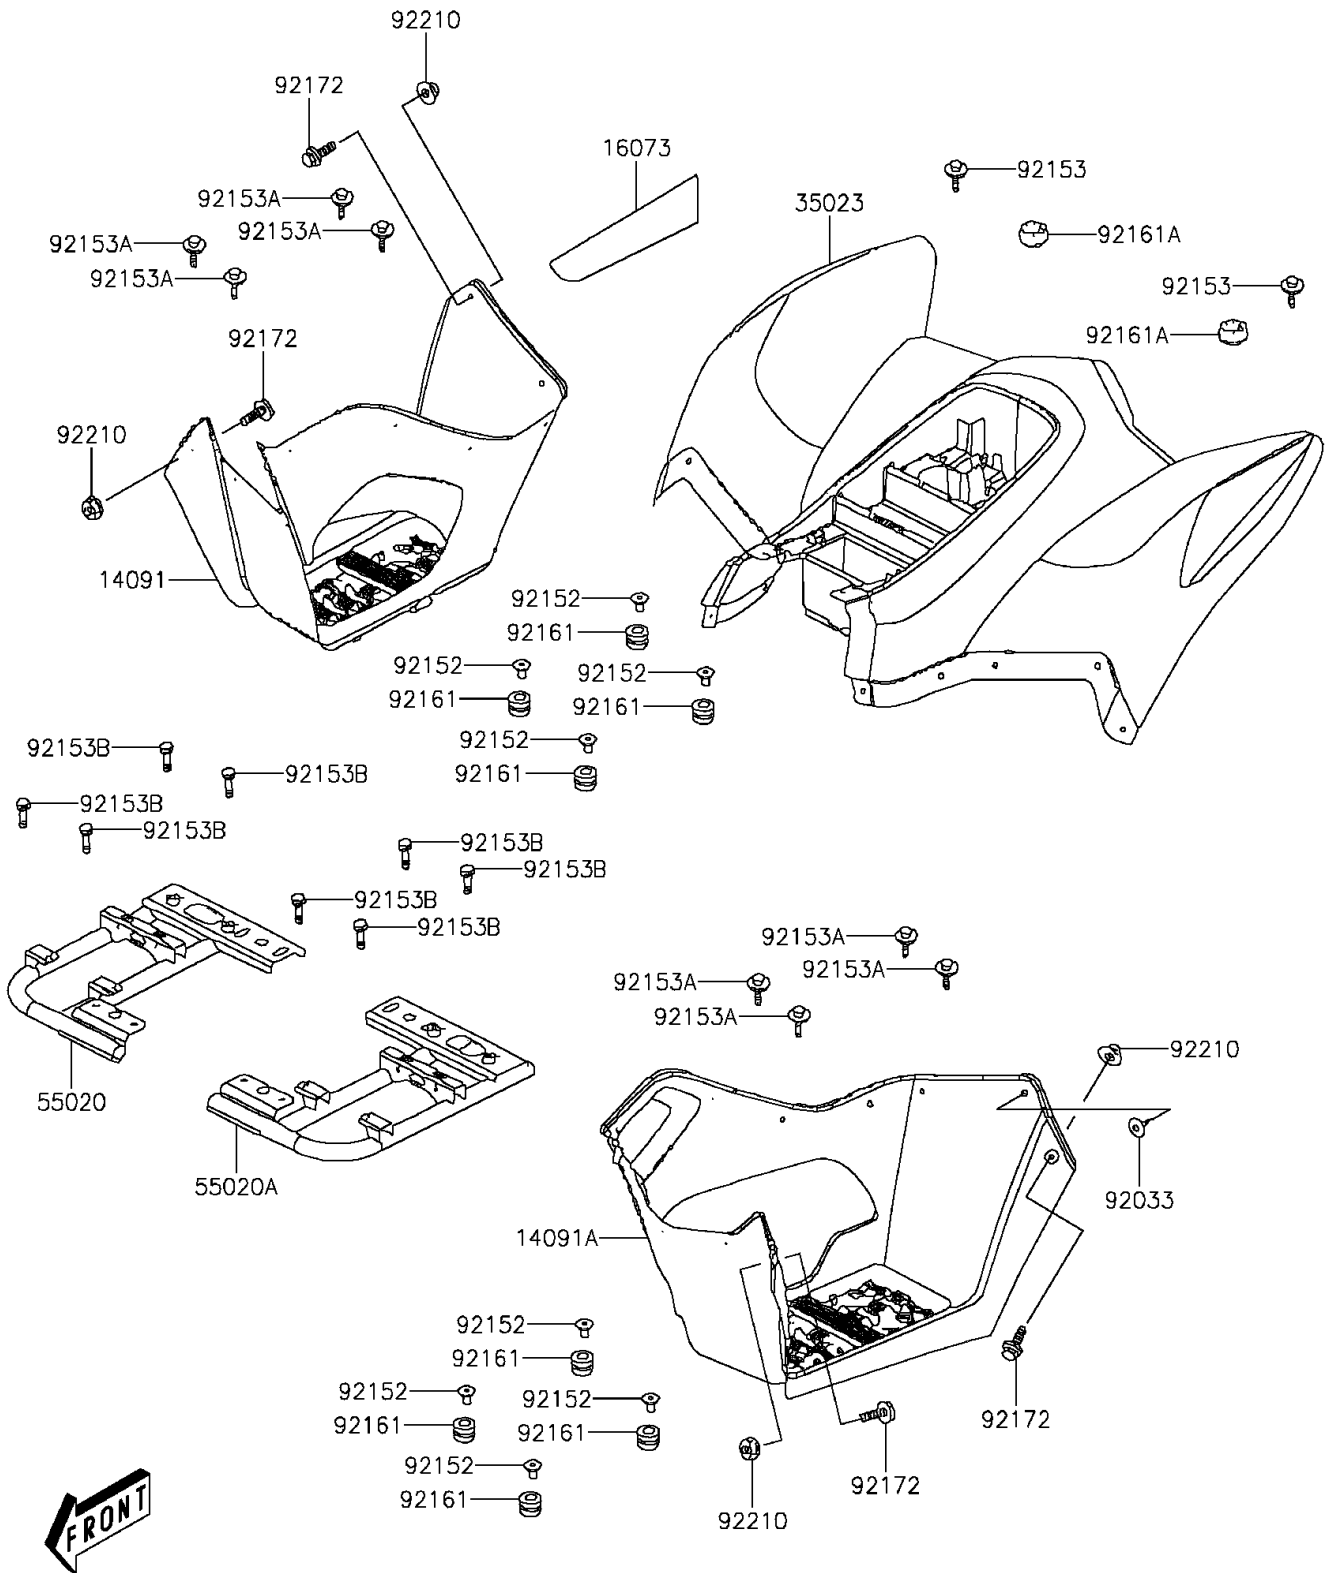

2014 KFX®90 PARTS DIAGRAM

Rear Fender(s)

F2172

2014 KFX®90 PARTS LIST

Rear Fender(s)

ITEM NAME	PART NUMBER	QUANTITY
COVER,SIDE,RH,BLACK (Ref # 14091)	14091-Y009-933	1
COVER,SIDE,LH,BLACK (Ref # 14091A)	14091-Y010-933	1
INSULATOR (Ref # 16073)	16073-Y003	1
FENDER-REAR,GREEN (Ref # 35023)	35023-Y001-930	1
GUARD,SIDE,RH (Ref # 55020)	55020-Y002	1
GUARD,SIDE,LH (Ref # 55020A)	55020-Y003	1
RIVET (Ref # 92033)	92033-Y010	16
COLLAR (Ref # 92152)	92152-Y014	8
BOLT,6X16 (Ref # 92153)	92153-Y018	5
BOLT,6X20 (Ref # 92153A)	92153-Y019	8
BOLT,FLANGE,8X16 (Ref # 92153B)	92153-Y032	8
DAMPER (Ref # 92161)	92161-Y003	8
DAMPER (Ref # 92161A)	92161-Y005	2
SCREW,6X16 (Ref # 92172)	92172-Y004	4
NUT (Ref # 92210)	92210-Y031	4