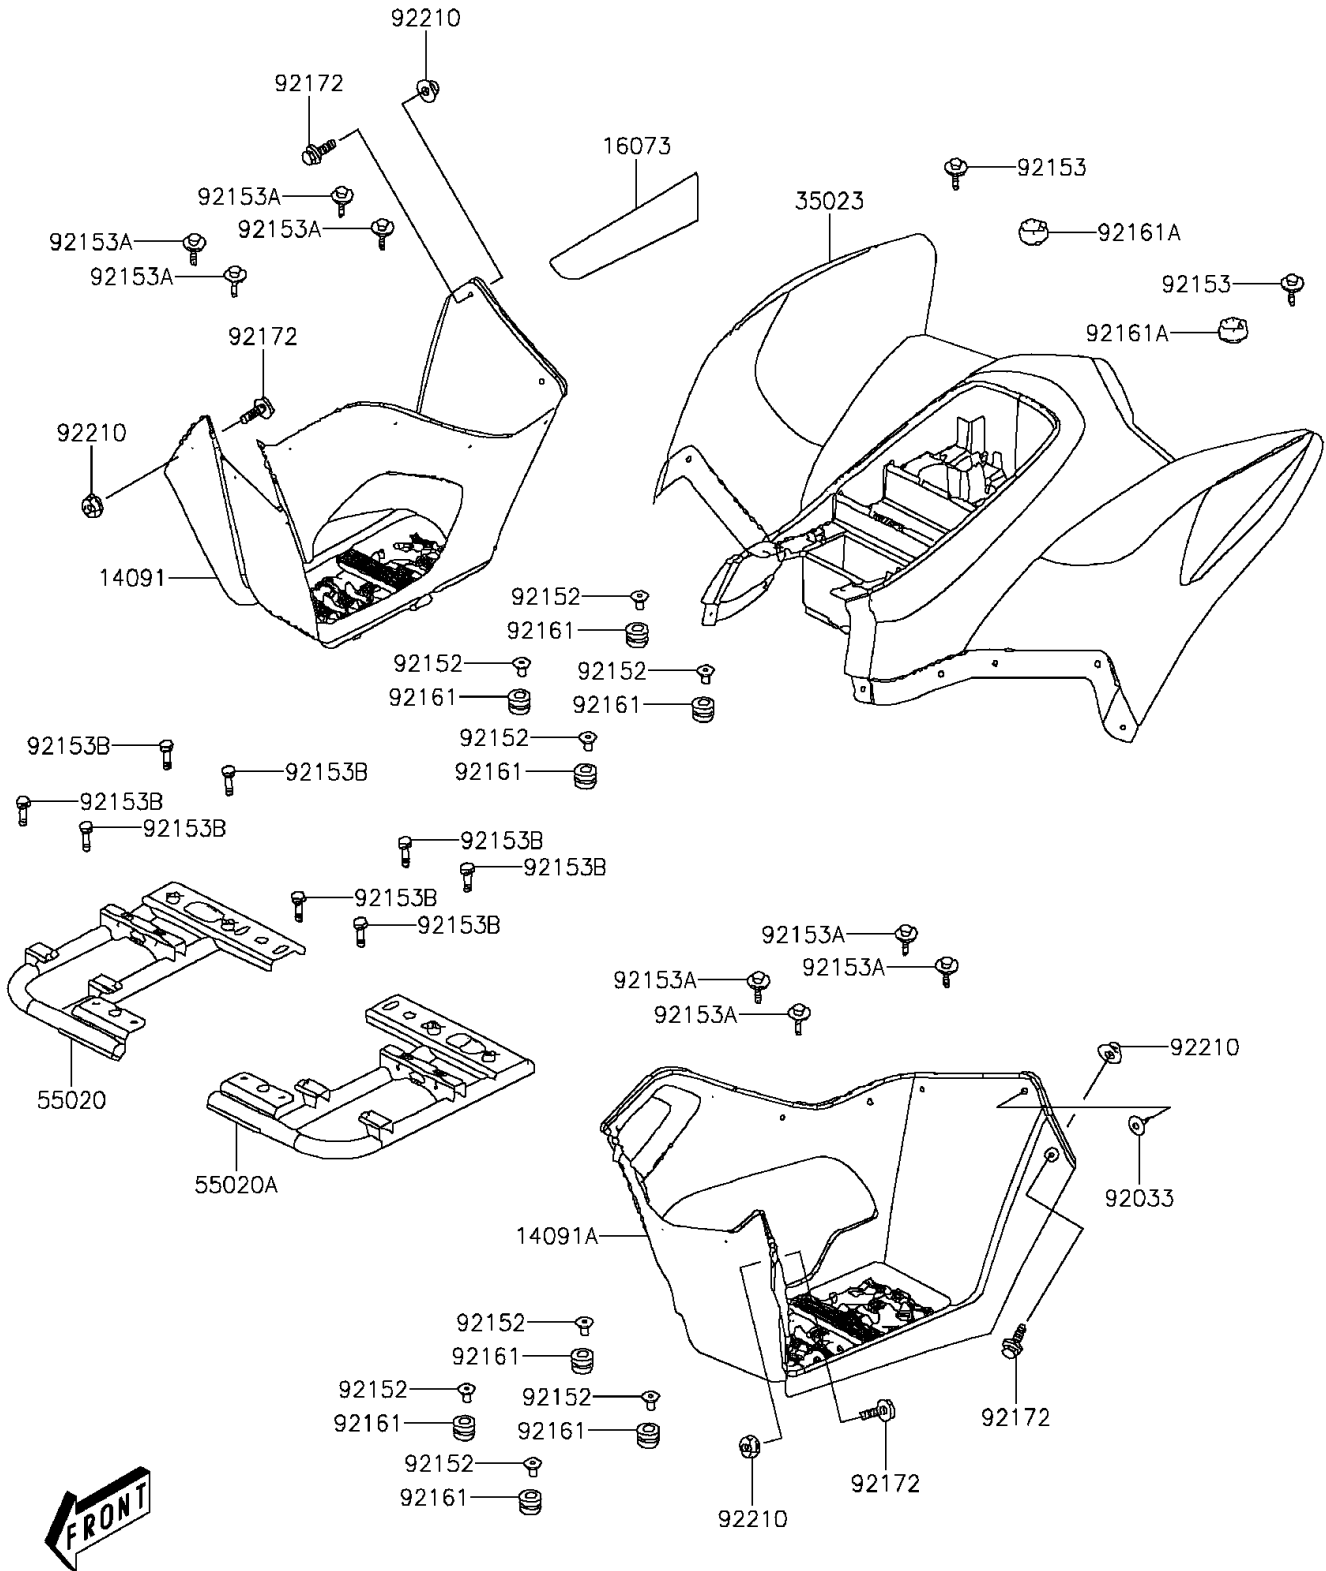

2015 KFX®90 PARTS DIAGRAM

Rear Fender(s)

F2172

2015 KFX®90 PARTS LIST

Rear Fender(s)

ITEM NAME	PART NUMBER	QUANTITY
COVER,SIDE,RH,BLACK (Ref # 14091)	14091-Y009-933	1
COVER,SIDE,LH,BLACK (Ref # 14091A)	14091-Y010-933	1
INSULATOR (Ref # 16073)	16073-Y003	1
FENDER-REAR,GREEN (Ref # 35023)	35023-Y001-930	1
GUARD,SIDE,RH (Ref # 55020)	55020-Y002	1
GUARD,SIDE,LH (Ref # 55020A)	55020-Y003	1
RIVET (Ref # 92033)	92033-Y010	16
COLLAR (Ref # 92152)	92152-Y014	8
BOLT,6X16 (Ref # 92153)	92153-Y018	5
BOLT,6X20 (Ref # 92153A)	92153-Y019	8
BOLT,FLANGE,8X16 (Ref # 92153B)	92153-Y032	8
DAMPER (Ref # 92161)	92161-Y003	8
DAMPER (Ref # 92161A)	92161-Y005	2
SCREW,6X16 (Ref # 92172)	92172-Y004	4
NUT (Ref # 92210)	92210-Y031	4