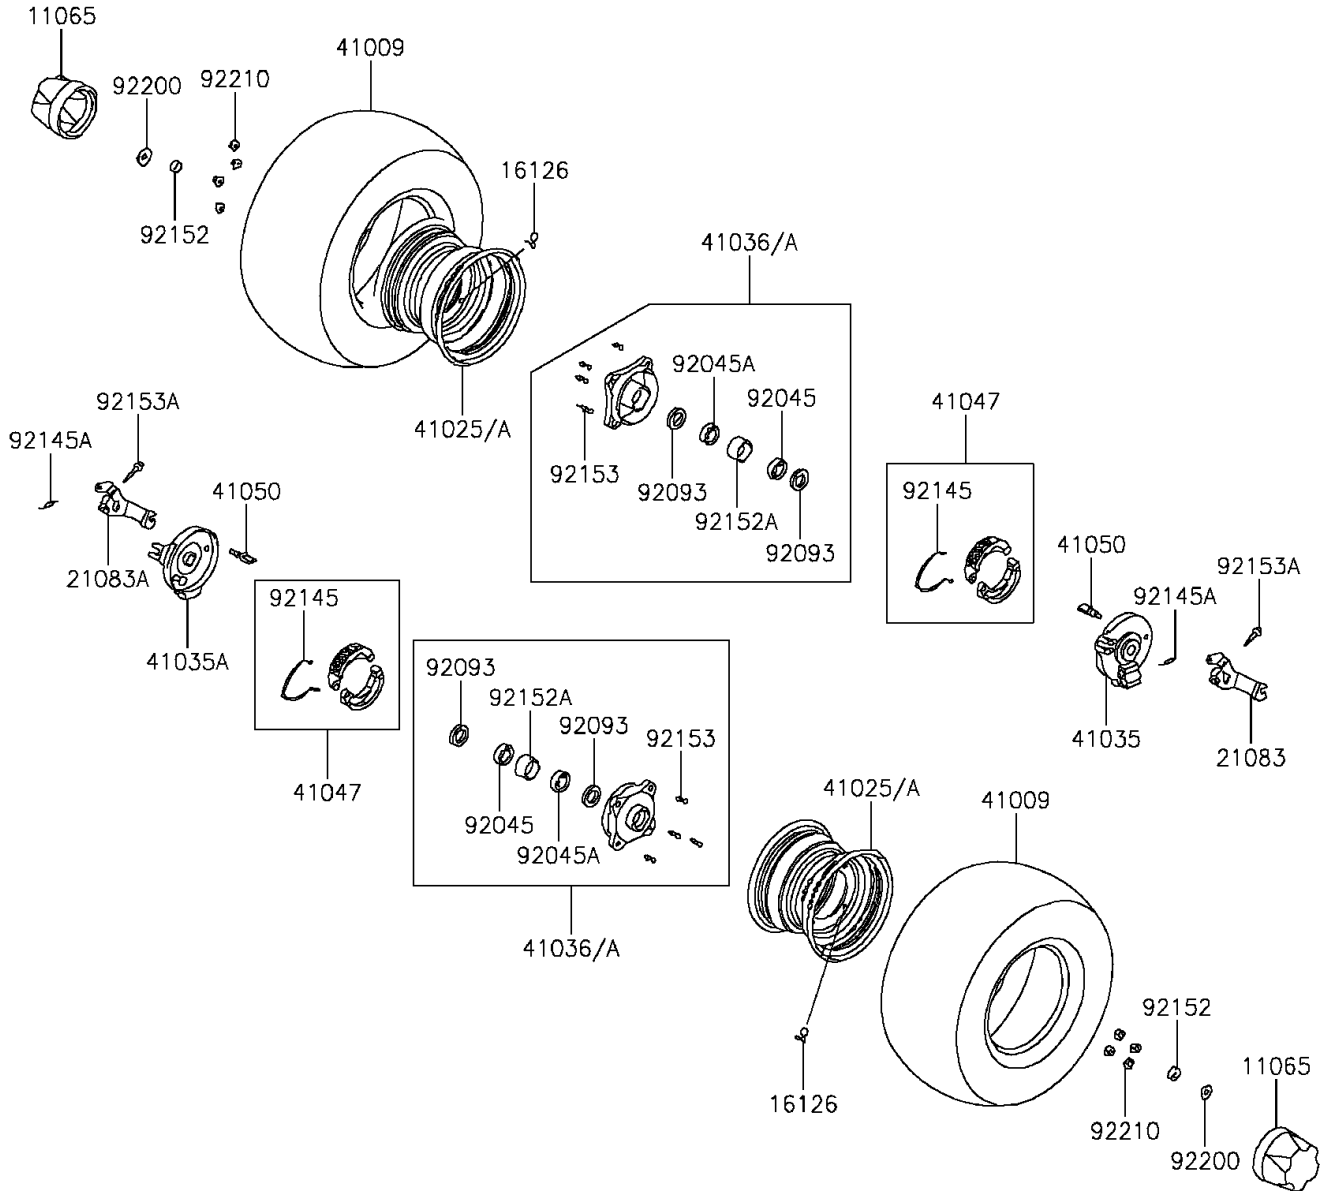

2013 KFX®90 PARTS DIAGRAM

Front Hub

F2230

2013 KFX®90 PARTS LIST

Front Hub

ITEM NAME	PART NUMBER	QUANTITY
CAP,WHEEL (Ref # 11065)	11065-Y002	2
VALVE,RIM (Ref # 16126)	16126-Y001	2
ARM,BRAKE,RH (Ref # 21083)	21083-Y001	1
ARM,BRAKE,LH (Ref # 21083A)	21083-Y002	1
TIRE,FR (Ref # 41009)	41009-Y003	2
RIM,SILVER (Ref # 41025A)	41025-Y003-936	2
PANEL-ASSY-BRAKE,FR,RH,SILVER (Ref # 41035)	41035-Y001-934	1
PANEL-ASSY-BRAKE,FR,LH,SILVER (Ref # 41035A)	41035-Y002-934	1
HUB-ASSY,FR,SILVER (Ref # 41036A)	41036-Y002-936	2
SHOE-ASSY-BRAKE,FR (Ref # 41047)	41047-Y001	2
CAM-BRAKE (Ref # 41050)	41050-Y001	2
BEARING-BALL,6002 (Ref # 92045)	92045-Y010	2
BEARING-BALL,6003 (Ref # 92045A)	92045-Y011	2
SEAL,22X35X7 (Ref # 92093)	92093-Y008	4
SPRING,BRAKE SHOE (Ref # 92145)	92145-Y013	2
SPRING,RETURN (Ref # 92145A)	92145-Y014	2
COLLAR (Ref # 92152)	92152-Y008	2
COLLAR (Ref # 92152A)	92152-Y009	2
BOLT,STUD,10X17 (Ref # 92153)	92153-Y017	8
BOLT,FLANGE,5X24 (Ref # 92153A)	92153-Y021	2
WASHER,12MM (Ref # 92200)	92200-Y011	2
NUT,10MM (Ref # 92210)	92210-Y010	8