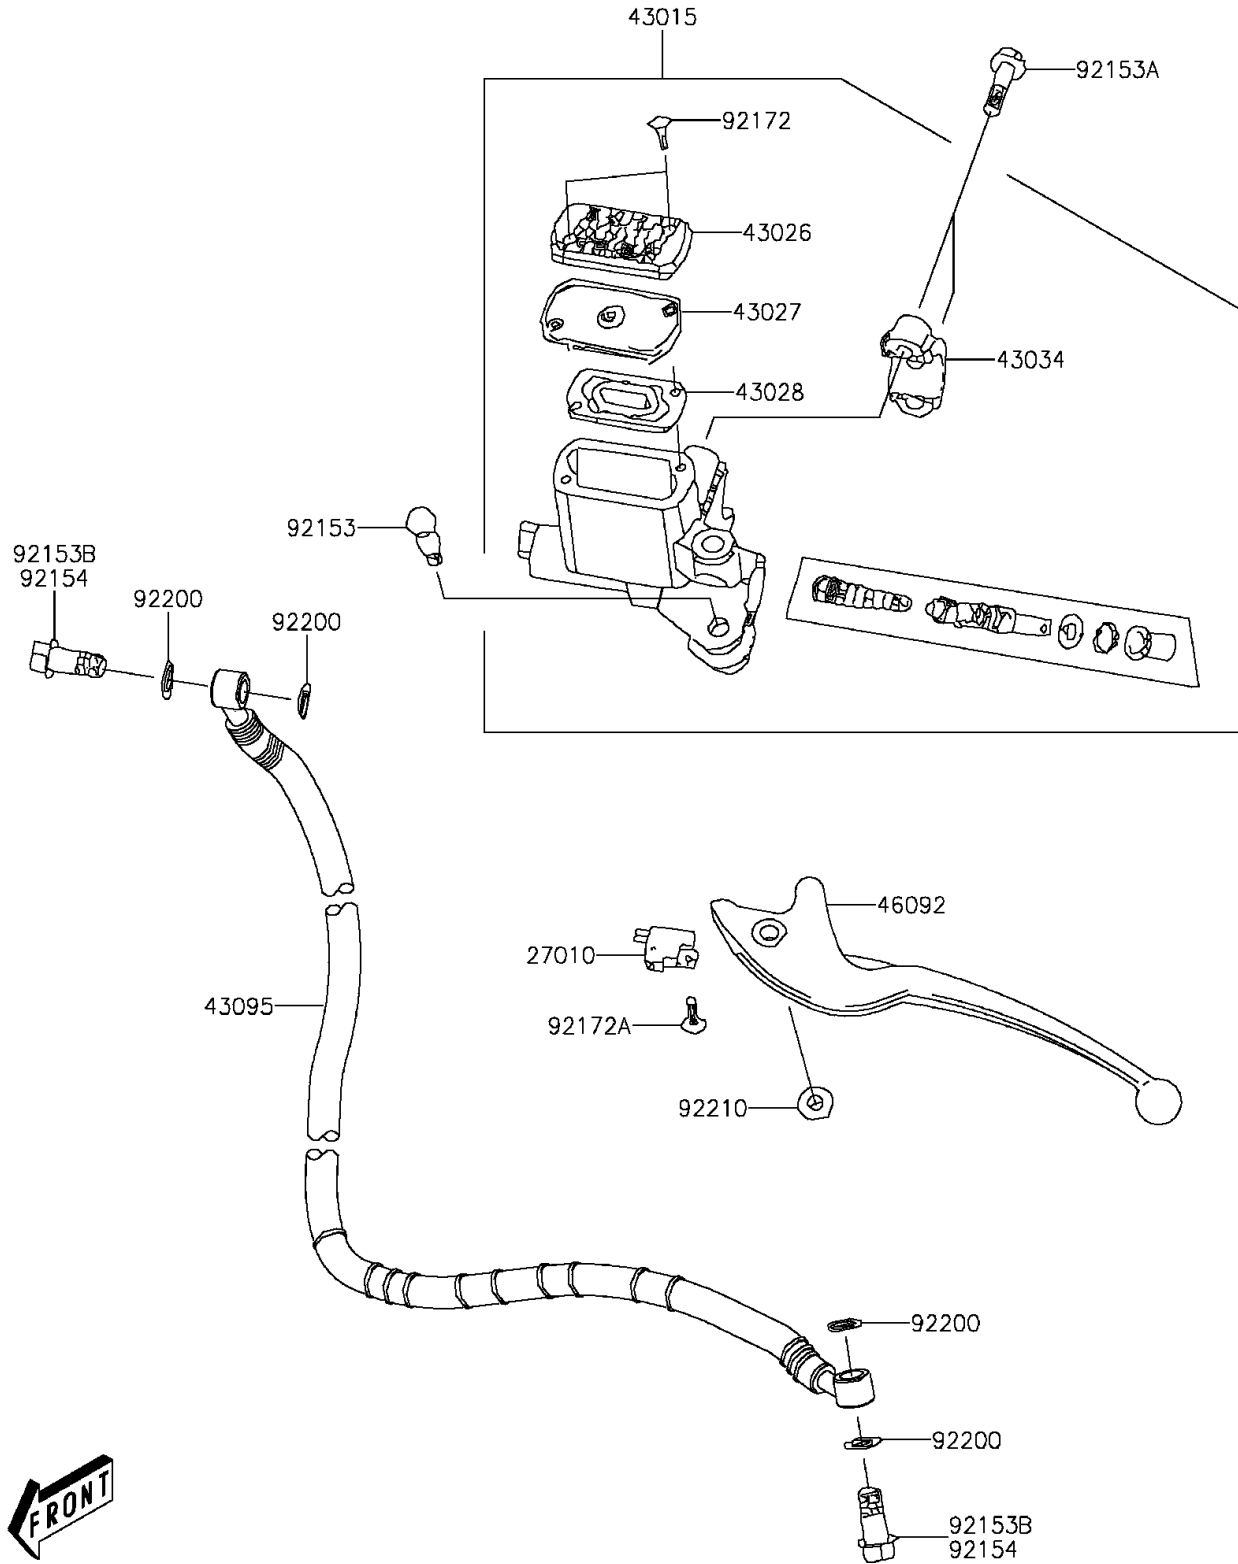

2014 KFX®90 PARTS DIAGRAM

Front Master Cylinder

F2291

2014 KFX®90 PARTS LIST

Front Master Cylinder

ITEM NAME	PART NUMBER	QUANTITY
SWITCH,STOP (Ref # 27010)	27010-Y004	1
CYLINDER-ASSY-MASTER (Ref # 43015)	43015-Y001	1
CAP-BRAKE (Ref # 43026)	43026-Y001	1
PLATE-DIAPHRAGM (Ref # 43027)	43027-Y001	1
DIAPHRAGM (Ref # 43028)	43028-Y001	1
HOLDER-BRAKE,MASTER CYLINDER (Ref # 43034)	43034-Y002	1
HOSE-BRAKE (Ref # 43095)	43095-Y001	1
LEVER-GRIP,LH (Ref # 46092)	46092-Y003	1
BOLT (Ref # 92153)	92153-Y008	1
BOLT,SOCKET,6X23 (Ref # 92153A)	92153-Y010	2
BOLT,10X22 (Ref # 92153B)	92153-Y062	2
SCREW,4X12 (Ref # 92172)	92172-Y011	2
SCREW,4X12 (Ref # 92172A)	92172-Y014	1
WASHER (Ref # 92200)	92200-Y015	4
NUT,6MM (Ref # 92210)	92210-Y026	1