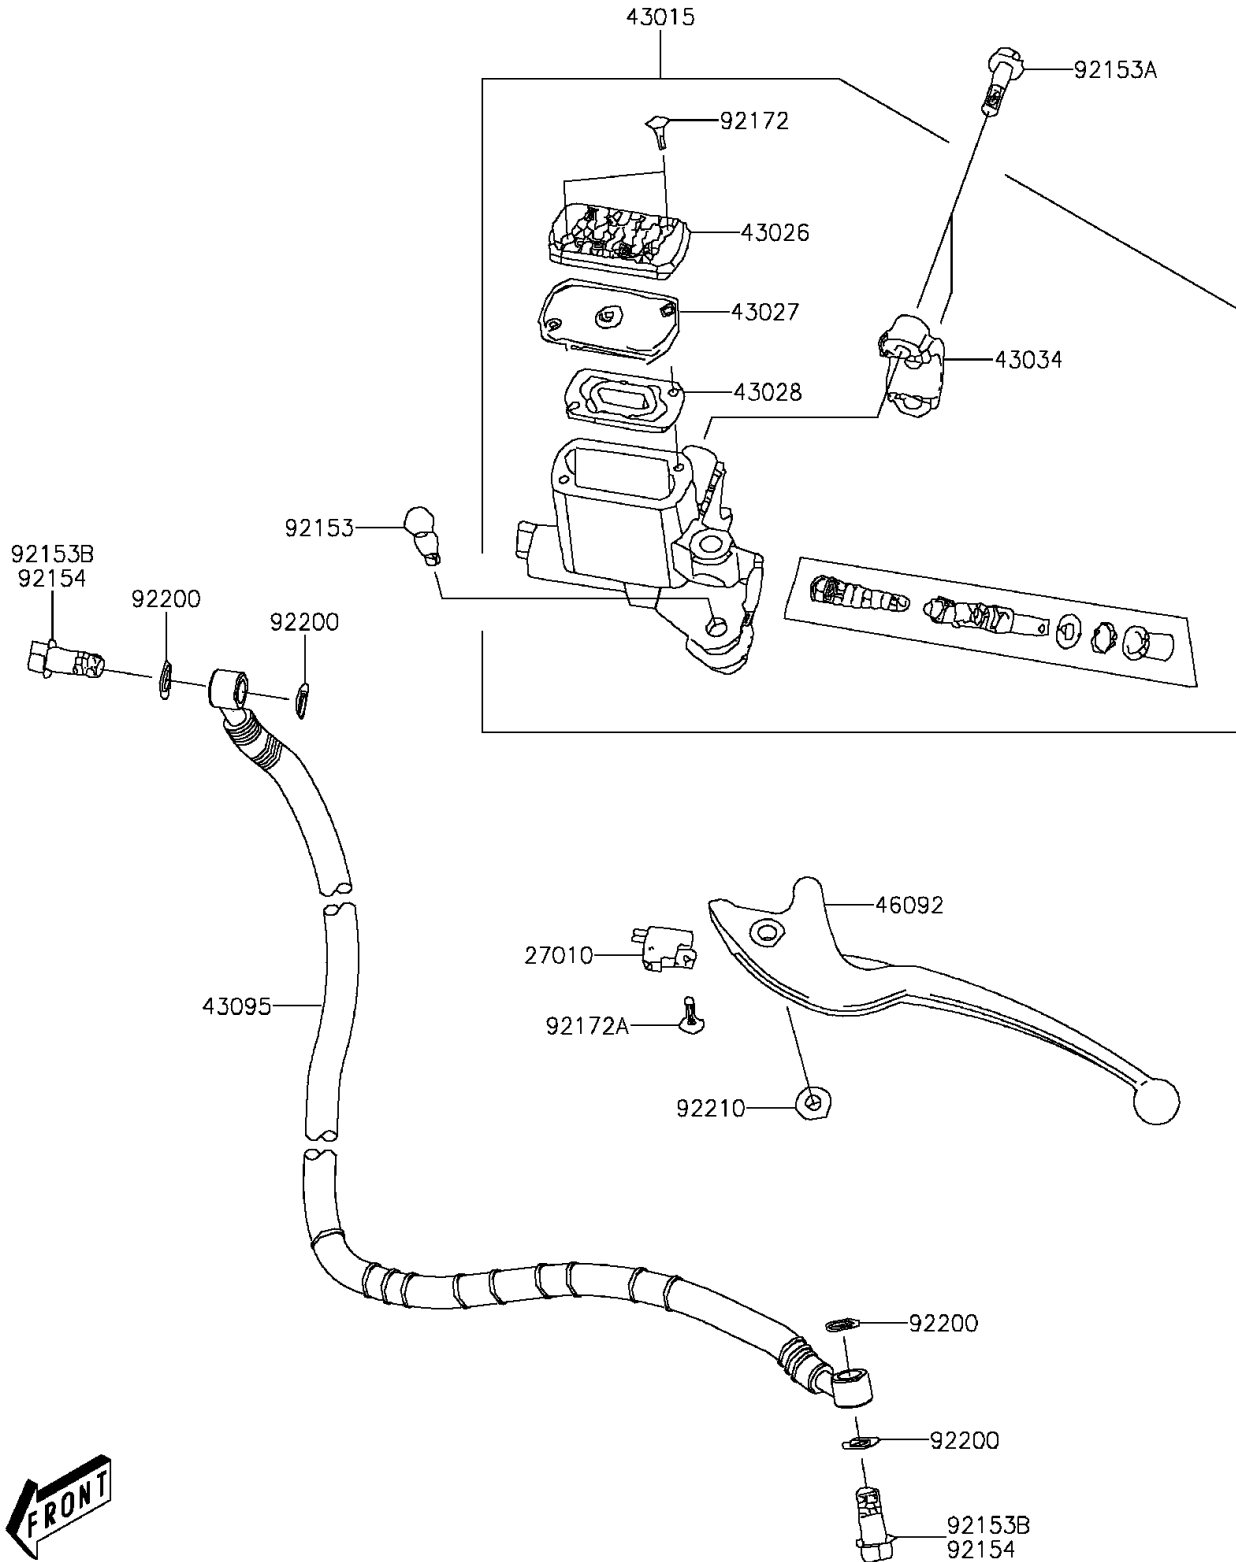

2015 KFX®90 PARTS DIAGRAM

Front Master Cylinder

F2291

2015 KFX® 90 PARTS LIST

Front Master Cylinder

ITEM NAME	PART NUMBER	QUANTITY
SWITCH,STOP (Ref # 27010)	27010-Y004	1
CYLINDER-ASSY-MASTER (Ref # 43015)	43015-Y001	1
CAP-BRAKE (Ref # 43026)	43026-Y001	1
PLATE-DIAPHRAGM (Ref # 43027)	43027-Y001	1
DIAPHRAGM (Ref # 43028)	43028-Y001	1
HOLDER-BRAKE,MASTER CYLINDER (Ref # 43034)	43034-Y002	1
HOSE-BRAKE (Ref # 43095)	43095-Y001	1
LEVER-GRIP,LH (Ref # 46092)	46092-Y003	1
BOLT (Ref # 92153)	92153-Y008	1
BOLT,SOCKET,6X23 (Ref # 92153A)	92153-Y010	2
BOLT,10X22 (Ref # 92153B)	92153-Y062	2
SCREW,4X12 (Ref # 92172)	92172-Y011	2
SCREW,4X12 (Ref # 92172A)	92172-Y014	1
WASHER (Ref # 92200)	92200-Y015	4
NUT,6MM (Ref # 92210)	92210-Y026	1