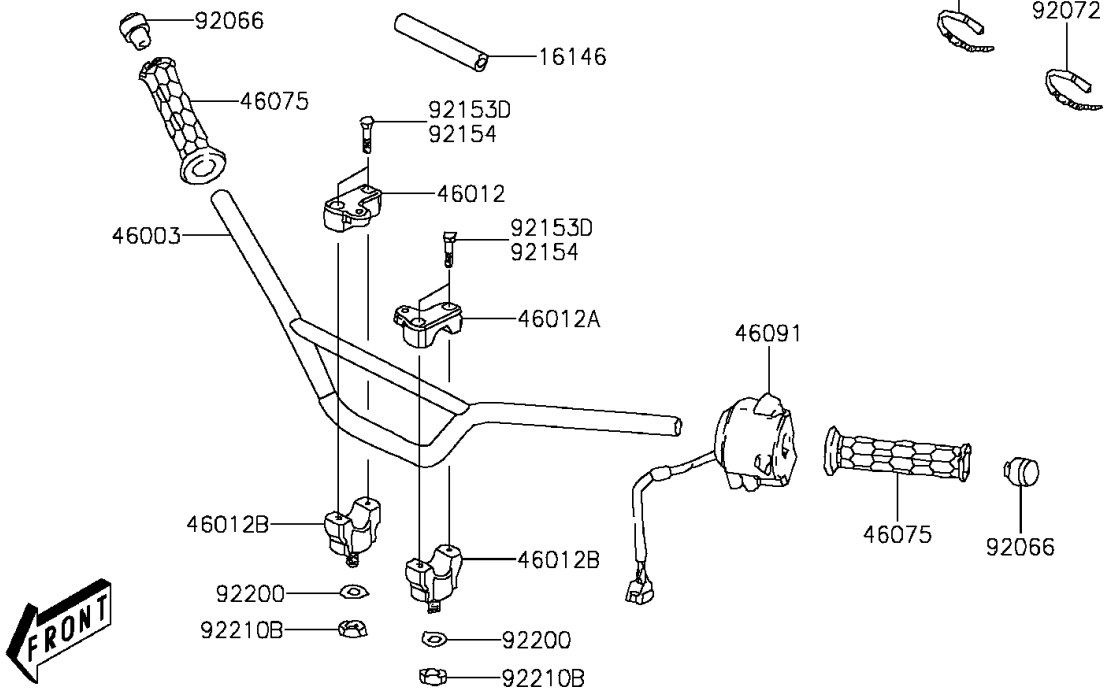

2016 KFX®90 PARTS DIAGRAM

Handlebar

F2310

2016 KFX®90 PARTS LIST

Handlebar

ITEM NAME	PART NUMBER	QUANTITY
BRACKET (Ref # 11054)	11054-Y001	1
GASKET (Ref # 11061)	11061-Y017	1
PLATE (Ref # 13271)	13271-Y008	1
PLATE,CHOKE (Ref # 13272)	13272-Y002	1
COVER-ASSY,HANDLE (Ref # 16146)	16146-Y001	1
SWITCH,STOP (Ref # 27010)	27010-Y003	1
STOPPER (Ref # 32085)	32085-Y001	1
CASE,LWR (Ref # 32099)	32099-Y002	1
CASE,UPP (Ref # 32099A)	32099-Y003	1
HANDLE (Ref # 46003)	46003-Y001	1
HOLDER-HANDLE,UPP,RH (Ref # 46012)	46012-Y001	1
HOLDER-HANDLE,UPP,LH (Ref # 46012A)	46012-Y002	1
HOLDER-HANDLE,LWR (Ref # 46012B)	46012-Y003	2
GRIP,HANDLE (Ref # 46075)	46075-Y002	2
LEVER-ASSY-GRIP,RH (Ref # 46076)	46076-Y001	1
HOUSING-ASSY-CONTROL,LH (Ref # 46091)	46091-Y001	1
LEVER-GRIP,CHOKE (Ref # 46092)	46092-Y001	1
LEVER-GRIP,RH (Ref # 46092A)	46092-Y002	1
CABLE-BRAKE,FR (Ref # 54005)	54005-Y001	2
CABLE-THROTTLE (Ref # 54012)	54012-Y001	1
SPACER (Ref # 92026)	92026-Y007	1
PLUG (Ref # 92066)	92066-Y002	2
BAND (Ref # 92072)	92072-Y001	2
SPRING,RETURN (Ref # 92145)	92145-Y020	1
SPRING (Ref # 92145A)	92145-Y021	1
COLLAR (Ref # 92152)	92152-Y012	1
BOLT (Ref # 92153)	92153-Y002	2
BOLT,6X22 (Ref # 92153A)	92153-Y009	1
BOLT,FLANGE,6X16 (Ref # 92153B)	92153-Y025	1

2016 KFX®90 PARTS LIST

Handlebar

ITEM NAME	PART NUMBER	QUANTITY
BOLT,SOCKET,6X20 (Ref # 92153C)	92153-Y060	1
BOLT (Ref # 92153E)	92153-Y071	1
BOLT,SOCKET,6X25 (Ref # 92154)	92154-Y146	4
SCREW,PAN,3X8 (Ref # 92172)	92172-Y005	1
SCREW,PAN,4X16 (Ref # 92172A)	92172-Y008	2
SCREW,PAN,5X22 (Ref # 92172C)	92172-Y069	1
WASHER,10MM (Ref # 92200)	92200-Y020	2
WASHER (Ref # 92200A)	92200-Y022	1
NUT,6MM (Ref # 92210)	92210-Y008	1
NUT (Ref # 92210A)	92210-Y015	2
NUT,10MM (Ref # 92210B)	92210-Y034	2
NUT,HEX,5MM (Ref # 92210C)	92210-Y057	1