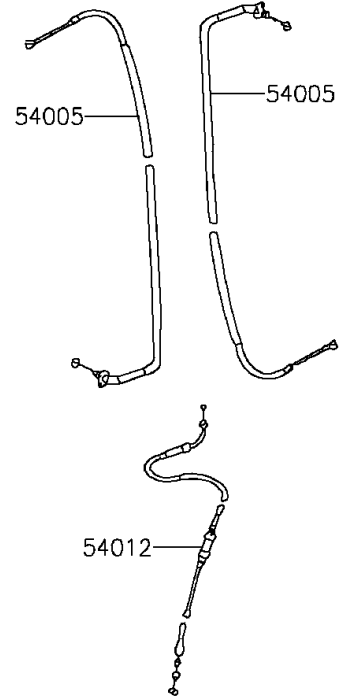

2016 KFX®90 PARTS DIAGRAM

Handlebar

F2310

2016 KFX®90 PARTS LIST

Handlebar

ITEM NAME	PART NUMBER	QUANTITY
BRACKET (Ref # 11054)	11054-Y001	1
GASKET (Ref # 11061)	11061-Y017	1
PLATE (Ref # 13271)	13271-Y008	1
PLATE,CHOKE (Ref # 13272)	13272-Y002	1
COVER-ASSY,HANDLE (Ref # 16146)	16146-Y001	1
SWITCH,STOP (Ref # 27010)	27010-Y003	1
STOPPER (Ref # 32085)	32085-Y001	1
CASE,LWR (Ref # 32099)	32099-Y002	1
CASE,UPP (Ref # 32099A)	32099-Y003	1
HANDLE (Ref # 46003)	46003-Y001	1
HOLDER-HANDLE,UPP,RH (Ref # 46012)	46012-Y001	1
HOLDER-HANDLE,UPP,LH (Ref # 46012A)	46012-Y002	1
HOLDER-HANDLE,LWR (Ref # 46012B)	46012-Y003	2
GRIP,HANDLE (Ref # 46075)	46075-Y002	2
LEVER-ASSY-GRIP,RH (Ref # 46076)	46076-Y001	1
HOUSING-ASSY-CONTROL,LH (Ref # 46091)	46091-Y001	1
LEVER-GRIP,CHOKE (Ref # 46092)	46092-Y001	1
LEVER-GRIP,RH (Ref # 46092A)	46092-Y002	1
CABLE-BRAKE,FR (Ref # 54005)	54005-Y001	2
CABLE-THROTTLE (Ref # 54012)	54012-Y001	1
SPACER (Ref # 92026)	92026-Y007	1
PLUG (Ref # 92066)	92066-Y002	2
BAND (Ref # 92072)	92072-Y001	2
SPRING,RETURN (Ref # 92145)	92145-Y020	1
SPRING (Ref # 92145A)	92145-Y021	1
COLLAR (Ref # 92152)	92152-Y012	1
BOLT (Ref # 92153)	92153-Y002	2
BOLT,6X22 (Ref # 92153A)	92153-Y009	1
BOLT,FLANGE,6X16 (Ref # 92153B)	92153-Y025	1

2016 KFX®90 PARTS LIST

Handlebar

ITEM NAME	PART NUMBER	QUANTITY
BOLT,SOCKET,6X20 (Ref # 92153C)	92153-Y060	1
BOLT (Ref # 92153E)	92153-Y071	1
BOLT,SOCKET,6X25 (Ref # 92154)	92154-Y146	4
SCREW,PAN,3X8 (Ref # 92172)	92172-Y005	1
SCREW,PAN,4X16 (Ref # 92172A)	92172-Y008	2
SCREW,PAN,5X22 (Ref # 92172C)	92172-Y069	1
WASHER,10MM (Ref # 92200)	92200-Y020	2
WASHER (Ref # 92200A)	92200-Y022	1
NUT,6MM (Ref # 92210)	92210-Y008	1
NUT (Ref # 92210A)	92210-Y015	2
NUT,10MM (Ref # 92210B)	92210-Y034	2
NUT,HEX,5MM (Ref # 92210C)	92210-Y057	1