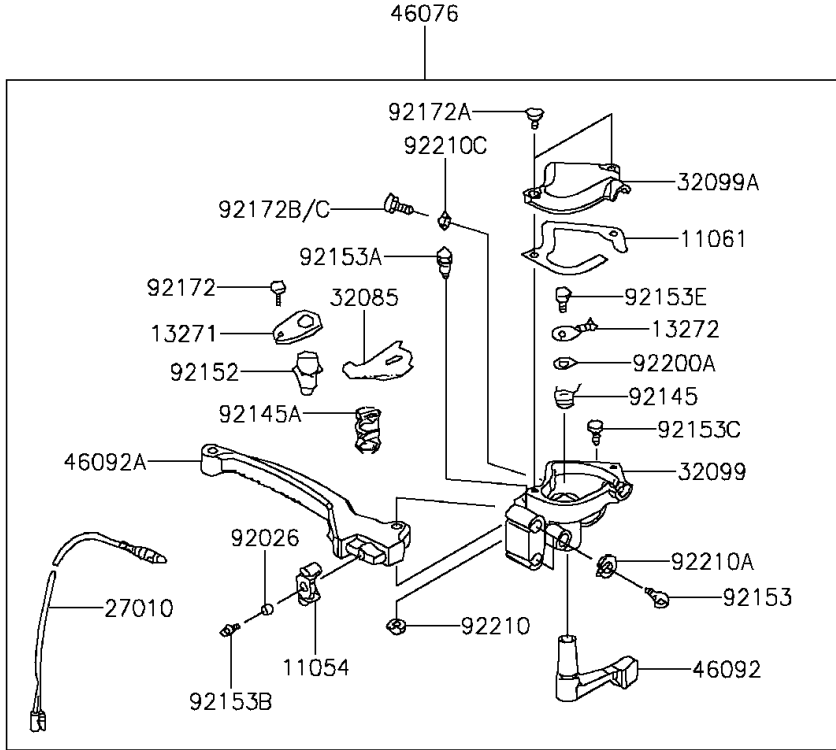

2016 KFX®90 PARTS DIAGRAM

Handlebar

F2310

2016 KFX®90 PARTS LIST

Handlebar

ITEM NAME	PART NUMBER	QUANTITY
BRACKET (Ref # 11054)	11054-Y001	1
GASKET (Ref # 11061)	11061-Y017	1
PLATE (Ref # 13271)	13271-Y008	1
PLATE,CHOKE (Ref # 13272)	13272-Y002	1
COVER-ASSY,HANDLE (Ref # 16146)	16146-Y001	1
SWITCH,STOP (Ref # 27010)	27010-Y003	1
STOPPER (Ref # 32085)	32085-Y001	1
CASE,LWR (Ref # 32099)	32099-Y002	1
CASE,UPP (Ref # 32099A)	32099-Y003	1
HANDLE (Ref # 46003)	46003-Y001	1
HOLDER-HANDLE,UPP,RH (Ref # 46012)	46012-Y001	1
HOLDER-HANDLE,UPP,LH (Ref # 46012A)	46012-Y002	1
HOLDER-HANDLE,LWR (Ref # 46012B)	46012-Y003	2
GRIP,HANDLE (Ref # 46075)	46075-Y002	2
LEVER-ASSY-GRIP,RH (Ref # 46076)	46076-Y001	1
HOUSING-ASSY-CONTROL,LH (Ref # 46091)	46091-Y001	1
LEVER-GRIP,CHOKE (Ref # 46092)	46092-Y001	1
LEVER-GRIP,RH (Ref # 46092A)	46092-Y002	1
CABLE-BRAKE,FR (Ref # 54005)	54005-Y001	2
CABLE-THROTTLE (Ref # 54012)	54012-Y001	1
SPACER (Ref # 92026)	92026-Y007	1
PLUG (Ref # 92066)	92066-Y002	2
BAND (Ref # 92072)	92072-Y001	2
SPRING,RETURN (Ref # 92145)	92145-Y020	1
SPRING (Ref # 92145A)	92145-Y021	1
COLLAR (Ref # 92152)	92152-Y012	1
BOLT (Ref # 92153)	92153-Y002	2
BOLT,6X22 (Ref # 92153A)	92153-Y009	1
BOLT,FLANGE,6X16 (Ref # 92153B)	92153-Y025	1

2016 KFX®90 PARTS LIST

Handlebar

ITEM NAME	PART NUMBER	QUANTITY
BOLT,SOCKET,6X20 (Ref # 92153C)	92153-Y060	1
BOLT (Ref # 92153E)	92153-Y071	1
BOLT,SOCKET,6X25 (Ref # 92154)	92154-Y146	4
SCREW,PAN,3X8 (Ref # 92172)	92172-Y005	1
SCREW,PAN,4X16 (Ref # 92172A)	92172-Y008	2
SCREW,PAN,5X22 (Ref # 92172C)	92172-Y069	1
WASHER,10MM (Ref # 92200)	92200-Y020	2
WASHER (Ref # 92200A)	92200-Y022	1
NUT,6MM (Ref # 92210)	92210-Y008	1
NUT (Ref # 92210A)	92210-Y015	2
NUT,10MM (Ref # 92210B)	92210-Y034	2
NUT,HEX,5MM (Ref # 92210C)	92210-Y057	1