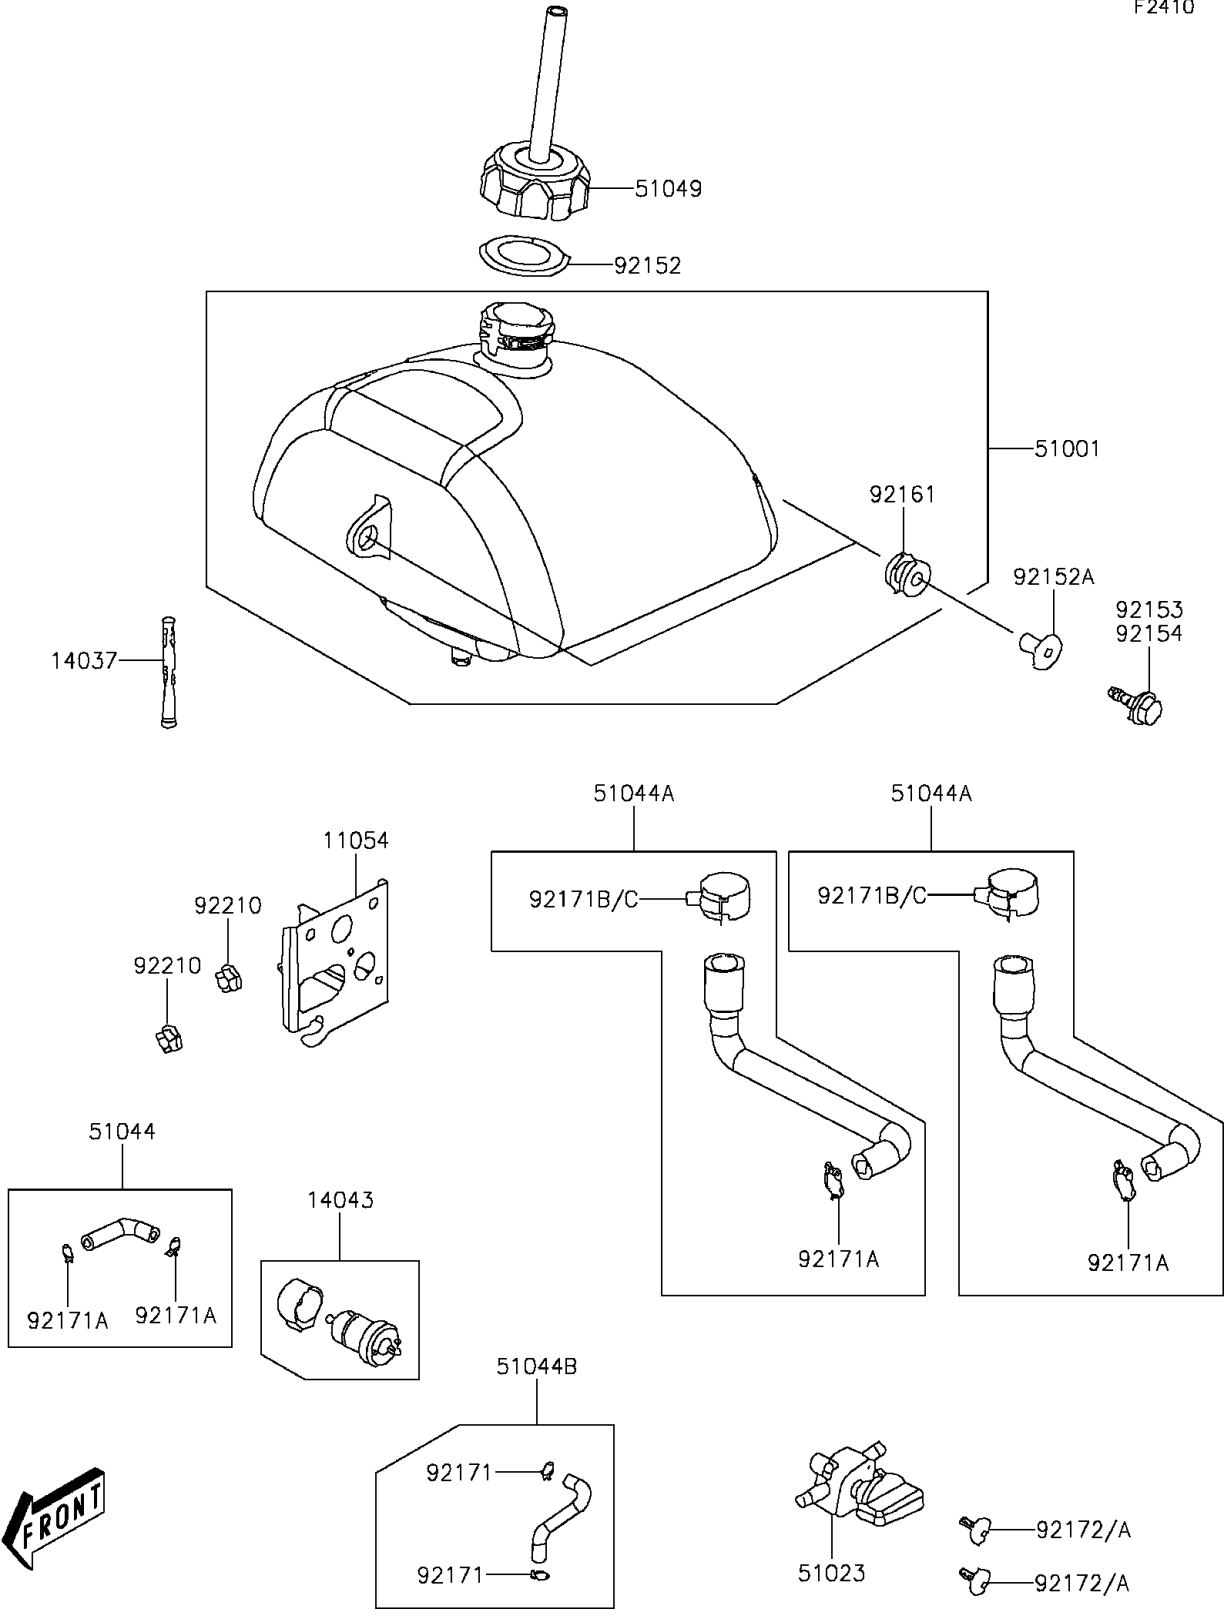

2013 KFX®90 PARTS DIAGRAM

Fuel Tank

F2410

2013 KFX®90 PARTS LIST

Fuel Tank

ITEM NAME	PART NUMBER	QUANTITY
BRACKET (Ref # 11054)	11054-Y003	1
SCREEN (Ref # 14037)	14037-Y001	1
FILTER,FUEL (Ref # 14043)	14043-Y002	1
TANK-COMP-FUEL (Ref # 51001)	51001-Y005	1
TAP-ASSY (Ref # 51023)	51023-Y003	1
TUBE-ASSY,FUEL (Ref # 51044)	51044-Y005	1
TUBE-ASSY,FUEL TANK (Ref # 51044A)	51044-Y007	2
TUBE-ASSY,FUEL (Ref # 51044B)	51044-Y008	1
CAP-TANK (Ref # 51049)	51049-Y002	1
COLLAR (Ref # 92152)	92152-Y001	1
COLLAR (Ref # 92152A)	92152-Y013	2
BOLT,FLANGE,6X20 (Ref # 92153)	92153-Y049	2
DAMPER (Ref # 92161)	92161-Y001	2
CLAMP (Ref # 92171)	92171-Y010	2
CLAMP (Ref # 92171A)	92171-Y011	4
CLAMP (Ref # 92171C)	92171-Y021	2
SCREW,5X16 (Ref # 92172)	92172-Y010	2
NUT,6MM (Ref # 92210)	92210-Y027	2