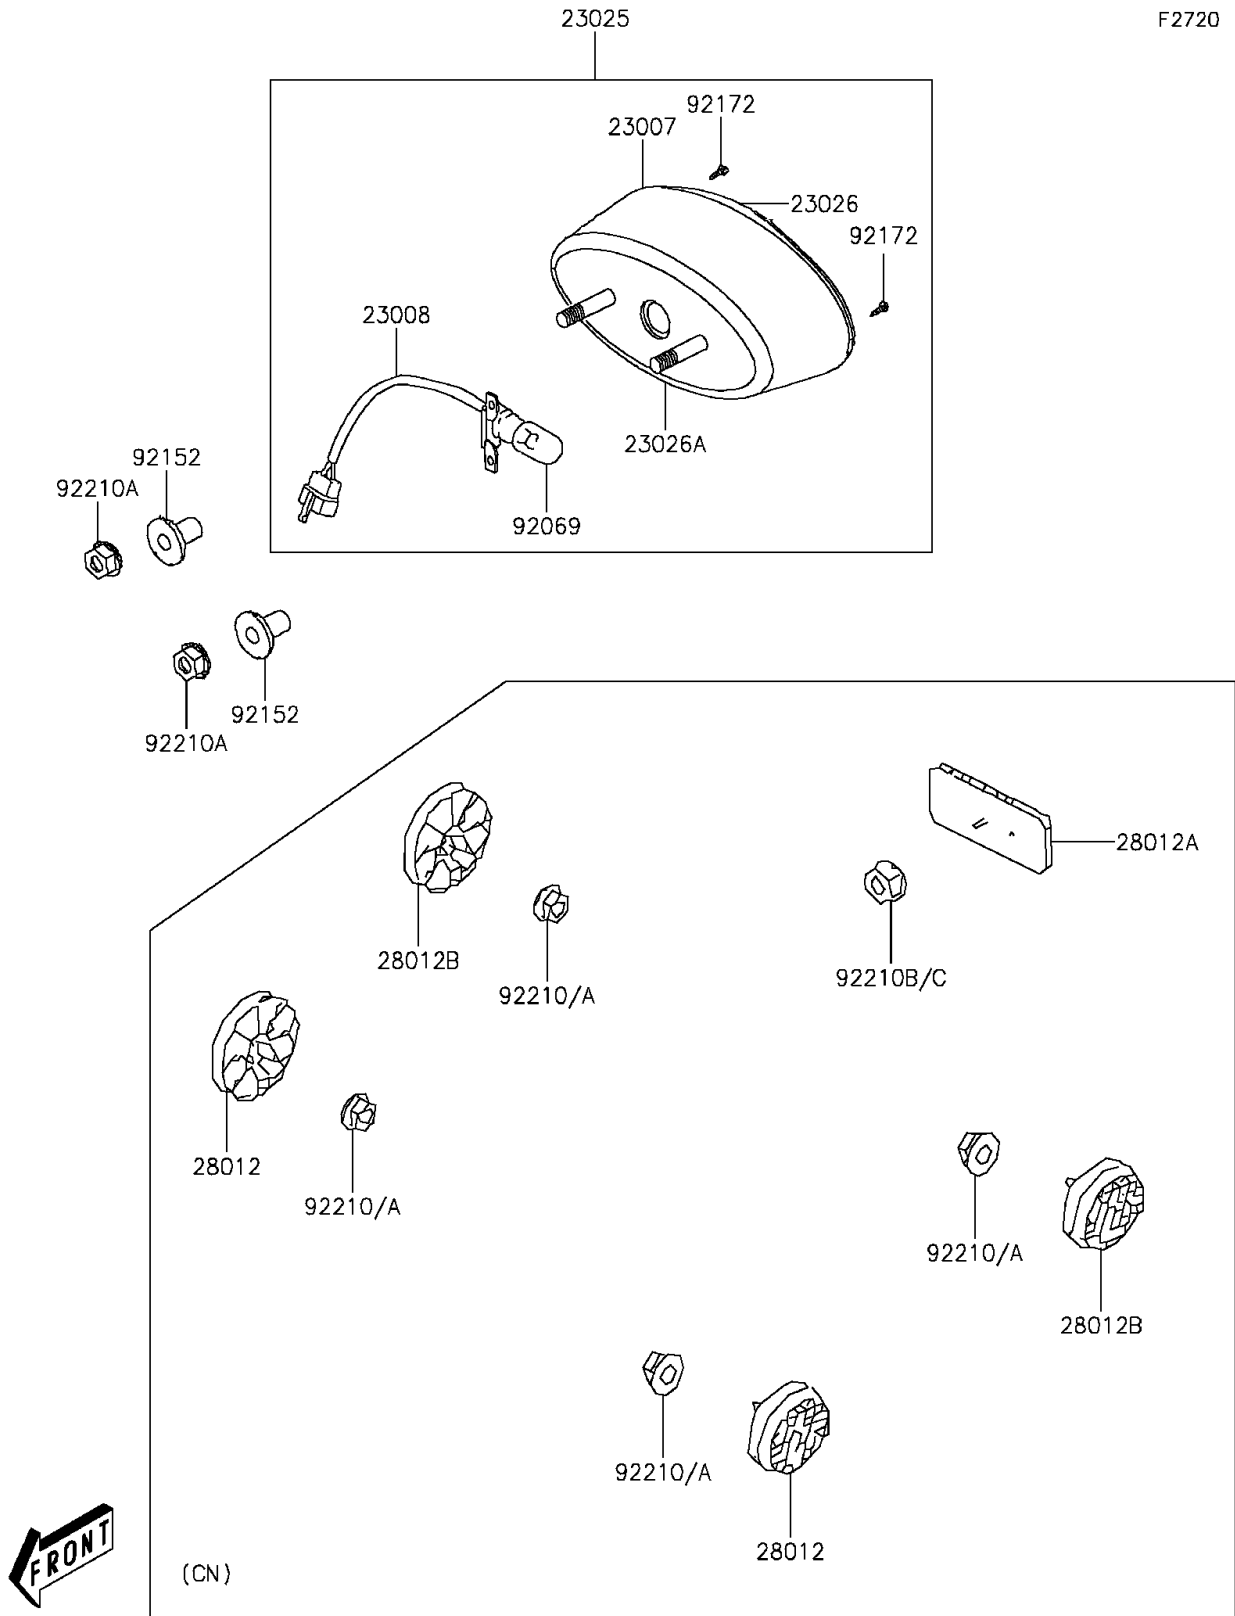

# 2016 KFX®90 PARTS DIAGRAM

Taillight(s)

F2720

## 2016 KFX®90 PARTS LIST

### Taillight(s)

ITEM NAME	PART NUMBER	QUANTITY
LENS-COMP,TAIL LAMP (Ref # 23007)	23007-Y001	1
SOCKET-ASSY,TAIL LAMP (Ref # 23008)	23008-Y001	1
LAMP-TAIL (Ref # 23025)	23025-Y001	1
LENS,TAIL LAMP (Ref # 23026)	23026-Y001	1
LENS,LICENSE (Ref # 23026A)	23026-Y002	1
REFLECTOR-REFLEX (Ref # 28012)	28012-Y002	2
REFLECTOR-REFLEX (Ref # 28012A)	28012-Y003	1
REFLECTOR-REFLEX (Ref # 28012B)	28012-Y004	2
BULB (Ref # 92069)	92069-Y001	1
COLLAR (Ref # 92152)	92152-Y013	2
SCREW,4X16 (Ref # 92172)	92172-Y026	2
NUT,6MM (Ref # 92210)	92210-Y026	4
NUT,6MM (Ref # 92210A)	92210-Y027	2
NUT,FLANGE,5MM (Ref # 92210C)	92210-Y053	1