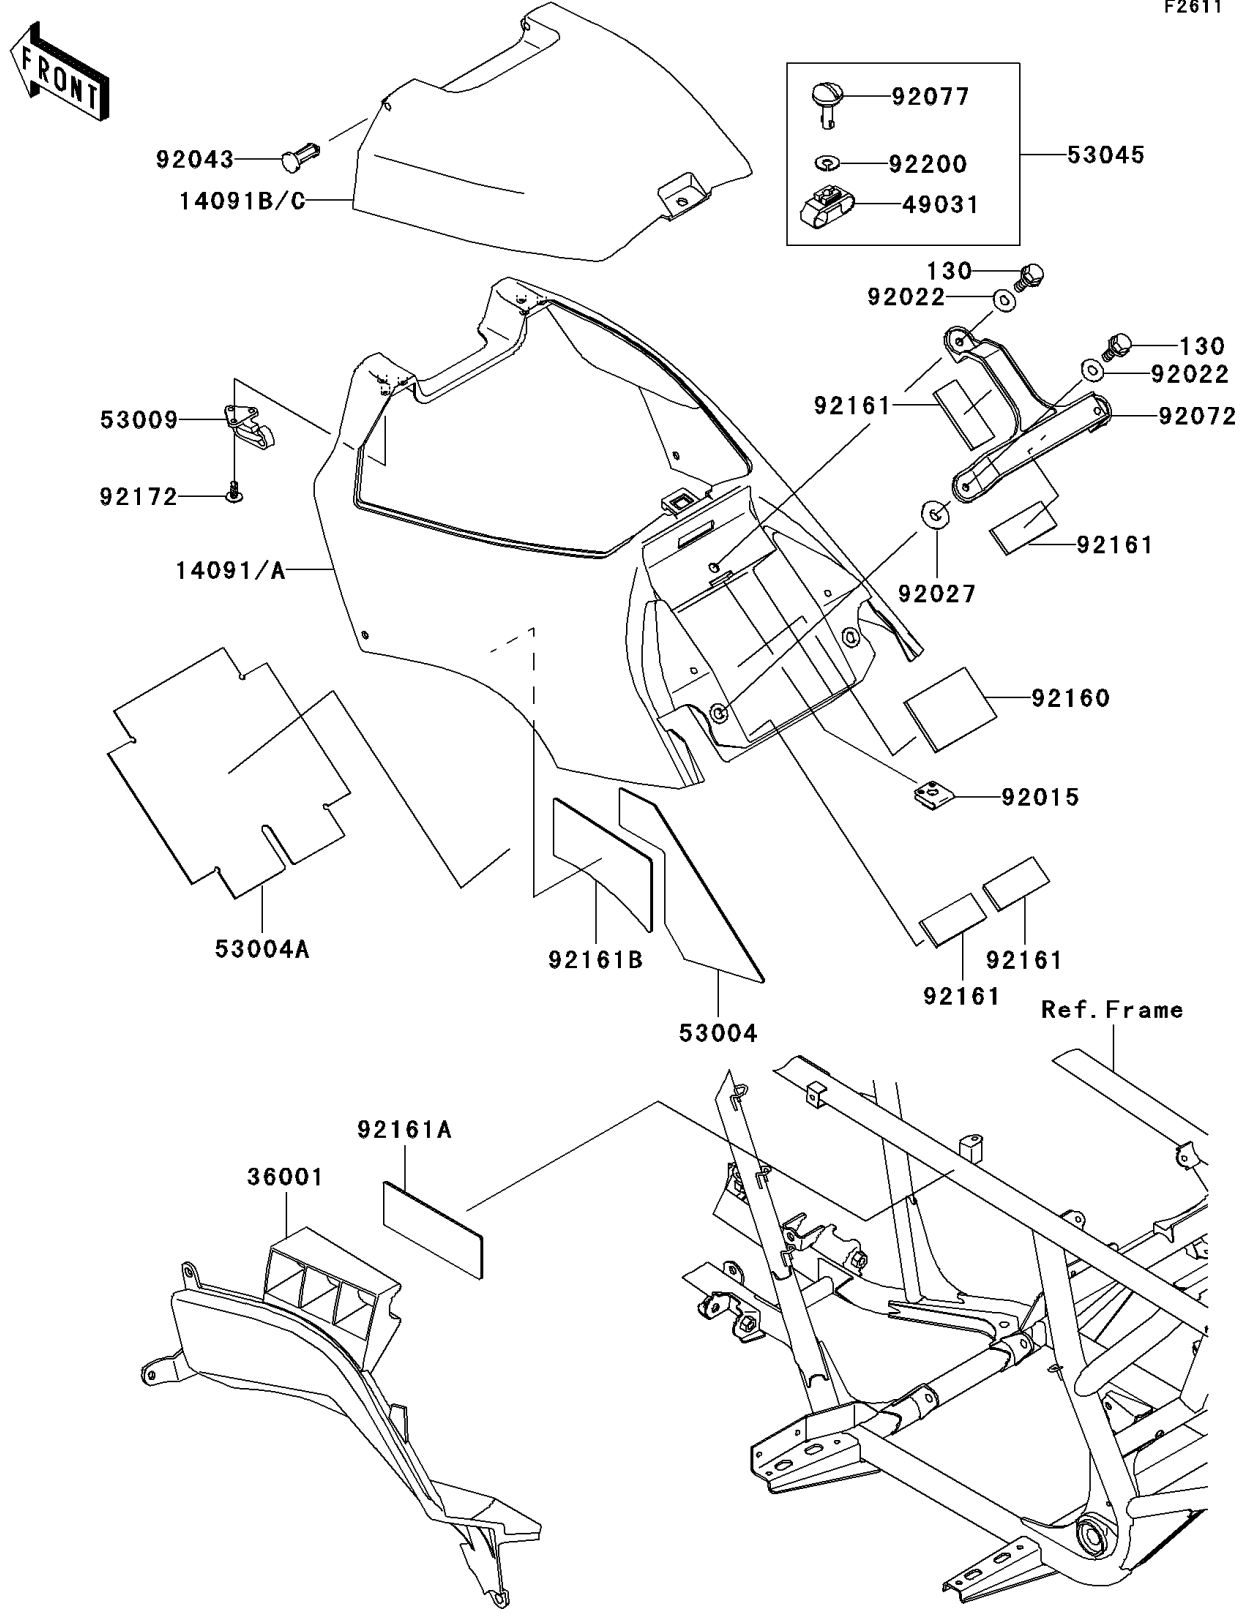

2006 Prairie 700 4x4 PARTS DIAGRAM

Side Covers

F2611

2006 Prairie 700 4x4 PARTS LIST

Side Covers

ITEM NAME	PART NUMBER	QUANTITY
BOLT-FLANGED,6X18 (Ref # 130)	130J0618	3
COVER,FUEL TANK,A.RED (Ref # 14091)	14091-1423-260	1
COVER,FUEL TANK,W.GREEN (Ref # 14091A)	14091-1423-286	1
COVER,FUEL TANK,UPP,A.RED (Ref # 14091B)	14091-1424-260	1
COVER,FUEL TANK,UPP,W.GREEN (Ref # 14091C)	14091-1424-286	1
COVER-SIDE (Ref # 36001)	36001-1647	1
LATCH (Ref # 49031)	49031-1060	1
MAT,FUEL TANK COVER (Ref # 53004)	53004-1148	1
MAT,BATTERY CASE (Ref # 53004A)	53004-1172	1
HINGE,FUEL TANK COVER,FR (Ref # 53009)	53009-1110	2
HOOK-ASSY,FUEL TANK COVER,RR (Ref # 53045)	53045-1070	1
NUT,CLAMP,6MM (Ref # 92015)	92015-1678	1
WASHER,6.5X16X1.0 (Ref # 92022)	92022-1093	3
COLLAR,L=4.7 (Ref # 92027)	92027-1964	2
PIN,HINGE (Ref # 92043)	92043-1623	2
BAND,BATTERY (Ref # 92072)	92072-1406	1
KNOB (Ref # 92077)	92077-1129	1
DAMPER,BATTERY (Ref # 92160)	92160-1897	1
DAMPER (Ref # 92161)	92161-1127	4
DAMPER,SIDE COVER (Ref # 92161A)	92161-1201	1
DAMPER,FUEL TANK COVER (Ref # 92161B)	92161-1202	1
SCREW,TAPPING,5X10 (Ref # 92172)	92172-1061	6
WASHER (Ref # 92200)	92200-1578	1