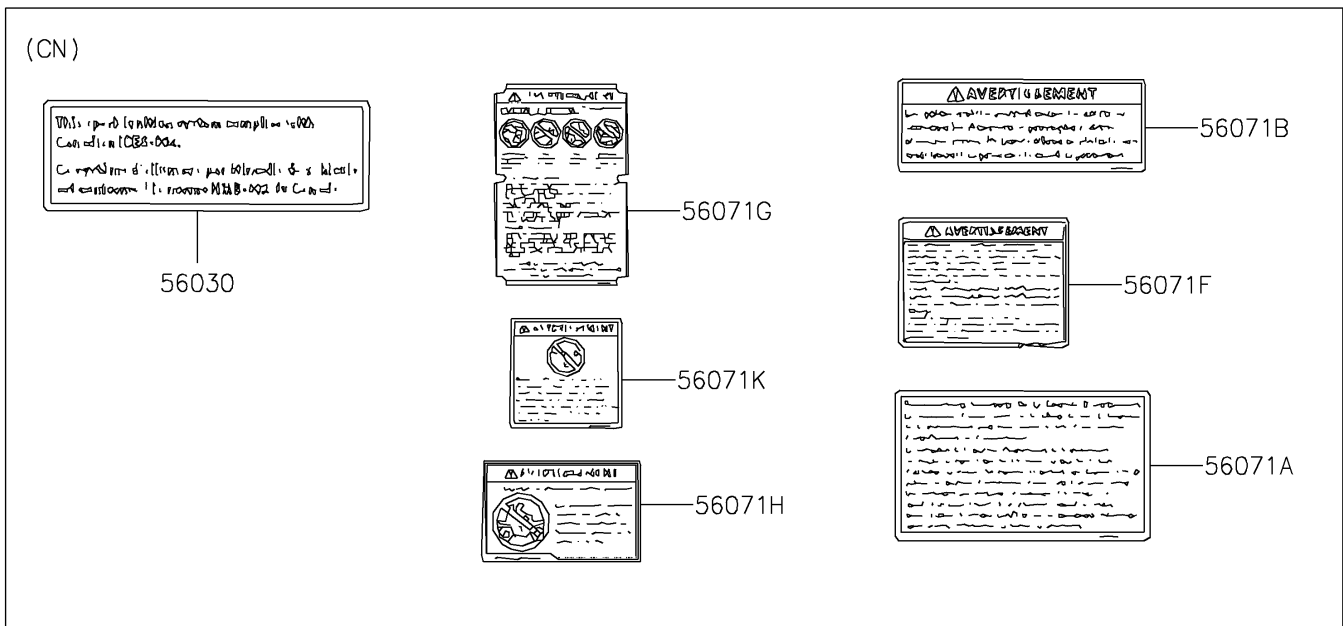

2016 KFX®90 PARTS DIAGRAM

Labels

F2860

56071

56071E

56071C

56071I

56071D

56071J

(CN)

56030

56071G

56071K

56071H

56071B

56071F

56071A

2016 KFX®90 PARTS LIST

Labels

ITEM NAME	PART NUMBER	QUANTITY
LABEL,ICES-002 (Ref # 56030)	56030-Y004	1
LABEL-WARNING,DRIVE BELT (Ref # 56071)	56071-Y001	1
LABEL-WARNING (Ref # 56071A)	56071-Y010	1
LABEL-WARNING (Ref # 56071B)	56071-Y011	1
LABEL-WARNING,OFF ROAD (Ref # 56071C)	56071-Y019	1
LABEL-WARNING,NO PASSENGER (Ref # 56071D)	56071-Y022	1
LABEL-WARNING,TIRE OFF ROAD (Ref # 56071E)	56071-Y023	1
LABEL-WARNING,TIRE OFF ROAD (Ref # 56071F)	56071-Y026	1
LABEL-WARNING,OFF ROAD (Ref # 56071G)	56071-Y027	1
LABEL-WARNING,NO PASSENGER (Ref # 56071H)	56071-Y029	1
LABEL-WARNING,AGE12 (Ref # 56071I)	56071-Y031	1
LABEL-WARNING,TAG OFF ROAD (Ref # 56071J)	56071-Y032	1
LABEL-WARNING,AGE12 (Ref # 56071K)	56071-Y033	1