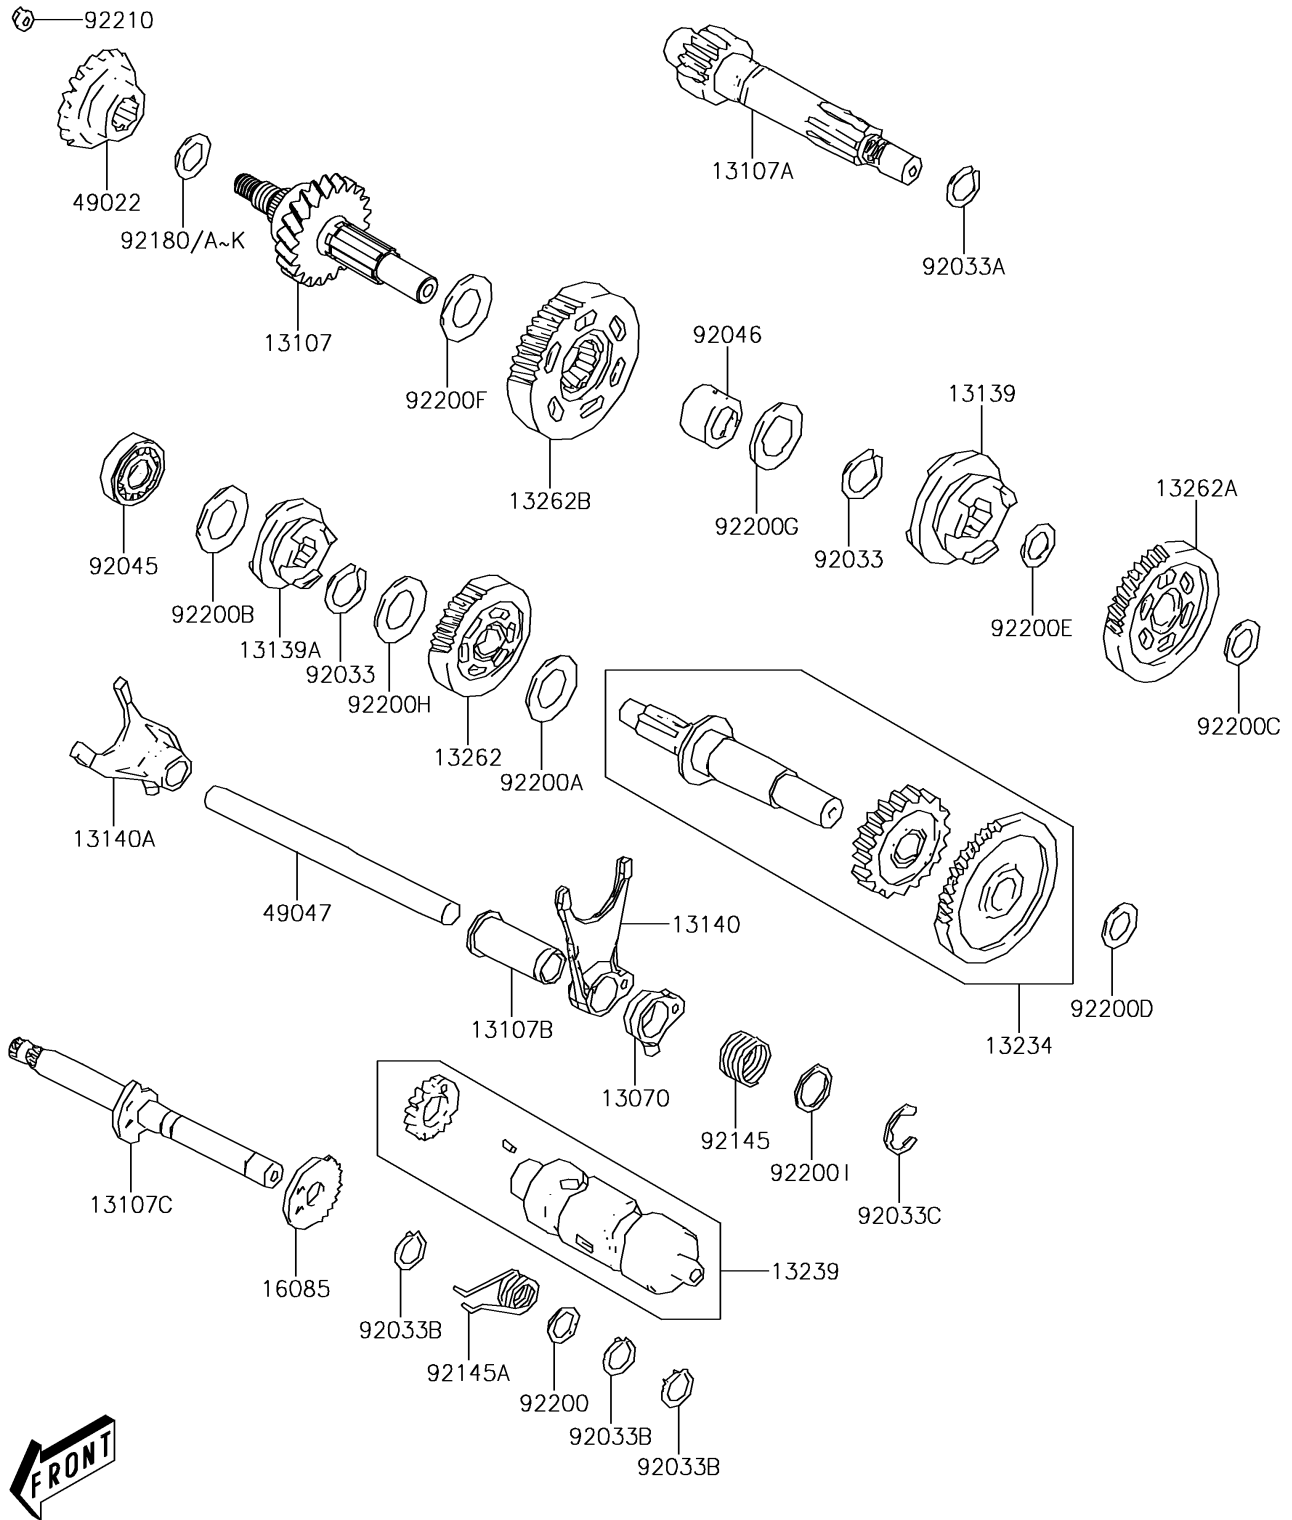

2012 BRUTE FORCE® 300 PARTS DIAGRAM

Transmission

E1361

2012 BRUTE FORCE® 300 PARTS LIST

Transmission

ITEM NAME	PART NUMBER	QUANTITY
GUIDE,FORK-SHIFT,RH (Ref # 13070)	13070-Y002	1
SHAFT,MAIN (Ref # 13107)	13107-Y011	1
SHAFT,DRIVE (Ref # 13107A)	13107-Y012	1
SHAFT,SHIFT FORK (Ref # 13107B)	13107-Y013	1
SHAFT,CHANGE DRUM (Ref # 13107C)	13107-Y014	1
SHIFTER,REVERSE & LOWER (Ref # 13139)	13139-Y001	1
SHIFTER,FORWARD (Ref # 13139A)	13139-Y002	1
FORK-SHIFT,RH (Ref # 13140)	13140-Y001	1
FORK-SHIFT,LH (Ref # 13140A)	13140-Y002	1
SHAFT-COMP,COUNTER (Ref # 13234)	13234-Y003	1
DRUM-ASSY-CHANGE (Ref # 13239)	13239-Y001	1
GEAR,FORWARD (Ref # 13262)	13262-Y001	1
GEAR,BACKWARD (Ref # 13262A)	13262-Y002	1
GEAR,LOWER DRIVEN (Ref # 13262B)	13262-Y003	1
GEAR,CHANGE LEVER (Ref # 16085)	16085-Y010	1
GEAR-BEVEL,DRIVE (Ref # 49022)	49022-Y003	1
ROD-SHIFT (Ref # 49047)	49047-Y001	1
RING-SNAP,28MM (Ref # 92033)	92033-Y022	2
RING-SNAP,25MM (Ref # 92033A)	92033-Y023	1
RING-SNAP,12MM (Ref # 92033B)	92033-Y024	3
RING-SNAP,15MM (Ref # 92033C)	92033-Y025	1
BEARING-BALL,6303 (Ref # 92045)	92045-Y023	1
BEARING-NEEDLE,20X26X16 (Ref # 92046)	92046-Y006	1
SPRING,DRUM (Ref # 92145)	92145-Y029	1
SPRING,RETURN (Ref # 92145A)	92145-Y030	1
SHIM,DRIVEN,A,T=0.6 (Ref # 92180)	92180-Y013	AR
SHIM,DRIVEN,B,T=0.65 (Ref # 92180A)	92180-Y014	AR
SHIM,DRIVEN,C,T=0.7 (Ref # 92180B)	92180-Y015	AR
SHIM,DRIVEN,D,T=0.75 (Ref # 92180C)	92180-Y016	AR