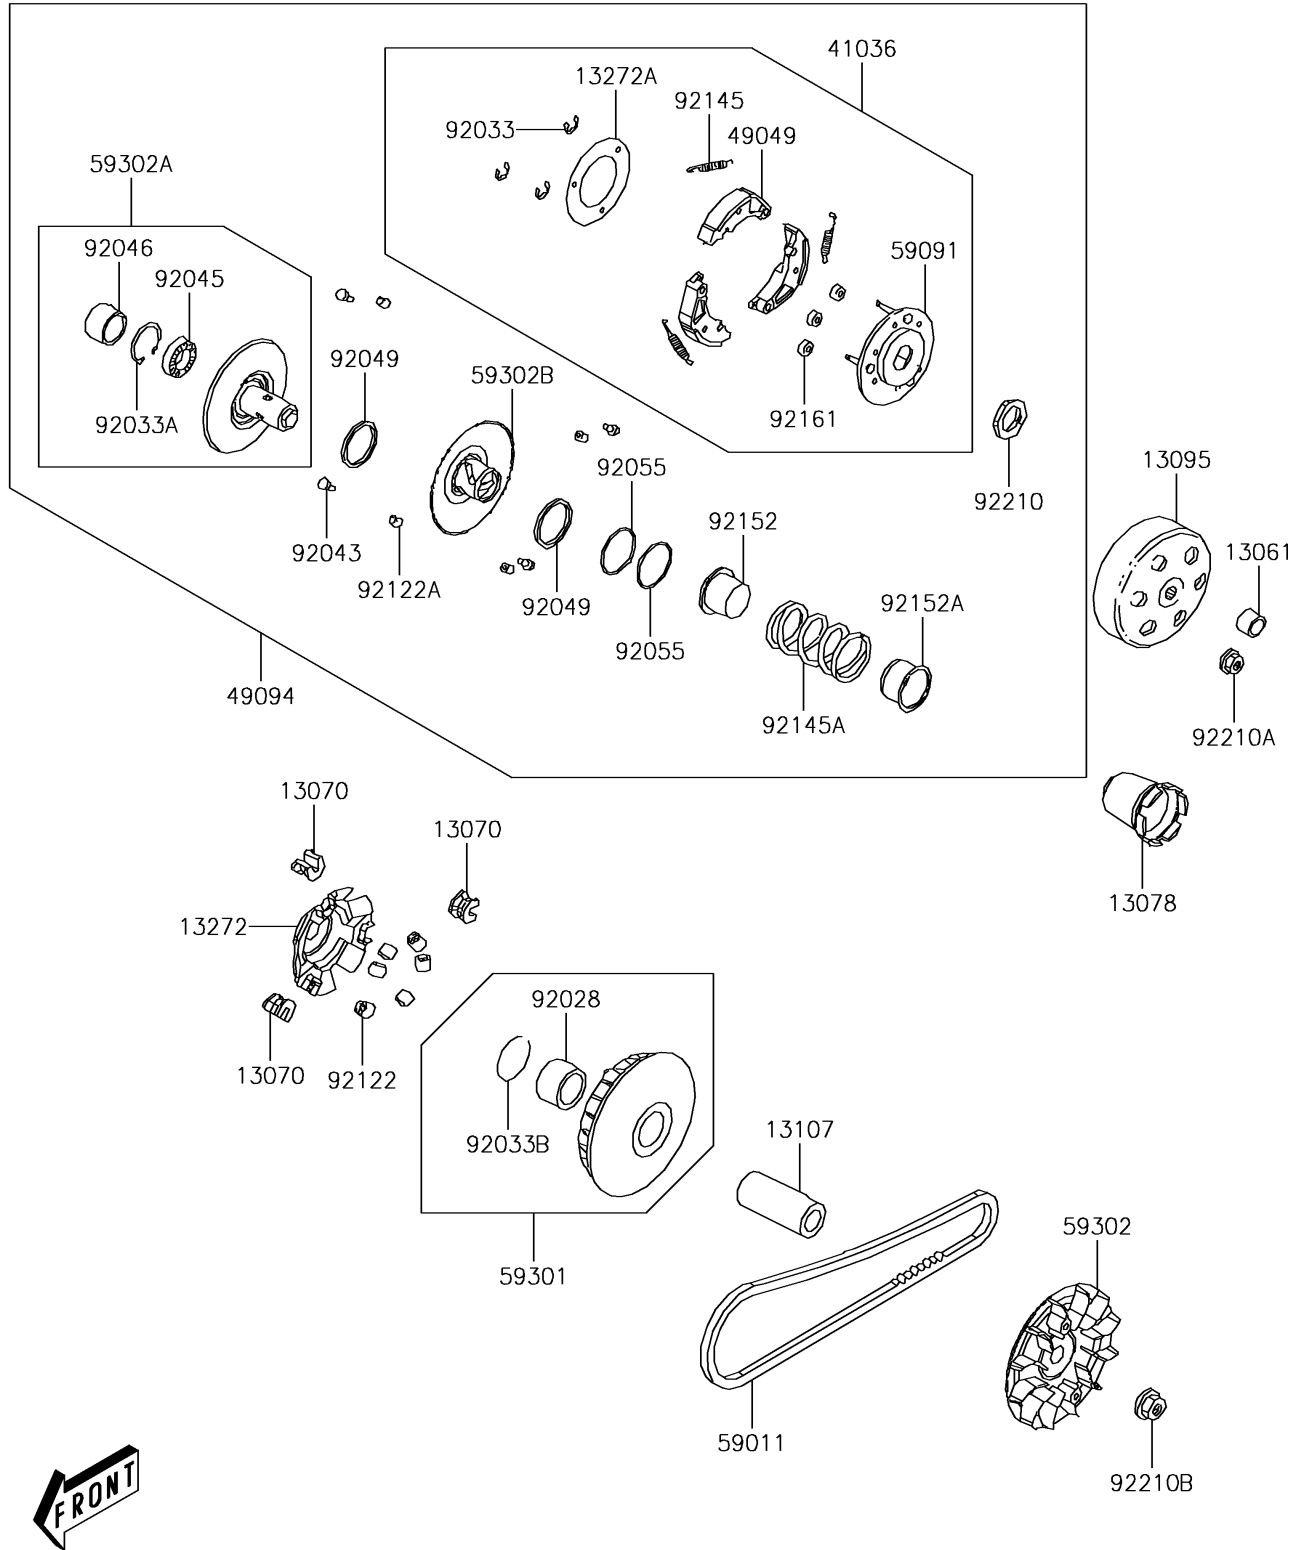

# 2012 BRUTE FORCE® 300 PARTS DIAGRAM

Belt Converter

E1390

## 2012 BRUTE FORCE® 300 PARTS LIST

### Belt Converter

ITEM NAME	PART NUMBER	QUANTITY
BOSS,DRIVE SHAFT (Ref # 13061)	13061-Y002	1
GUIDE (Ref # 13070)	13070-Y001	3
RATCHET (Ref # 13078)	13078-Y005	1
HOUSING-COMP-CLUTCH (Ref # 13095)	13095-Y004	1
SHAFT,DRIVE (Ref # 13107)	13107-Y007	1
PLATE,RAMP (Ref # 13272)	13272-Y006	1
PLATE,CLUTCH SIDE (Ref # 13272A)	13272-Y007	1
HUB-ASSY (Ref # 41036)	41036-Y003	1
SHOE-CLUTCH (Ref # 49049)	49049-Y001	3
CONVERTER-ASSY-DRIVEN (Ref # 49094)	49094-Y003	1
BELT,DRIVE (Ref # 59011)	59011-Y003	1
PULLEY,DRIVEN (Ref # 59091)	59091-Y001	1
SHEAVE-MOVABLE (Ref # 59301)	59301-Y003	1
SHEAVE-COMP (Ref # 59302)	59302-Y007	1
SHEAVE-COMP,FIXED (Ref # 59302A)	59302-Y008	1
SHEAVE-COMP,MOVABLE (Ref # 59302B)	59302-Y009	1
BUSHING,27X33X37 (Ref # 92028)	92028-Y001	1
RING-SNAP,7MM (Ref # 92033)	92033-Y016	3
RING-SNAP (Ref # 92033A)	92033-Y017	1
RING-SNAP,33MM (Ref # 92033B)	92033-Y018	1
PIN,GUIDE (Ref # 92043)	92043-Y016	4
BEARING-BALL,6902U (Ref # 92045)	92045-Y019	1
BEARING-NEEDLE,22X29X18 (Ref # 92046)	92046-Y005	1
SEAL-OIL (Ref # 92049)	92049-Y012	2
RING-O (Ref # 92055)	92055-Y024	2
ROLLER,WEIGHT (Ref # 92122)	92122-Y007	6
ROLLER,GUIDE (Ref # 92122A)	92122-Y008	4
SPRING,CLUTCH (Ref # 92145)	92145-Y026	3
SPRING (Ref # 92145A)	92145-Y027	1

### Belt Converter

ITEM NAME	PART NUMBER	QUANTITY
COLLAR,SEAL (Ref # 92152)	92152-Y016	1
COLLAR,SPRING (Ref # 92152A)	92152-Y017	1
DAMPER,CLUTCH (Ref # 92161)	92161-Y009	3
NUT,28MM (Ref # 92210)	92210-Y002	1
NUT,12MM (Ref # 92210A)	92210-Y037	1
NUT,FLANGE,14MM (Ref # 92210B)	92210-Y038	1