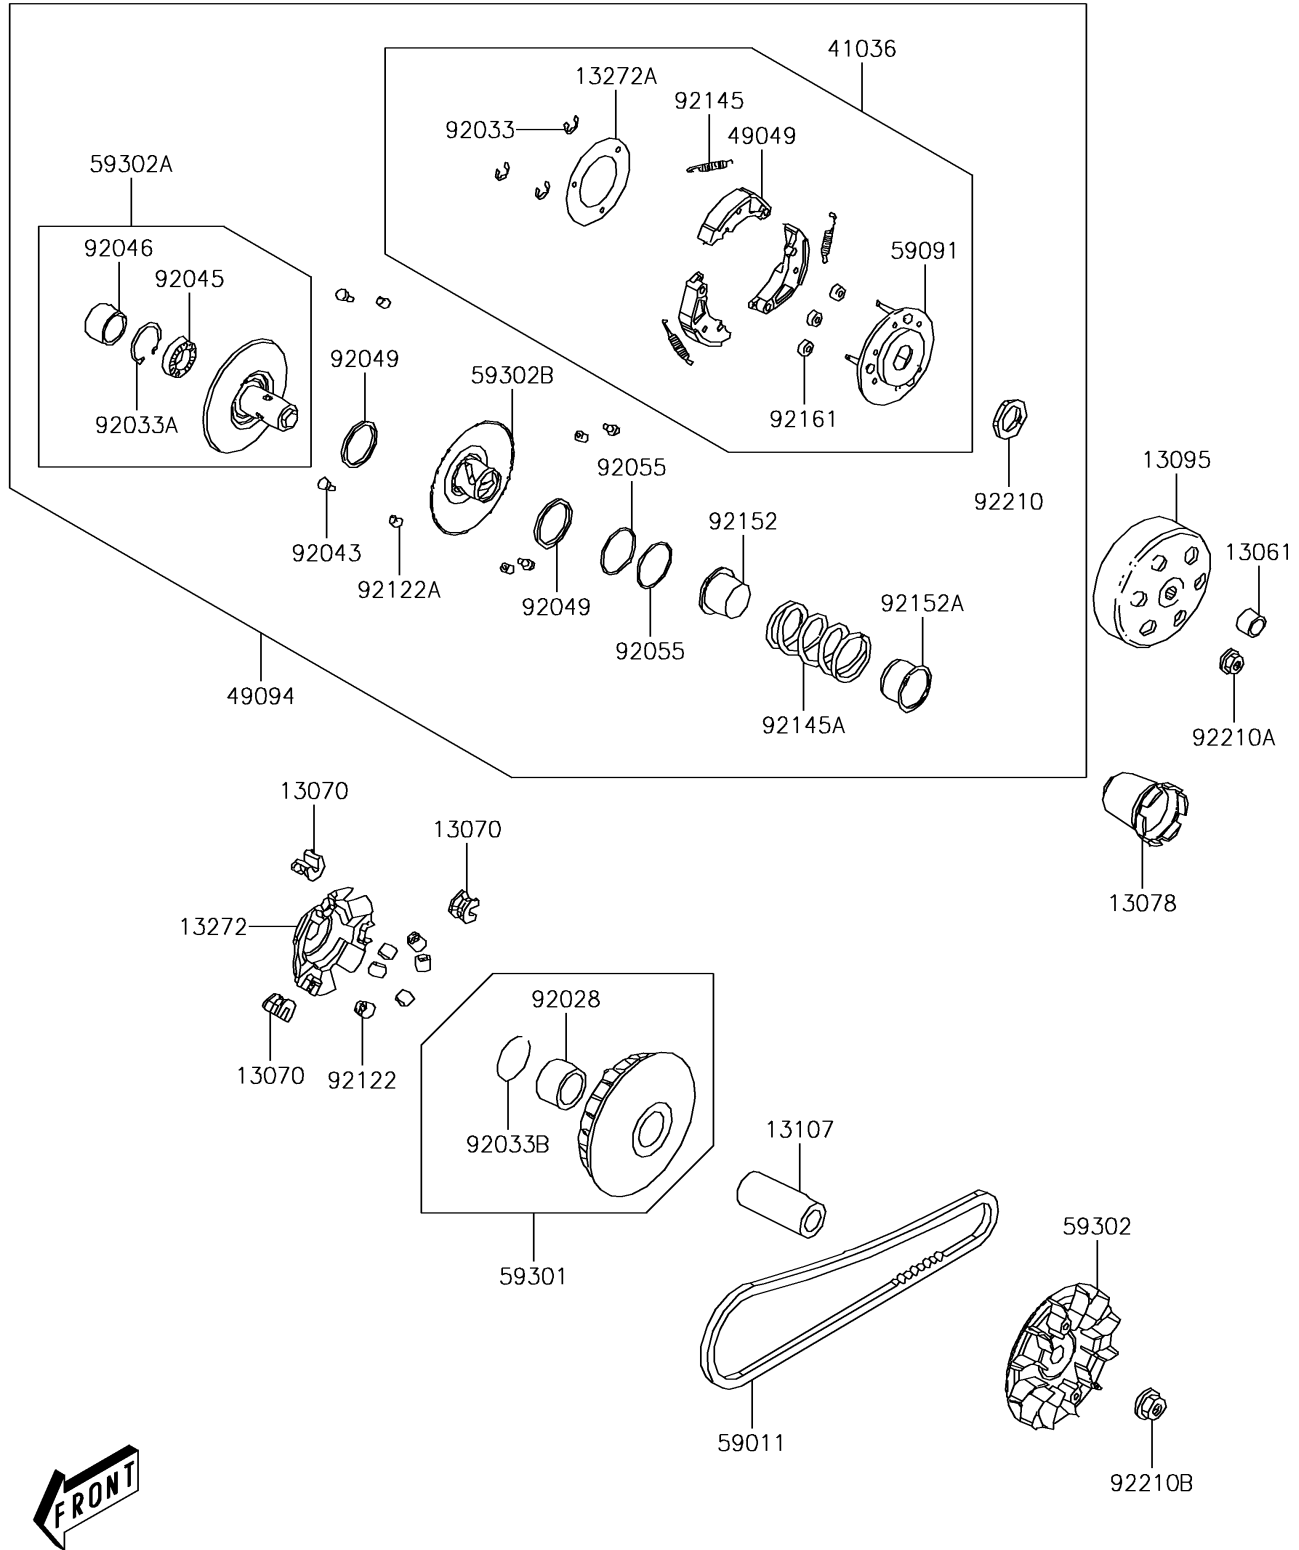

# 2013 BRUTE FORCE® 300 PARTS DIAGRAM

Belt Converter

E1390

## 2013 BRUTE FORCE® 300 PARTS LIST

### Belt Converter

ITEM NAME	PART NUMBER	QUANTITY
BOSS,DRIVE SHAFT (Ref # 13061)	13061-Y002	1
GUIDE (Ref # 13070)	13070-Y001	3
RATCHET (Ref # 13078)	13078-Y005	1
HOUSING-COMP-CLUTCH (Ref # 13095)	13095-Y004	1
SHAFT,DRIVE (Ref # 13107)	13107-Y007	1
PLATE,RAMP (Ref # 13272)	13272-Y006	1
PLATE,CLUTCH SIDE (Ref # 13272A)	13272-Y007	1
HUB-ASSY (Ref # 41036)	41036-Y003	1
SHOE-CLUTCH (Ref # 49049)	49049-Y001	3
CONVERTER-ASSY-DRIVEN (Ref # 49094)	49094-Y003	1
BELT,DRIVE (Ref # 59011)	59011-Y003	1
PULLEY,DRIVEN (Ref # 59091)	59091-Y001	1
SHEAVE-MOVABLE (Ref # 59301)	59301-Y003	1
SHEAVE-COMP (Ref # 59302)	59302-Y007	1
SHEAVE-COMP,FIXED (Ref # 59302A)	59302-Y008	1
SHEAVE-COMP,MOVABLE (Ref # 59302B)	59302-Y009	1
BUSHING,27X33X37 (Ref # 92028)	92028-Y001	1
RING-SNAP,7MM (Ref # 92033)	92033-Y016	3
RING-SNAP (Ref # 92033A)	92033-Y017	1
RING-SNAP,33MM (Ref # 92033B)	92033-Y018	1
PIN,GUIDE (Ref # 92043)	92043-Y016	4
BEARING-BALL,6902U (Ref # 92045)	92045-Y019	1
BEARING-NEEDLE,22X29X18 (Ref # 92046)	92046-Y005	1
SEAL-OIL (Ref # 92049)	92049-Y012	2
RING-O (Ref # 92055)	92055-Y024	2
ROLLER,WEIGHT (Ref # 92122)	92122-Y007	6
ROLLER,GUIDE (Ref # 92122A)	92122-Y008	4
SPRING,CLUTCH (Ref # 92145)	92145-Y026	3
SPRING (Ref # 92145A)	92145-Y027	1

### Belt Converter

ITEM NAME	PART NUMBER	QUANTITY
COLLAR,SEAL (Ref # 92152)	92152-Y016	1
COLLAR,SPRING (Ref # 92152A)	92152-Y017	1
DAMPER,CLUTCH (Ref # 92161)	92161-Y009	3
NUT,28MM (Ref # 92210)	92210-Y002	1
NUT,12MM (Ref # 92210A)	92210-Y037	1
NUT,FLANGE,14MM (Ref # 92210B)	92210-Y038	1