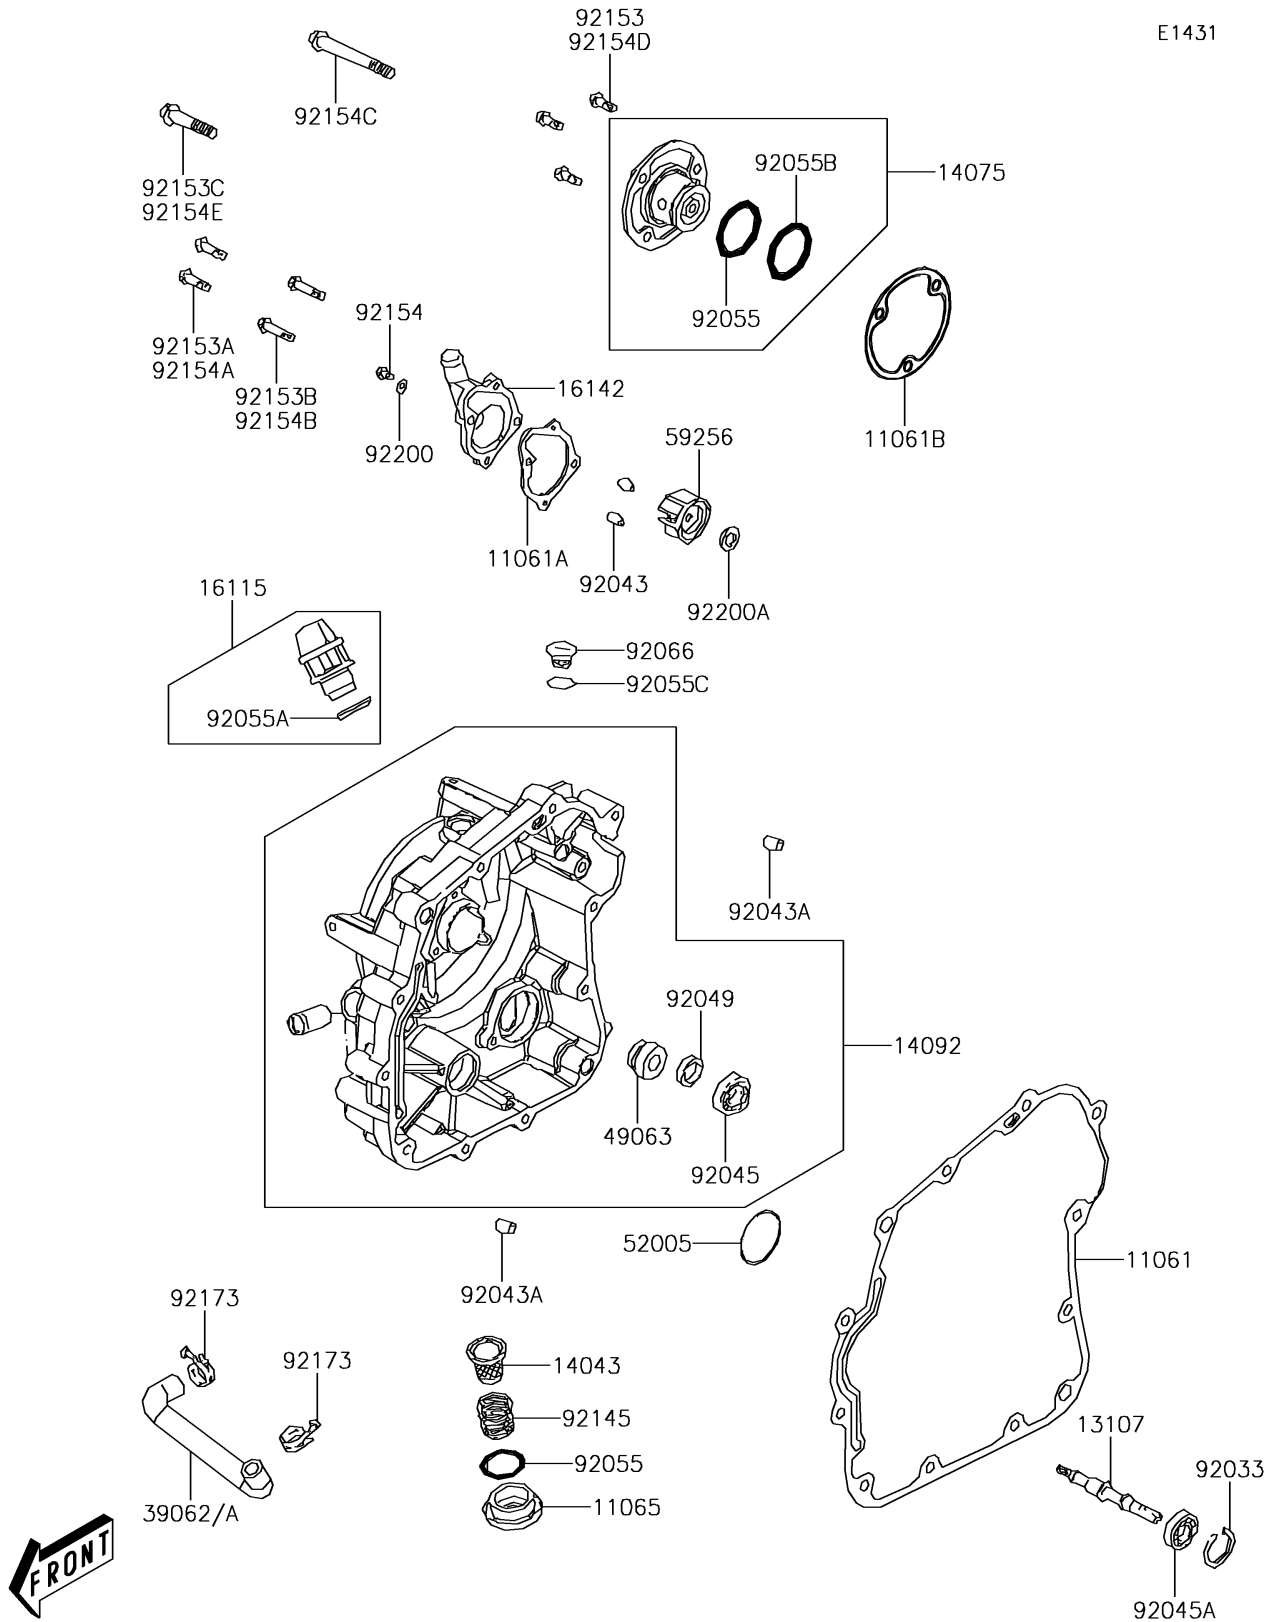

# 2012 BRUTE FORCE® 300 PARTS DIAGRAM

Engine Cover(s)

E1431

## 2012 BRUTE FORCE® 300 PARTS LIST

### Engine Cover(s)

ITEM NAME	PART NUMBER	QUANTITY
GASKET,CRANK CASE COVER,RH (Ref # 11061)	11061-Y028	1
GASKET,WATER PUMP COVER (Ref # 11061A)	11061-Y029	1
GASKET,CRANK CASE COVER CAP (Ref # 11061B)	11061-Y035	1
CAP (Ref # 11065)	11065-Y006	1
SHAFT,WATER PUMP (Ref # 13107)	13107-Y006	1
FILTER,OIL (Ref # 14043)	14043-Y001	1
CAP-ASSY,CRANK CASE COVER,RH (Ref # 14075)	14075-Y001	1
COVER,CRANK CASE,RH (Ref # 14092)	14092-Y007	1
CAP-OIL FILLER (Ref # 16115)	16115-Y002	1
COVER-PUMP,WATER,BLACK (Ref # 16142)	16142-Y001-944	1
HOSE-COOLING (Ref # 39062)	39062-Y001	1
SEAL-MECHANICAL (Ref # 49063)	49063-Y001	1
GAUGE,OIL LEVEL (Ref # 52005)	52005-Y002	1
IMPELLER (Ref # 59256)	59256-Y001	1
RING-SNAP,26MM (Ref # 92033)	92033-Y015	1
PIN,8X14 (Ref # 92043)	92043-Y012	2
PIN,10X16 (Ref # 92043A)	92043-Y013	2
BEARING-BALL,6901 (Ref # 92045)	92045-Y017	1
BEARING-BALL,6000 (Ref # 92045A)	92045-Y018	1
SEAL-OIL,12X20X4 (Ref # 92049)	92049-Y011	1
RING-O,30.8MM (Ref # 92055)	92055-Y005	2
RING-O,18X3 (Ref # 92055A)	92055-Y011	1
RING-O,27.4X2.1 (Ref # 92055B)	92055-Y022	1
RING-O,13.8X2.5 (Ref # 92055C)	92055-Y023	1
PLUG,COVER (Ref # 92066)	92066-Y009	1
SPRING (Ref # 92145)	92145-Y005	1
BOLT,FLANGE,6X16 (Ref # 92153)	92153-Y047	3
BOLT,FLANGE,6X22 (Ref # 92153A)	92153-Y050	2
BOLT,FLANGE,6X28 (Ref # 92153B)	92153-Y052	2

### Engine Cover(s)

ITEM NAME	PART NUMBER	QUANTITY
BOLT,FLANGE,6X45 (Ref # 92153C)	92153-Y054	4
BOLT,FLANGE,6X10 (Ref # 92154)	92154-Y013	1
BOLT,6X125 (Ref # 92154C)	92154-Y121	8
CLAMP (Ref # 92173)	92173-Y005	2
WASHER,6MM (Ref # 92200)	92200-Y024	1
WASHER,7.2X13X1.2 (Ref # 92200A)	92200-Y025	1