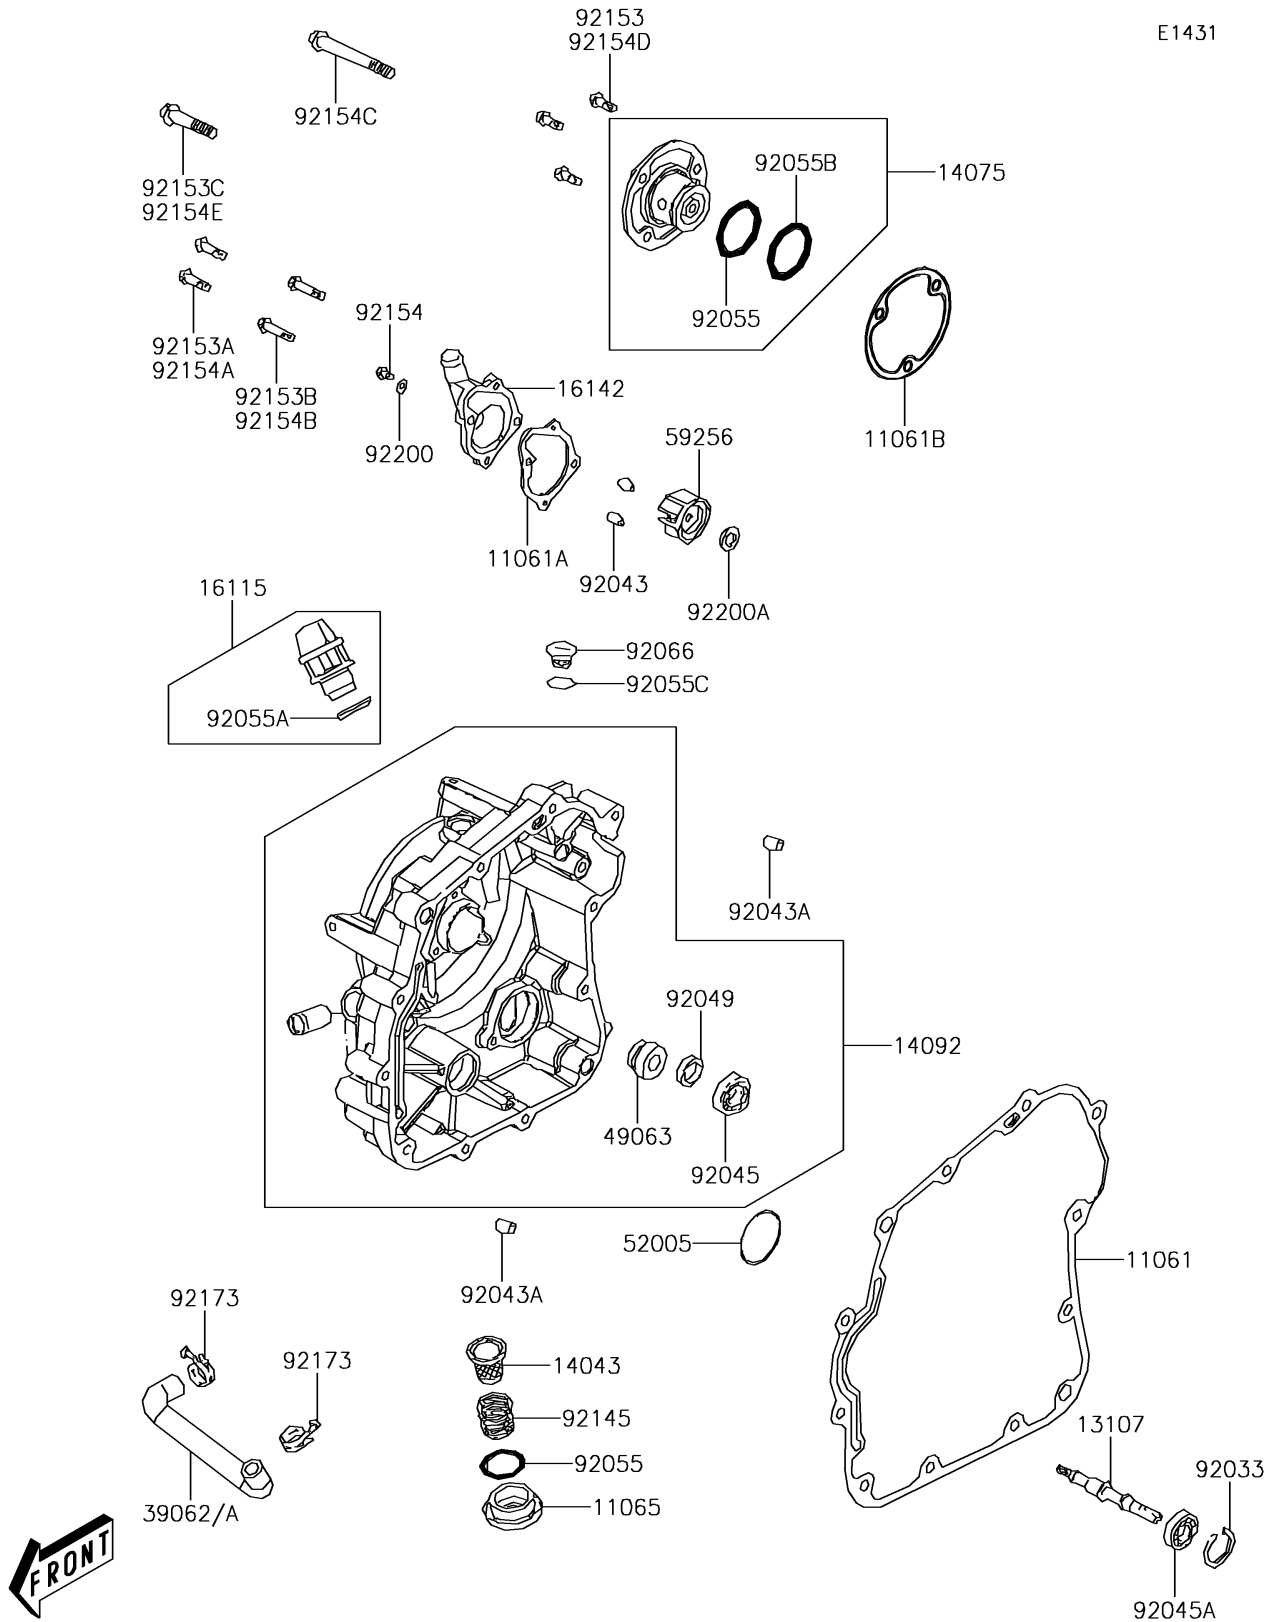

2015 BRUTE FORCE® 300 PARTS DIAGRAM

Engine Cover(s)

E1431

2015 BRUTE FORCE® 300 PARTS LIST

Engine Cover(s)

ITEM NAME	PART NUMBER	QUANTITY
GASKET,CRANK CASE COVER,RH (Ref # 11061)	11061-Y028	1
GASKET,WATER PUMP COVER (Ref # 11061A)	11061-Y029	1
GASKET,CRANK CASE COVER CAP (Ref # 11061B)	11061-Y035	1
CAP (Ref # 11065)	11065-Y006	1
SHAFT,WATER PUMP (Ref # 13107)	13107-Y006	1
FILTER,OIL (Ref # 14043)	14043-Y001	1
CAP-ASSY,CRANK CASE COVER,RH (Ref # 14075)	14075-Y001	1
COVER,CRANK CASE,RH (Ref # 14092)	14092-Y007	1
CAP-OIL FILLER (Ref # 16115)	16115-Y002	1
COVER-PUMP,WATER,BLACK (Ref # 16142)	16142-Y001-944	1
HOSE-COOLING (Ref # 39062A)	39062-Y006	1
SEAL-MECHANICAL (Ref # 49063)	49063-Y001	1
GAUGE,OIL LEVEL (Ref # 52005)	52005-Y002	1
IMPELLER (Ref # 59256)	59256-Y001	1
RING-SNAP,26MM (Ref # 92033)	92033-Y015	1
PIN,8X14 (Ref # 92043)	92043-Y012	2
PIN,10X16 (Ref # 92043A)	92043-Y013	2
BEARING-BALL,6901 (Ref # 92045)	92045-Y017	1
BEARING-BALL,6000 (Ref # 92045A)	92045-Y018	1
SEAL-OIL,12X20X4 (Ref # 92049)	92049-Y011	1
RING-O,30.8MM (Ref # 92055)	92055-Y005	2
RING-O,18X3 (Ref # 92055A)	92055-Y011	1
RING-O,27.4X2.1 (Ref # 92055B)	92055-Y022	1
RING-O,13.8X2.5 (Ref # 92055C)	92055-Y023	1
PLUG,COVER (Ref # 92066)	92066-Y009	1
SPRING (Ref # 92145)	92145-Y005	1
BOLT,FLANGE,6X16 (Ref # 92153)	92153-Y047	3
BOLT,FLANGE,6X22 (Ref # 92153A)	92153-Y050	2
BOLT,FLANGE,6X28 (Ref # 92153B)	92153-Y052	2

2015 BRUTE FORCE® 300 PARTS LIST

Engine Cover(s)

ITEM NAME	PART NUMBER	QUANTITY
BOLT,FLANGE,6X45 (Ref # 92153C)	92153-Y054	4
BOLT,FLANGE,6X10 (Ref # 92154)	92154-Y013	1
BOLT,6X125 (Ref # 92154C)	92154-Y121	8
CLAMP (Ref # 92173)	92173-Y005	2
WASHER,6MM (Ref # 92200)	92200-Y024	1
WASHER,7.2X13X1.2 (Ref # 92200A)	92200-Y025	1