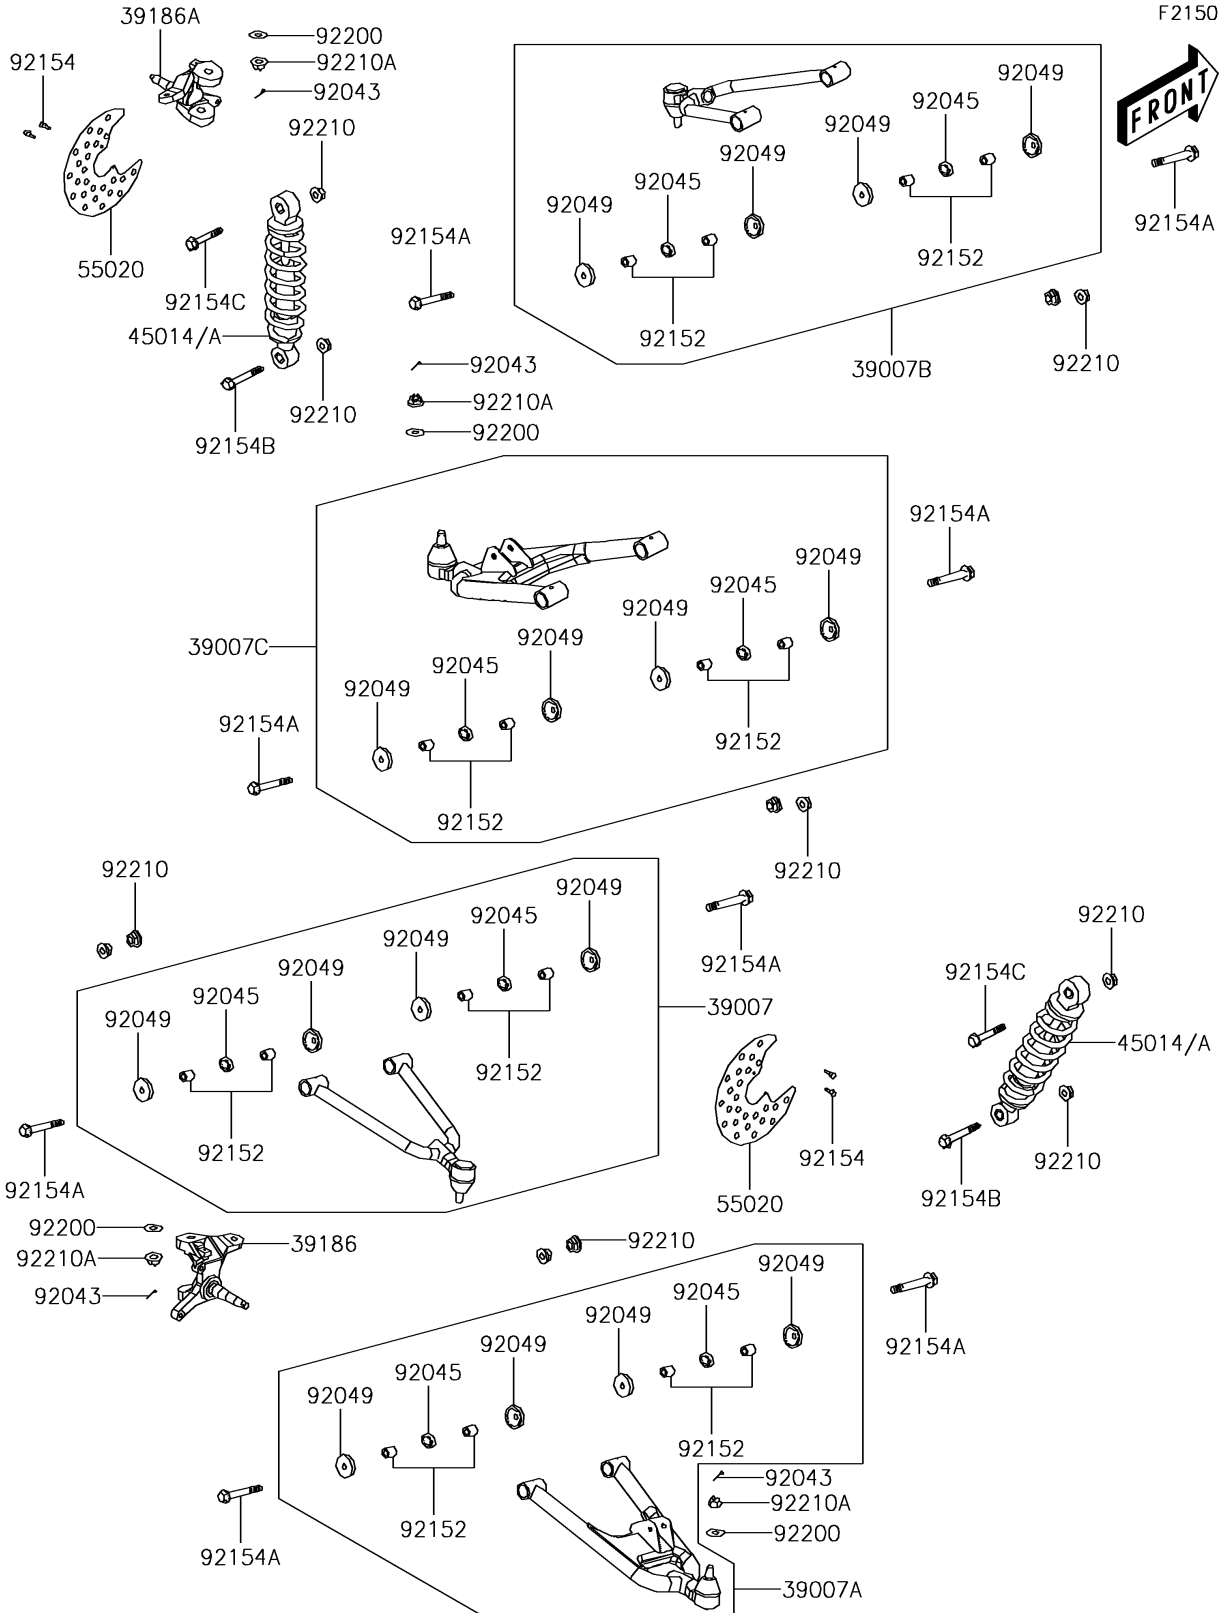

2014 BRUTE FORCE® 300 PARTS DIAGRAM

Suspension

2014 BRUTE FORCE® 300 PARTS LIST

Suspension

ITEM NAME	PART NUMBER	QUANTITY
ARM-SUSP,FR,UPP,RH,BLACK (Ref # 39007)	39007-Y003-945	1
ARM-SUSP,FR,LWR,RH,BLACK (Ref # 39007A)	39007-Y004-945	1
ARM-SUSP,FR,UPP,LH,BLACK (Ref # 39007B)	39007-Y005-945	1
ARM-SUSP,FR,LWR,LH,BLACK (Ref # 39007C)	39007-Y006-945	1
KNUCKLE,RH (Ref # 39186)	39186-Y003	1
KNUCKLE,LH (Ref # 39186A)	39186-Y004	1
SHOCKABSORBER,FR,BLACK (Ref # 45014)	45014-Y004-935	2
GUARD,BRAKE DISK (Ref # 55020)	55020-Y007	2
PIN,3X25 (Ref # 92043)	92043-Y009	4
BEARING-BALL,6000 (Ref # 92045)	92045-Y026	8
SEAL-OIL,SEAL-OIL,18X26X4 (Ref # 92049)	92049-Y018	16
COLLAR (Ref # 92152)	92152-Y023	16
BOLT,FLANGE,6X10 (Ref # 92154)	92154-Y038	4
BOLT,FLANGE,10X57 (Ref # 92154A)	92154-Y039	8
BOLT,FLANGE,10X50 (Ref # 92154B)	92154-Y040	2
BOLT,FLANGE,10X40 (Ref # 92154C)	92154-Y041	2
WASHER,12X26X2.3 (Ref # 92200)	92200-Y046	4
NUT,10MM (Ref # 92210)	92210-Y009	12
NUT,12MM (Ref # 92210A)	92210-Y023	4