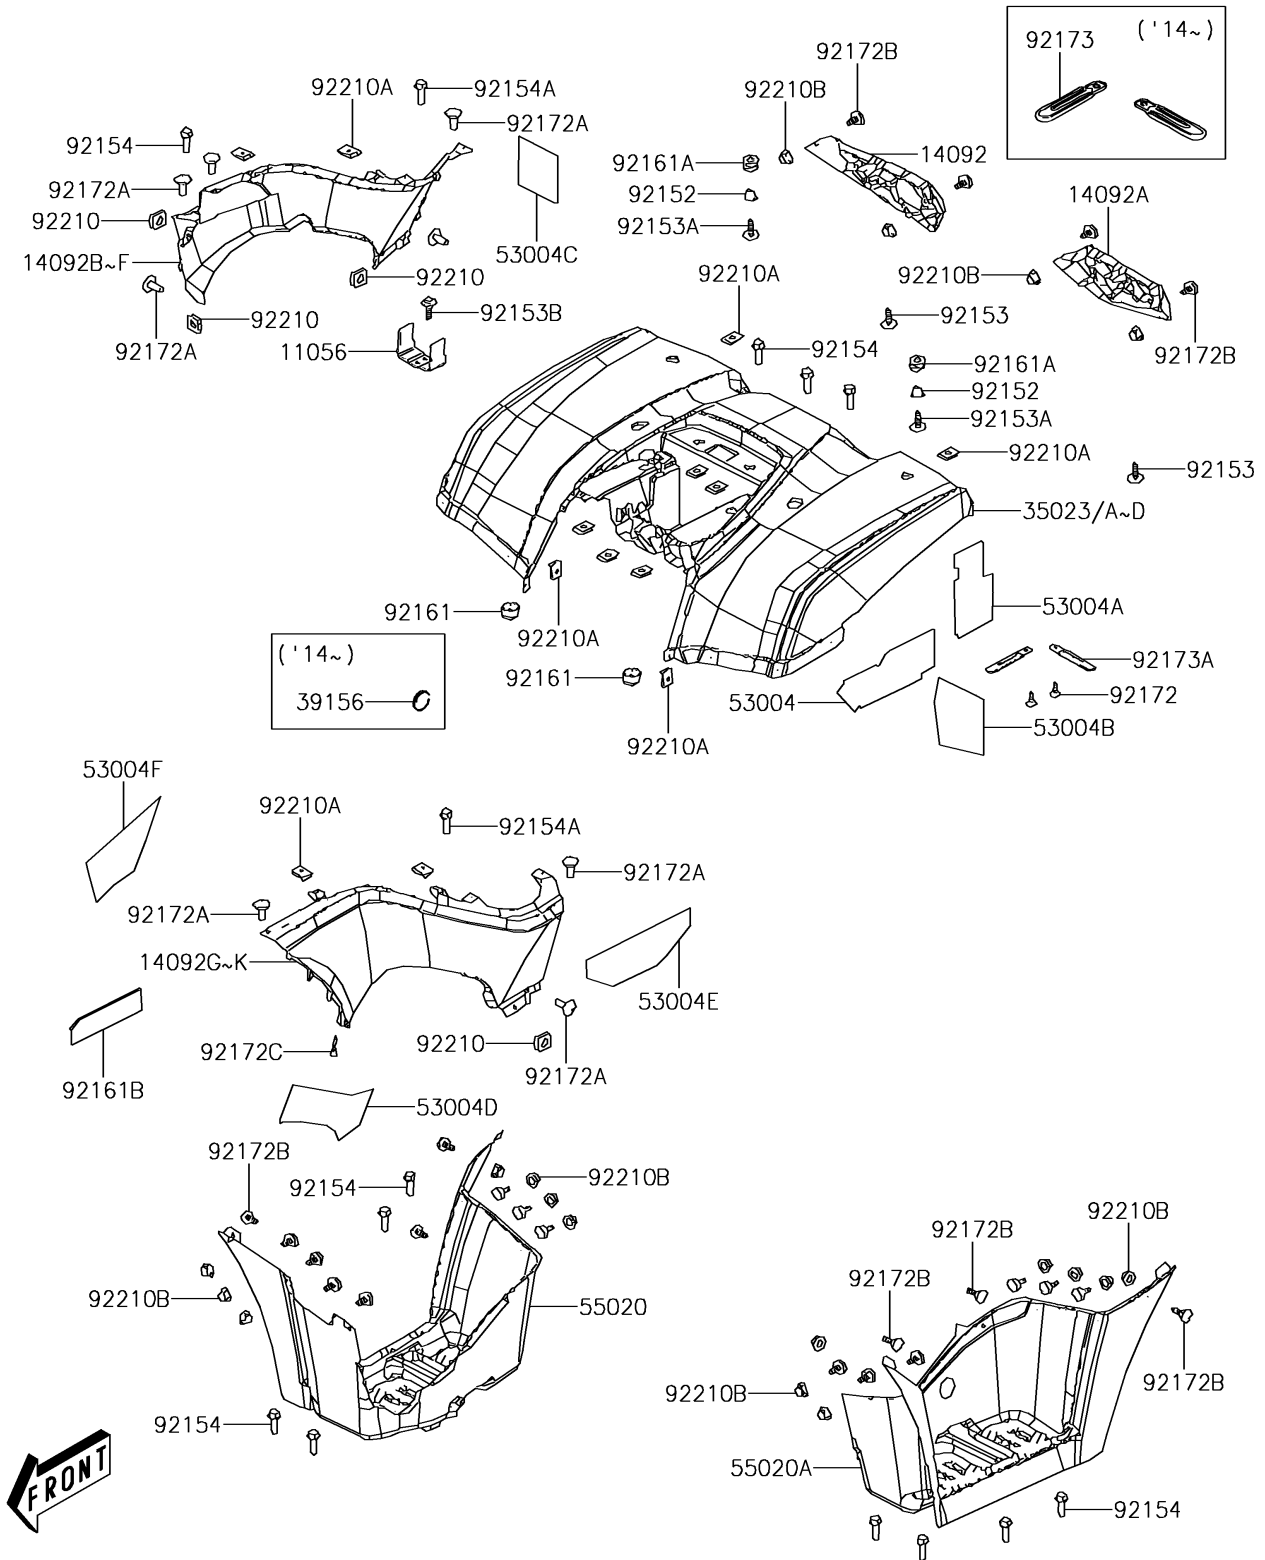

# 2014 BRUTE FORCE® 300 PARTS DIAGRAM

Rear Fender(s)

F2172

## 2014 BRUTE FORCE® 300 PARTS LIST

### Rear Fender(s)

ITEM NAME	PART NUMBER	QUANTITY
BRACKET,IGNITION SWITCH (Ref # 11056)	11056-Y004	1
COVER,TAIL TAMP,RH,S.BLACK (Ref # 14092)	14092-Y013-933	1
COVER,TAIL TAMP,LH,S.BLACK (Ref # 14092A)	14092-Y014-933	1
COVER,SIDE,RH,F.RED (Ref # 14092E)	14092-Y015-947	1
COVER,SIDE,RH,V.BLUE (Ref # 14092F)	14092-Y015-948	1
COVER,SIDE,LH,F.RED (Ref # 14092J)	14092-Y016-947	1
COVER,SIDE,LH,V.BLUE (Ref # 14092K)	14092-Y016-948	1
FENDER-REAR,F.RED (Ref # 35023C)	35023-Y002-947	1
FENDER-REAR,V.BLUE (Ref # 35023D)	35023-Y002-948	1
PAD,SIDE COVER (Ref # 39156)	39156-Y002	1
MAT,LH,LWR (Ref # 53004)	53004-Y001	1
MAT,LH,UPP (Ref # 53004A)	53004-Y002	1
MAT,RR (Ref # 53004B)	53004-Y003	1
MAT,RR (Ref # 53004C)	53004-Y004	1
MAT,LH (Ref # 53004D)	53004-Y005	1
MAT,LH (Ref # 53004E)	53004-Y006	1
MAT,FRONT,LH (Ref # 53004F)	53004-Y007	1
GUARD,FOOTREST,RH,S.BLACK (Ref # 55020)	55020-Y005-933	1
GUARD,FOOTREST,LH,S.BLACK (Ref # 55020A)	55020-Y006-933	1
COLLAR (Ref # 92152)	92152-Y018	2
BOLT,5X16 (Ref # 92153)	92153-Y013	2
BOLT,6X20 (Ref # 92153A)	92153-Y019	2
BOLT,FLANGED,5X12 (Ref # 92153B)	92153-1991	1
BOLT,FLANGE,6MM (Ref # 92154)	92154-Y023	12
BOLT,6X16 (Ref # 92154A)	92154-Y054	2
DAMPER (Ref # 92161)	92161-Y005	2
DAMPER (Ref # 92161A)	92161-Y011	2
DAMPER,FUEL TANK GUARD (Ref # 92161B)	92161-Y019	1
SCREW,4X12 (Ref # 92172)	92172-Y019	2

### Rear Fender(s)

ITEM NAME	PART NUMBER	QUANTITY
SCREW,5X16 (Ref # 92172A)	92172-Y039	8
SCREW,6X20 (Ref # 92172B)	92172-Y041	23
SCREW,5MM (Ref # 92172C)	92172-Y043	1
CLAMP (Ref # 92173)	92173-Y004	2
CLAMP,2X70 (Ref # 92173A)	92173-Y011	2
NUT,6MM (Ref # 92210)	92210-Y011	4
NUT,5MM (Ref # 92210A)	92210-Y016	13
NUT (Ref # 92210B)	92210-Y031	18