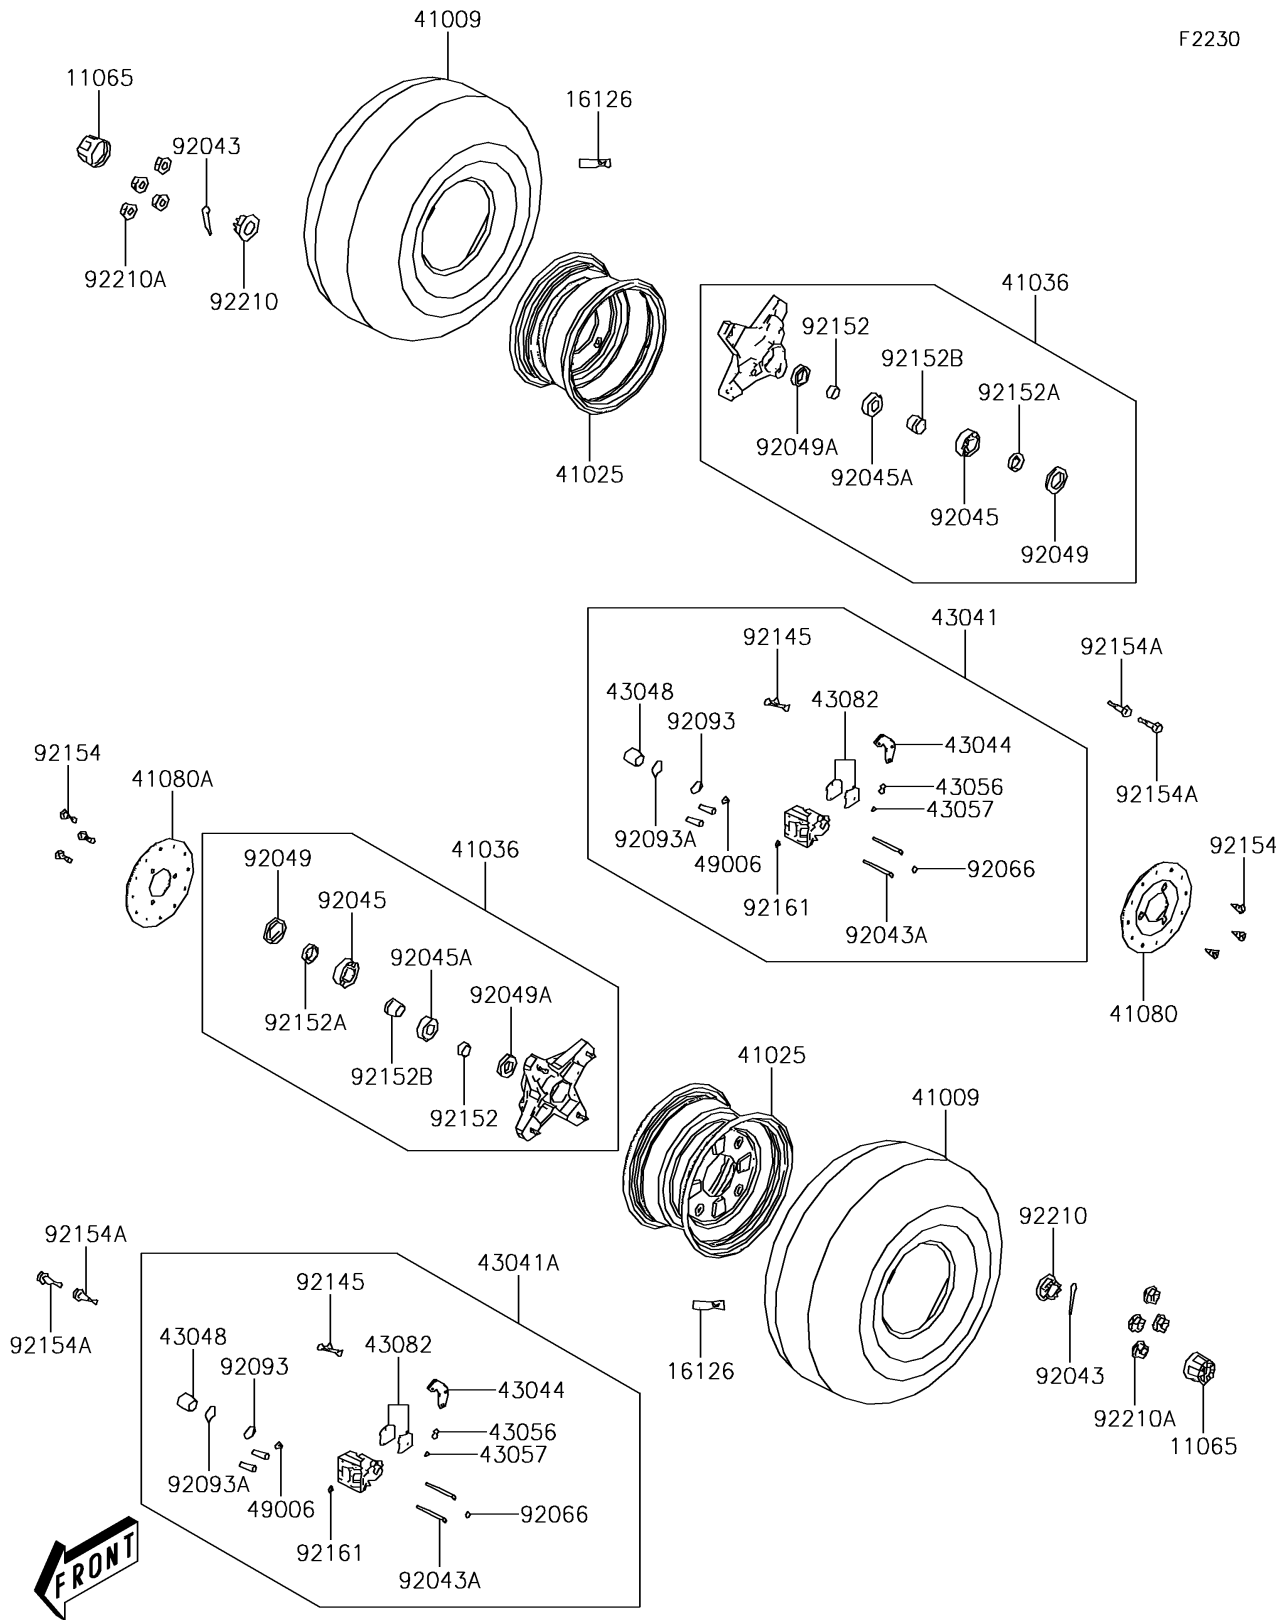

2015 BRUTE FORCE® 300 PARTS DIAGRAM

Front Hub

F2230

2015 BRUTE FORCE® 300 PARTS LIST

Front Hub

ITEM NAME	PART NUMBER	QUANTITY
CAP,WHEEL (Ref # 11065)	11065-Y015	2
VALVE,RIM (Ref # 16126)	16126-Y001	2
TIRE,FR (Ref # 41009)	41009-Y004	2
RIM,FR,BLACK (Ref # 41025)	41025-Y004-935	2
HUB-ASSY,FR (Ref # 41036)	41036-Y004	2
DISC,FR,RH (Ref # 41080)	41080-Y002	1
DISC,FR,LH (Ref # 41080A)	41080-Y003	1
CALIPER-ASSY,FR,RH (Ref # 43041)	43041-Y002	1
CALIPER-ASSY,FR,LH (Ref # 43041A)	43041-Y003	1
HOLDER-COMP-CALIPER,FR (Ref # 43044)	43044-Y001	2
PISTON-CALIPER (Ref # 43048)	43048-Y002	2
BREATHER-BRAKE (Ref # 43056)	43056-Y001	2
CAP-BREATHER (Ref # 43057)	43057-Y001	2
PAD-ASSY-BRAKE (Ref # 43082)	43082-Y003	2
BOOT,CALIPER (Ref # 49006)	49006-Y005	2
PIN,3X25 (Ref # 92043)	92043-Y011	2
PIN,HANGER (Ref # 92043A)	92043-Y019	4
BEARING-BALL,6004 (Ref # 92045)	92045-Y024	2
BEARING-BALL,6202 (Ref # 92045A)	92045-Y025	2
SEAL-OIL,28X42X7 (Ref # 92049)	92049-Y016	2
SEAL-OIL,20X35X7 (Ref # 92049A)	92049-Y017	2
PLUG (Ref # 92066)	92066-Y001	2
SEAL,PISTON (Ref # 92093)	92093-Y006	2
SEAL,DUST (Ref # 92093A)	92093-Y005	2
SPRING,PAD (Ref # 92145)	92145-Y035	2
COLLAR (Ref # 92152)	92152-Y020	2
COLLAR (Ref # 92152A)	92152-Y021	2
COLLAR (Ref # 92152B)	92152-Y022	2
BOLT,8X24 (Ref # 92154)	92154-Y025	6

2015 BRUTE FORCE® 300 PARTS LIST

Front Hub

ITEM NAME	PART NUMBER	QUANTITY
BOLT,FLANGE,8X20 (Ref # 92154A)	92154-Y053	4
DAMPER (Ref # 92161)	92161-Y012	2
NUT,14MM (Ref # 92210)	92210-Y025	2
NUT,10MM (Ref # 92210A)	92210-Y044	8