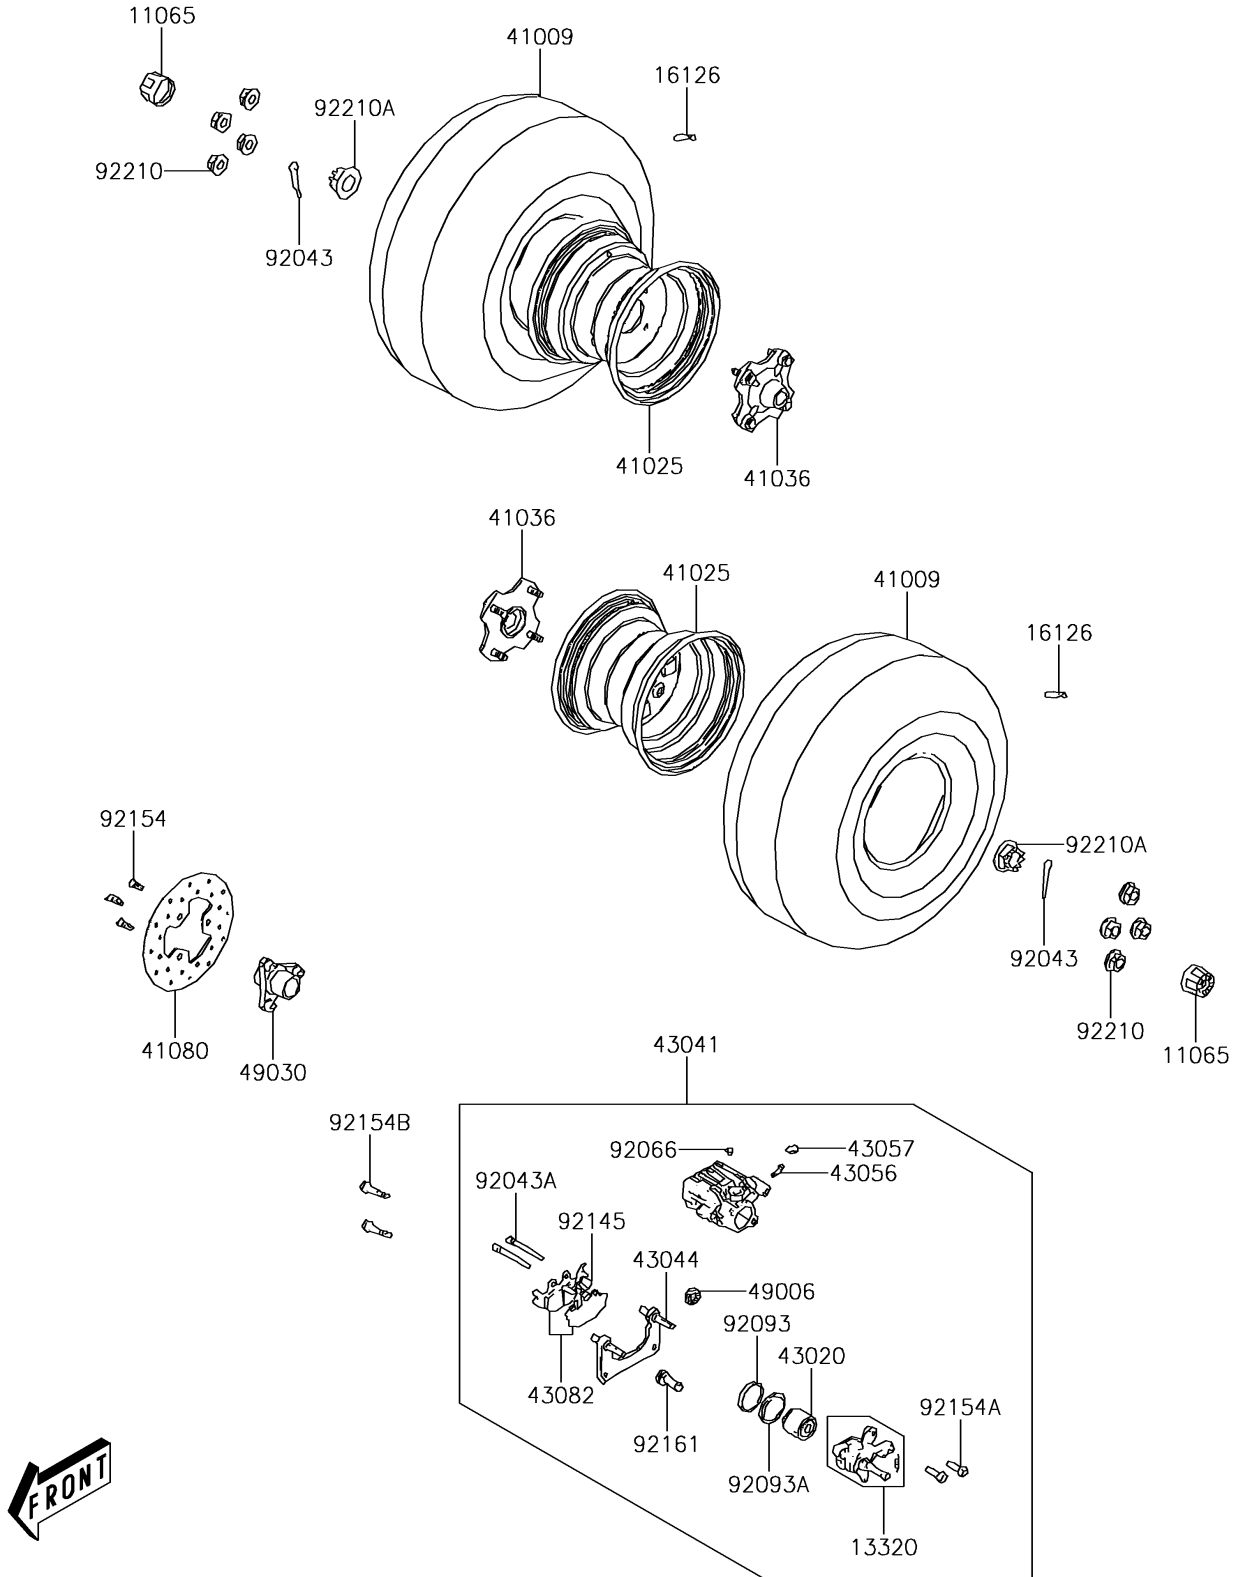

2014 BRUTE FORCE® 300 PARTS DIAGRAM

Rear Hub

F2240

2014 BRUTE FORCE® 300 PARTS LIST

Rear Hub

ITEM NAME	PART NUMBER	QUANTITY
CAP,WHEEL (Ref # 11065)	11065-Y015	2
LEVER-ASSY,ADJUSTABLE (Ref # 13320)	13320-Y001	1
VALVE,RIM (Ref # 16126)	16126-Y001	2
TIRE,RR (Ref # 41009)	41009-Y005	2
RIM,RR,BLACK (Ref # 41025)	41025-Y005-935	2
HUB-ASSY,RR (Ref # 41036)	41036-Y005	2
DISC (Ref # 41080)	41080-Y003	1
PISTON-COMP-BRAKE (Ref # 43020)	43020-Y002	1
CALIPER-ASSY,RR (Ref # 43041)	43041-Y004	1
HOLDER-COMP-CALIPER,RR (Ref # 43044)	43044-Y002	1
BREATHER-BRAKE (Ref # 43056)	43056-0006	1
CAP-BREATHER (Ref # 43057)	43057-Y002	1
PAD-ASSY-BRAKE (Ref # 43082)	43082-Y004	1
BOOT,CALIPER (Ref # 49006)	49006-Y005	1
HUB,BRAKE DISK (Ref # 49030)	49030-Y002	1
PIN,3X25 (Ref # 92043)	92043-Y011	2
PIN,HANGER (Ref # 92043A)	92043-Y023	2
PLUG (Ref # 92066)	92066-Y012	1
SEAL,DUST (Ref # 92093)	92093-0613	1
PACKING,PISTON SEAL (Ref # 92093A)	92093-Y006	1
SPRING,PAD (Ref # 92145)	92145-Y035	1
BOLT,8X24 (Ref # 92154)	92154-Y025	3
BOLT,FLANGE (Ref # 92154A)	92154-Y028	2
BOLT,FLANGE,8X20 (Ref # 92154B)	92154-Y226	2
DAMPER (Ref # 92161)	92161-Y012	1
NUT,10MM (Ref # 92210)	92210-Y044	8
NUT,CASTEL,18MM (Ref # 92210A)	92210-Y046	2