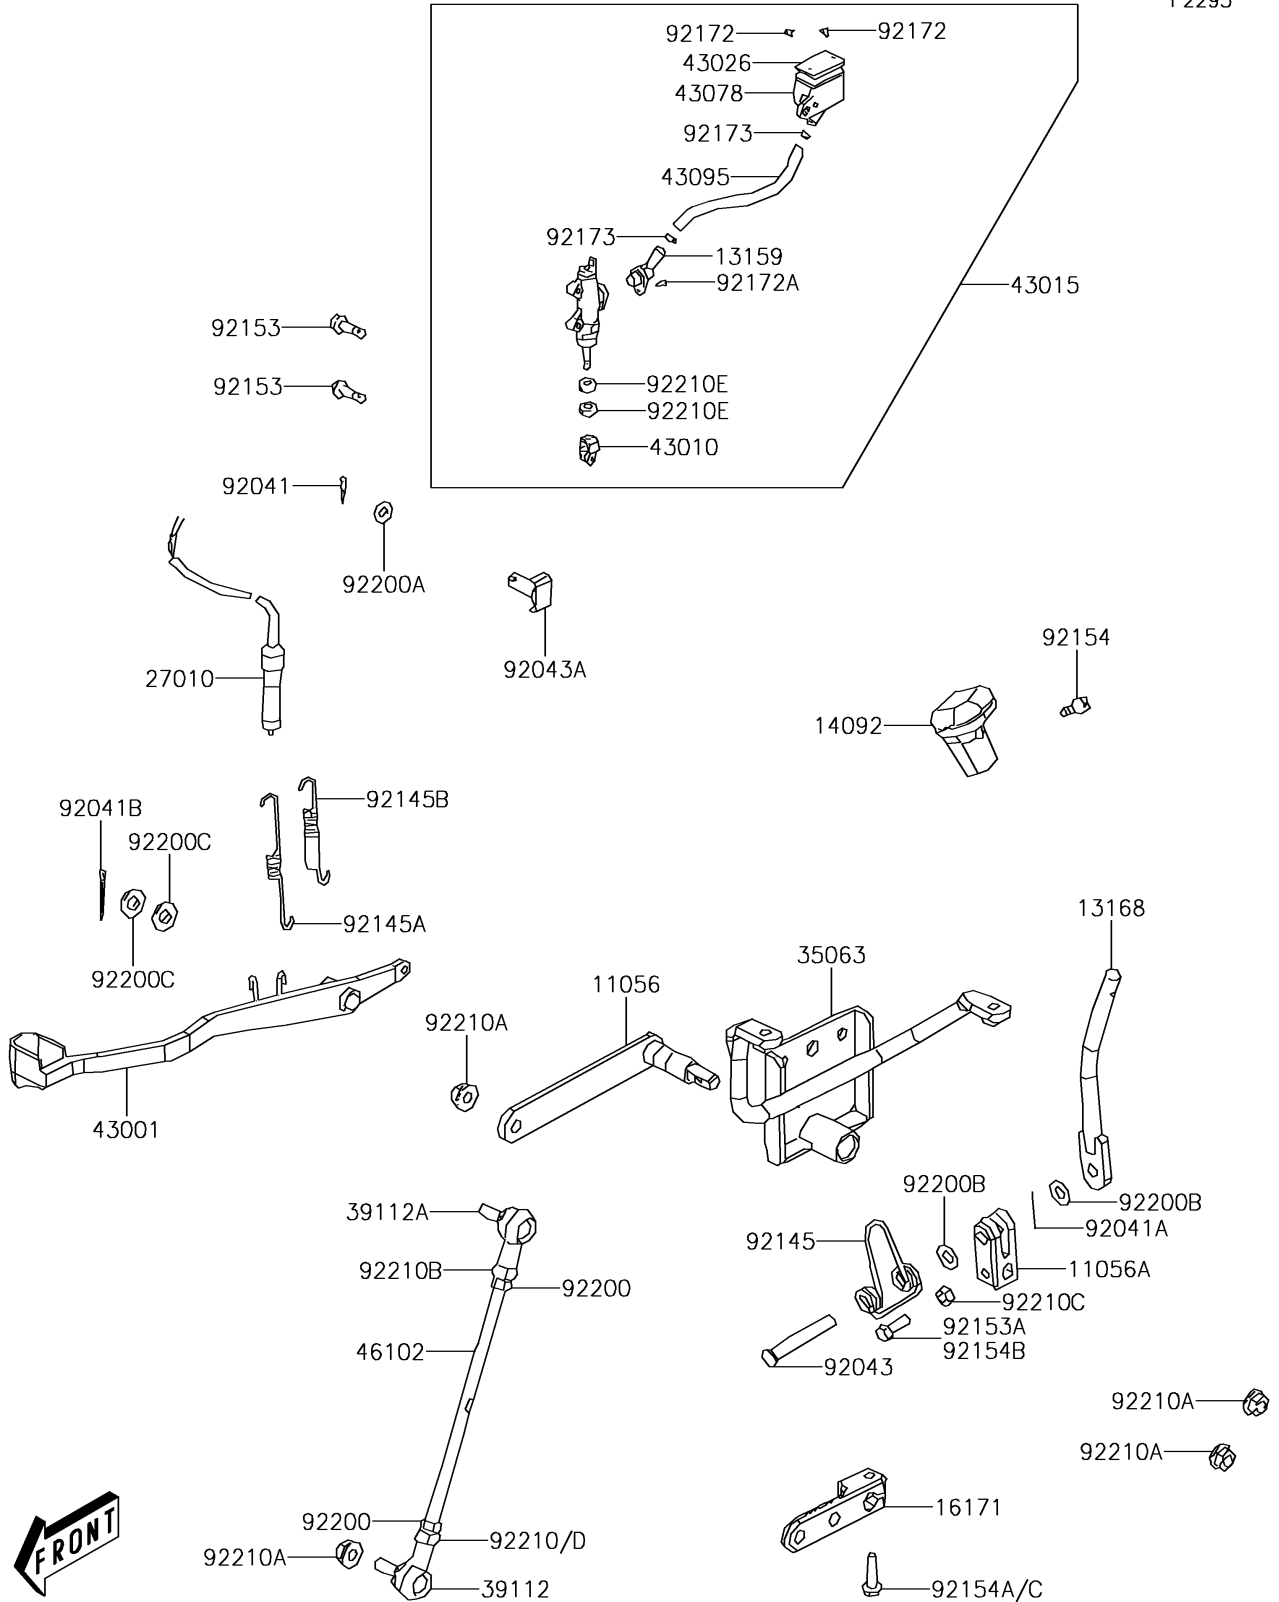

# 2015 BRUTE FORCE® 300 PARTS DIAGRAM

## Rear Master Cylinder

F2293

### Rear Master Cylinder

ITEM NAME	PART NUMBER	QUANTITY
BRACKET,CHANGE LEVER (Ref # 11056)	11056-Y006	1
BRACKET,CHANGE LEVER (Ref # 11056A)	11056-Y009	1
CONNECTOR,RR MASTER CYLINDER (Ref # 13159)	13159-Y001	1
LEVER,CHANGE (Ref # 13168)	13168-Y001	1
COVER,CHANGE LEVER (Ref # 14092)	14092-Y017	1
LINK,CHANGE LEVER (Ref # 16171)	16171-Y001	1
SWITCH,BRAKE (Ref # 27010)	27010-Y006	1
STAY,CHANGE LEVER (Ref # 35063)	35063-Y008	1
RODEND-TIE,RH (Ref # 39112)	39112-Y007	1
RODEND-TIE,LH (Ref # 39112A)	39112-Y008	1
LEVER-BRAKE,PEDAL (Ref # 43001)	43001-Y001	1
ROD-ASSY-BRAKE (Ref # 43010)	43010-Y001	1
CYLINDER-ASSY-MASTER,RR (Ref # 43015)	43015-Y004	1
CAP-BRAKE (Ref # 43026)	43026-Y003	1
RESERVOIR,RR MASTER CYLINDER (Ref # 43078)	43078-Y001	1
HOSE-BRAKE,RR MASTER CYLINDER (Ref # 43095)	43095-Y008	1
ROD,CHANGE LEVER (Ref # 46102)	46102-Y001	1
COTTER,2X12 (Ref # 92041)	92041-Y001	1
COTTER,2X15 (Ref # 92041A)	92041-Y002	1
COTTER,2.5X30 (Ref # 92041B)	92041-Y003	1
PIN,CHANGE LEVER (Ref # 92043)	92043-Y020	1
PIN (Ref # 92043A)	92043-Y021	1
SPRING,SHIFT (Ref # 92145)	92145-Y037	1
SPRING,STOP (Ref # 92145A)	92145-Y038	1
SPRING,BRAKE PEDAL (Ref # 92145B)	92145-Y039	1
BOLT,FLANGE,6X22 (Ref # 92153)	92153-Y026	2
BOLT,FLANGE,6X16 (Ref # 92153A)	92153-Y047	1
BOLT,SOCKET,5X12 (Ref # 92154)	92154-Y036	1
BOLT,HEX,6X20 (Ref # 92154A)	92154-Y037	1

### Rear Master Cylinder

ITEM NAME	PART NUMBER	QUANTITY
SCREW,4X40 (Ref # 92172)	92172-Y045	2
SCREW,4X12 (Ref # 92172A)	92172-Y046	1
CLAMP,BRAKE HOSE (Ref # 92173)	92173-Y022	2
WASHER,8MM (Ref # 92200)	92200-Y019	2
WASHER,7X12 (Ref # 92200A)	92200-Y043	1
WASHER,8MM (Ref # 92200B)	92200-Y044	2
WASHER,14X26X2.3 (Ref # 92200C)	92200-Y045	2
NUT,8MM (Ref # 92210)	92210-Y018	1
NUT,8MM (Ref # 92210A)	92210-Y028	4
NUT,HEX,8MM (Ref # 92210B)	92210-Y048	1
NUT,HEX,6MM (Ref # 92210C)	92210-Y049	1
NUT,HEX,8MM (Ref # 92210E)	92210-0553	2