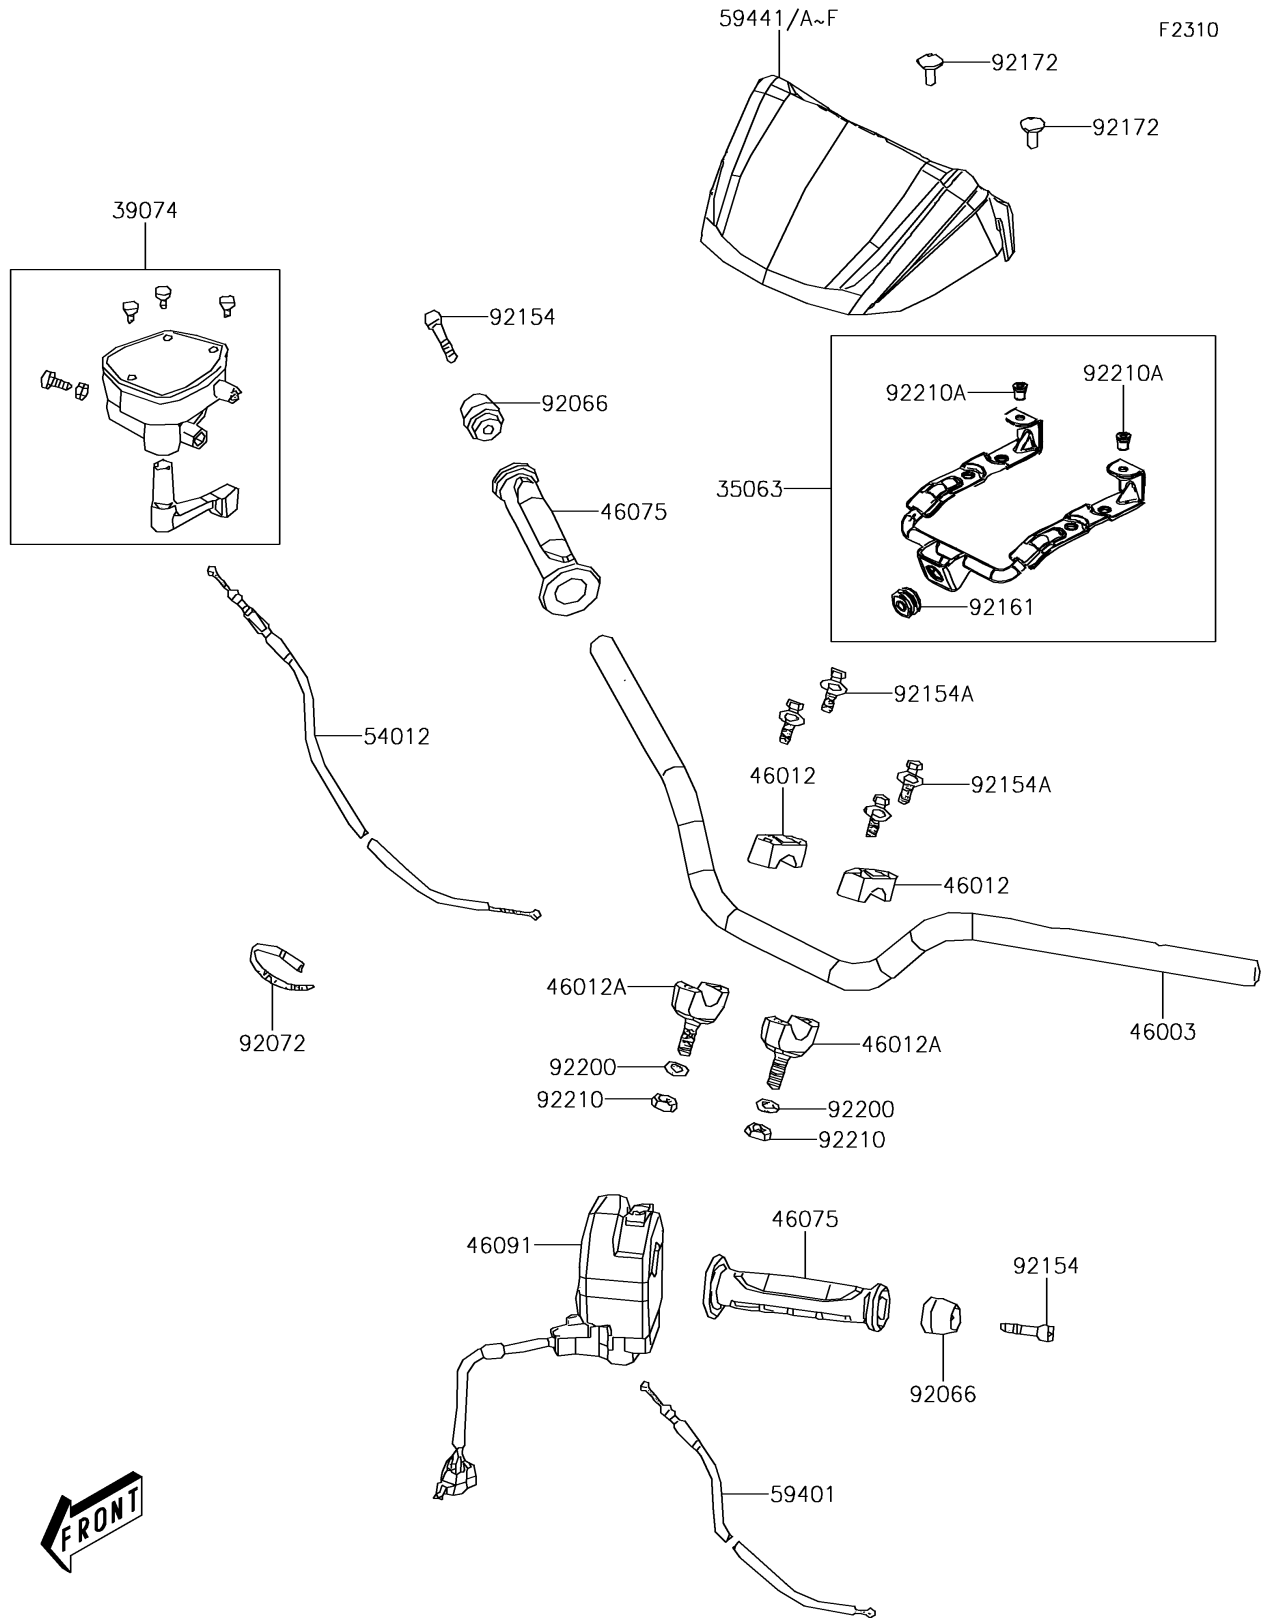

2012 BRUTE FORCE® 300 PARTS DIAGRAM

Handlebar

2012 BRUTE FORCE® 300 PARTS LIST

Handlebar

ITEM NAME	PART NUMBER	QUANTITY
STAY,HANDLE COVER (Ref # 35063)	35063-Y006	1
LEVER-ASSY-THROTTLE (Ref # 39074)	39074-Y001	1
HANDLE,BLACK (Ref # 46003)	46003-Y002-935	1
HOLDER-HANDLE,UPP (Ref # 46012)	46012-Y004	2
HOLDER-HANDLE,LWR (Ref # 46012A)	46012-Y005	2
GRIP,HANDLE (Ref # 46075)	46075-Y004	2
HOUSING-ASSY-CONTROL,LH (Ref # 46091)	46091-Y002	1
CABLE-THROTTLE (Ref # 54012)	54012-Y003	1
CABLE-CHOKE (Ref # 59401)	59401-Y001	1
COVER-HANDLE,S.BLACK (Ref # 59441)	59441-Y001-933	1
COVER-HANDLE,A.RED (Ref # 59441A)	59441-Y001-946	1
PLUG,HANDLE (Ref # 92066)	92066-Y010	2
BAND (Ref # 92072)	92072-Y001	1
BOLT,8X42 (Ref # 92154)	92154-Y017	2
BOLT,8X35 (Ref # 92154A)	92154-Y018	4
DAMPER (Ref # 92161)	92161-Y006	1
SCREW,5X16 (Ref # 92172)	92172-Y039	2
WASHER,10MM (Ref # 92200)	92200-Y020	2
NUT,10MM (Ref # 92210)	92210-Y042	2
NUT,5MM (Ref # 92210A)	92210-Y056	2