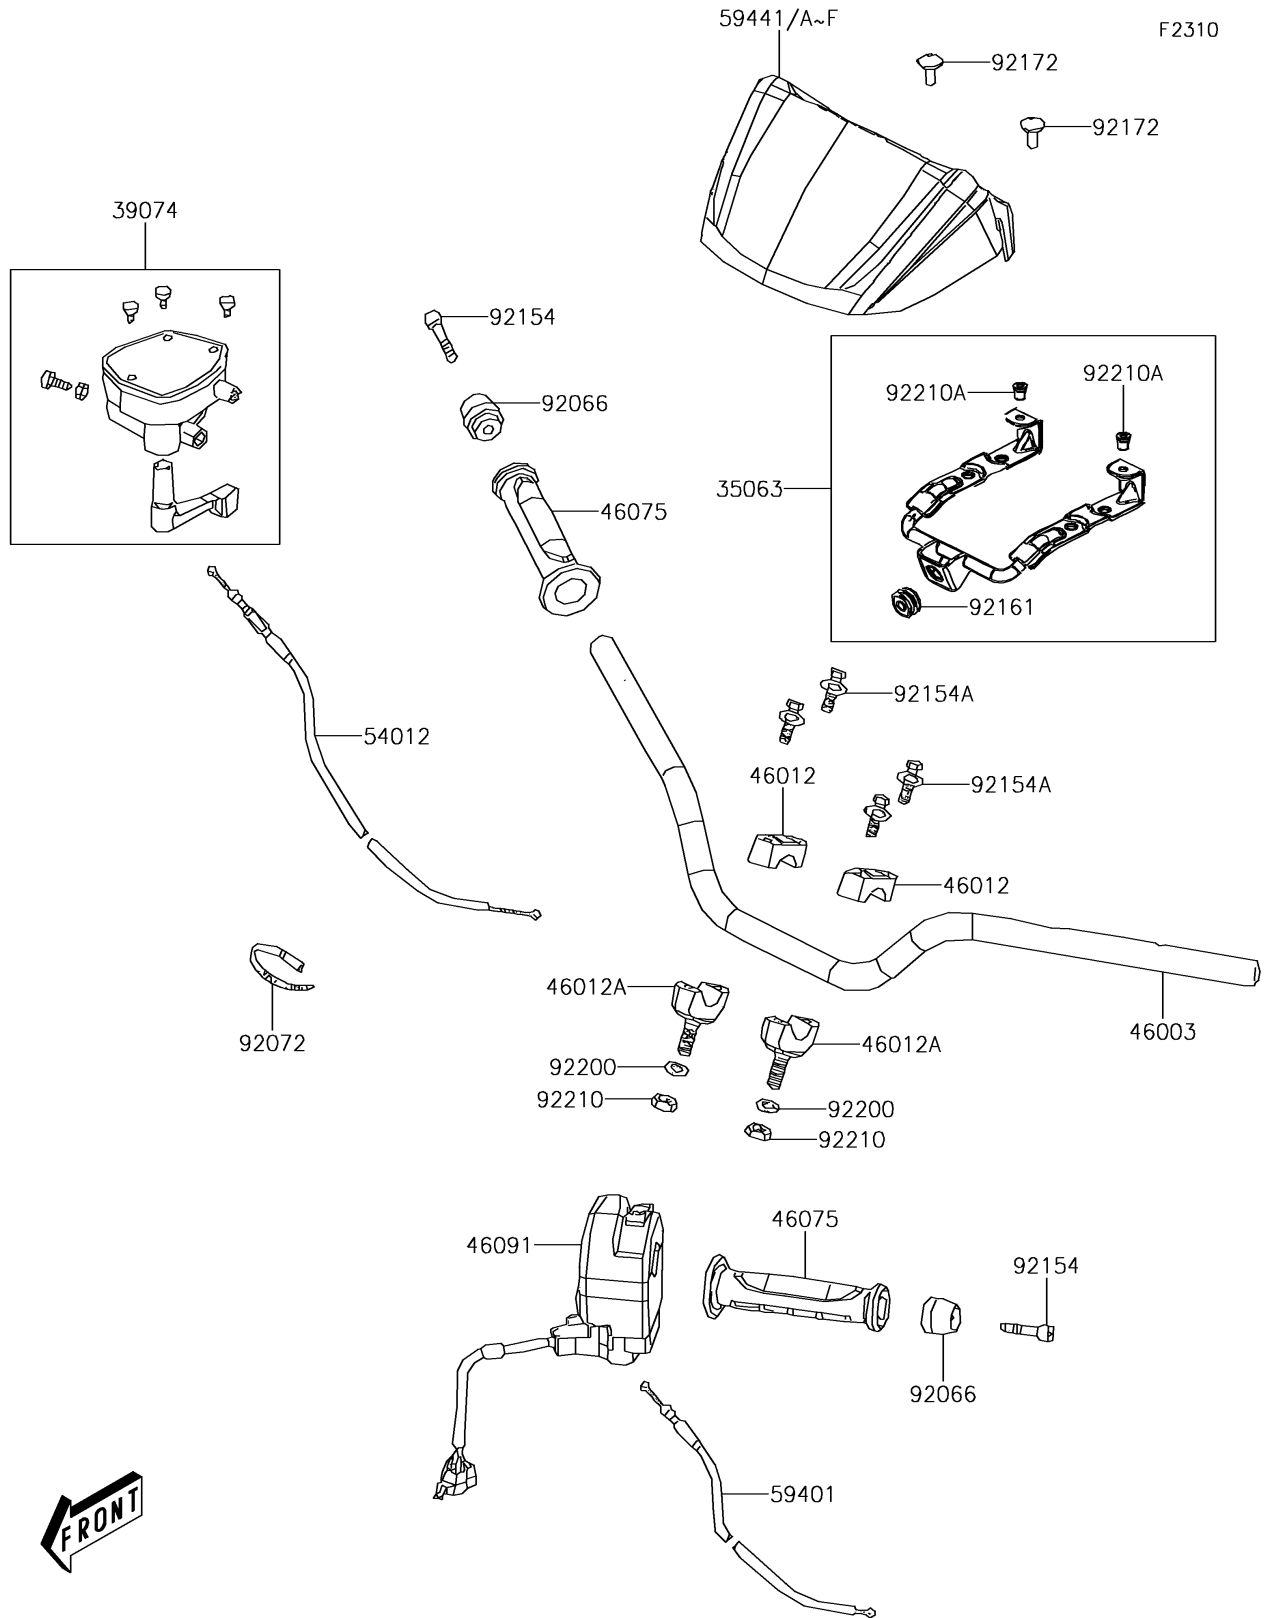

2013 BRUTE FORCE® 300 PARTS DIAGRAM

Handlebar

2013 BRUTE FORCE® 300 PARTS LIST

Handlebar

ITEM NAME	PART NUMBER	QUANTITY
STAY,HANDLE COVER (Ref # 35063)	35063-Y006	1
LEVER-ASSY-THROTTLE (Ref # 39074)	39074-Y001	1
HANDLE,BLACK (Ref # 46003)	46003-Y002-935	1
HOLDER-HANDLE,UPP (Ref # 46012)	46012-Y004	2
HOLDER-HANDLE,LWR (Ref # 46012A)	46012-Y005	2
GRIP,HANDLE (Ref # 46075)	46075-Y004	2
HOUSING-ASSY-CONTROL,LH (Ref # 46091)	46091-Y002	1
CABLE-THROTTLE (Ref # 54012)	54012-Y003	1
CABLE-CHOKE (Ref # 59401)	59401-Y001	1
COVER-HANDLE,F.RED (Ref # 59441B)	59441-Y001-947	1
PLUG,HANDLE (Ref # 92066)	92066-Y010	2
BAND (Ref # 92072)	92072-Y001	1
BOLT,8X42 (Ref # 92154)	92154-Y017	2
BOLT,8X35 (Ref # 92154A)	92154-Y018	4
DAMPER (Ref # 92161)	92161-Y006	1
SCREW,5X16 (Ref # 92172)	92172-Y039	2
WASHER,10MM (Ref # 92200)	92200-Y020	2
NUT,10MM (Ref # 92210)	92210-Y042	2
NUT,5MM (Ref # 92210A)	92210-Y056	2